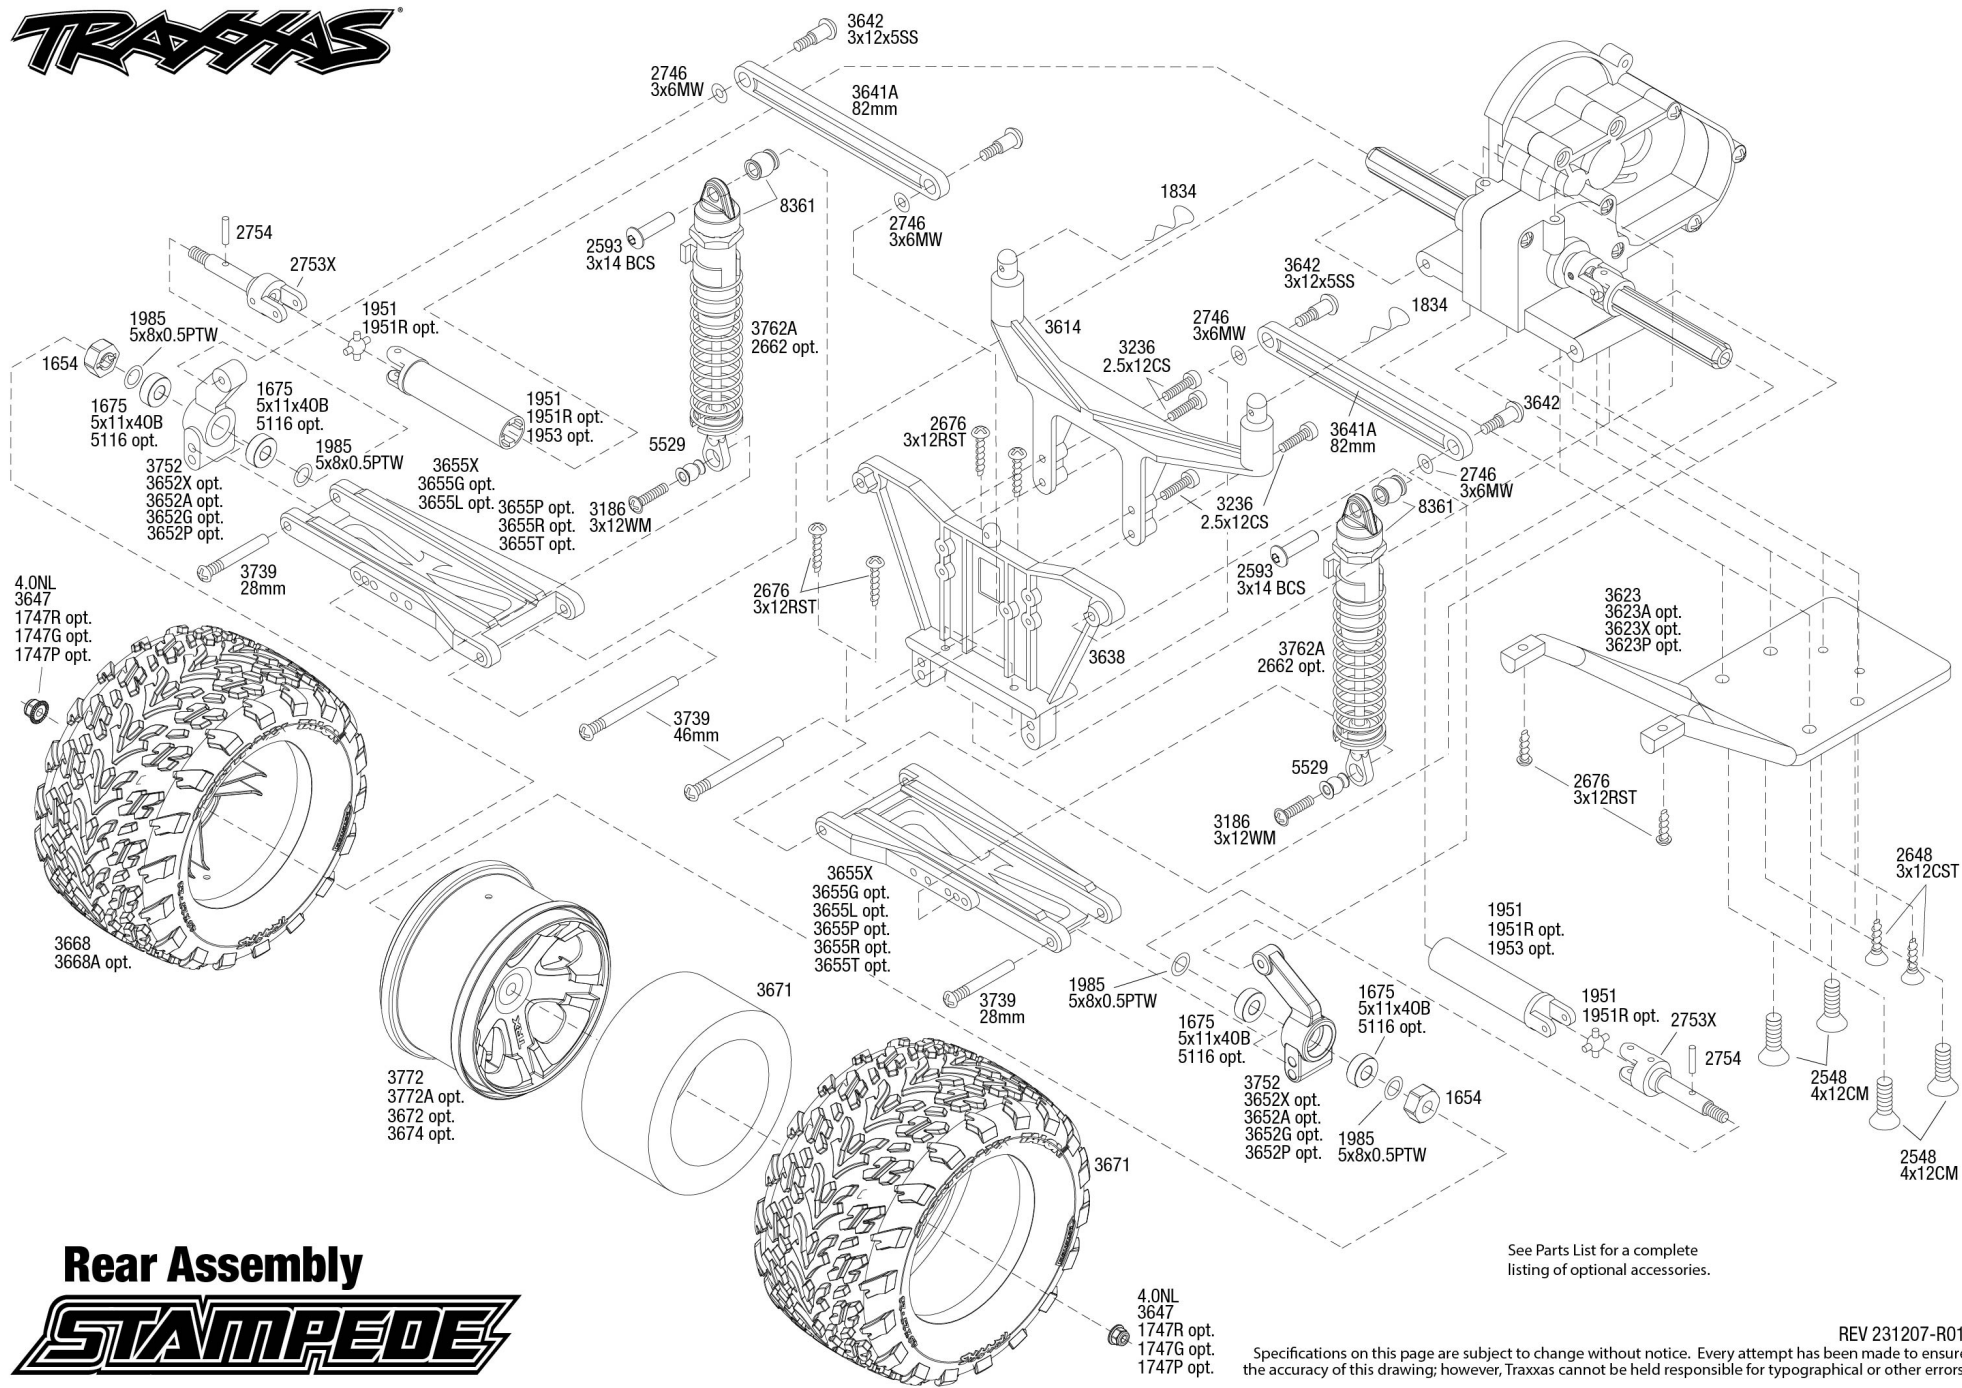

3768

See Parts List for a complete listing of optional accessories.

Front Assembly

REV 231207-R01

4.0NL
3647
1747R opt.
1747G opt.
1747P opt.

Specifications on this page are subject to change without notice. Every attempt has been made to ensure the accuracy of this drawing; however, Traxxas cannot be held responsible for typographical or other errors.