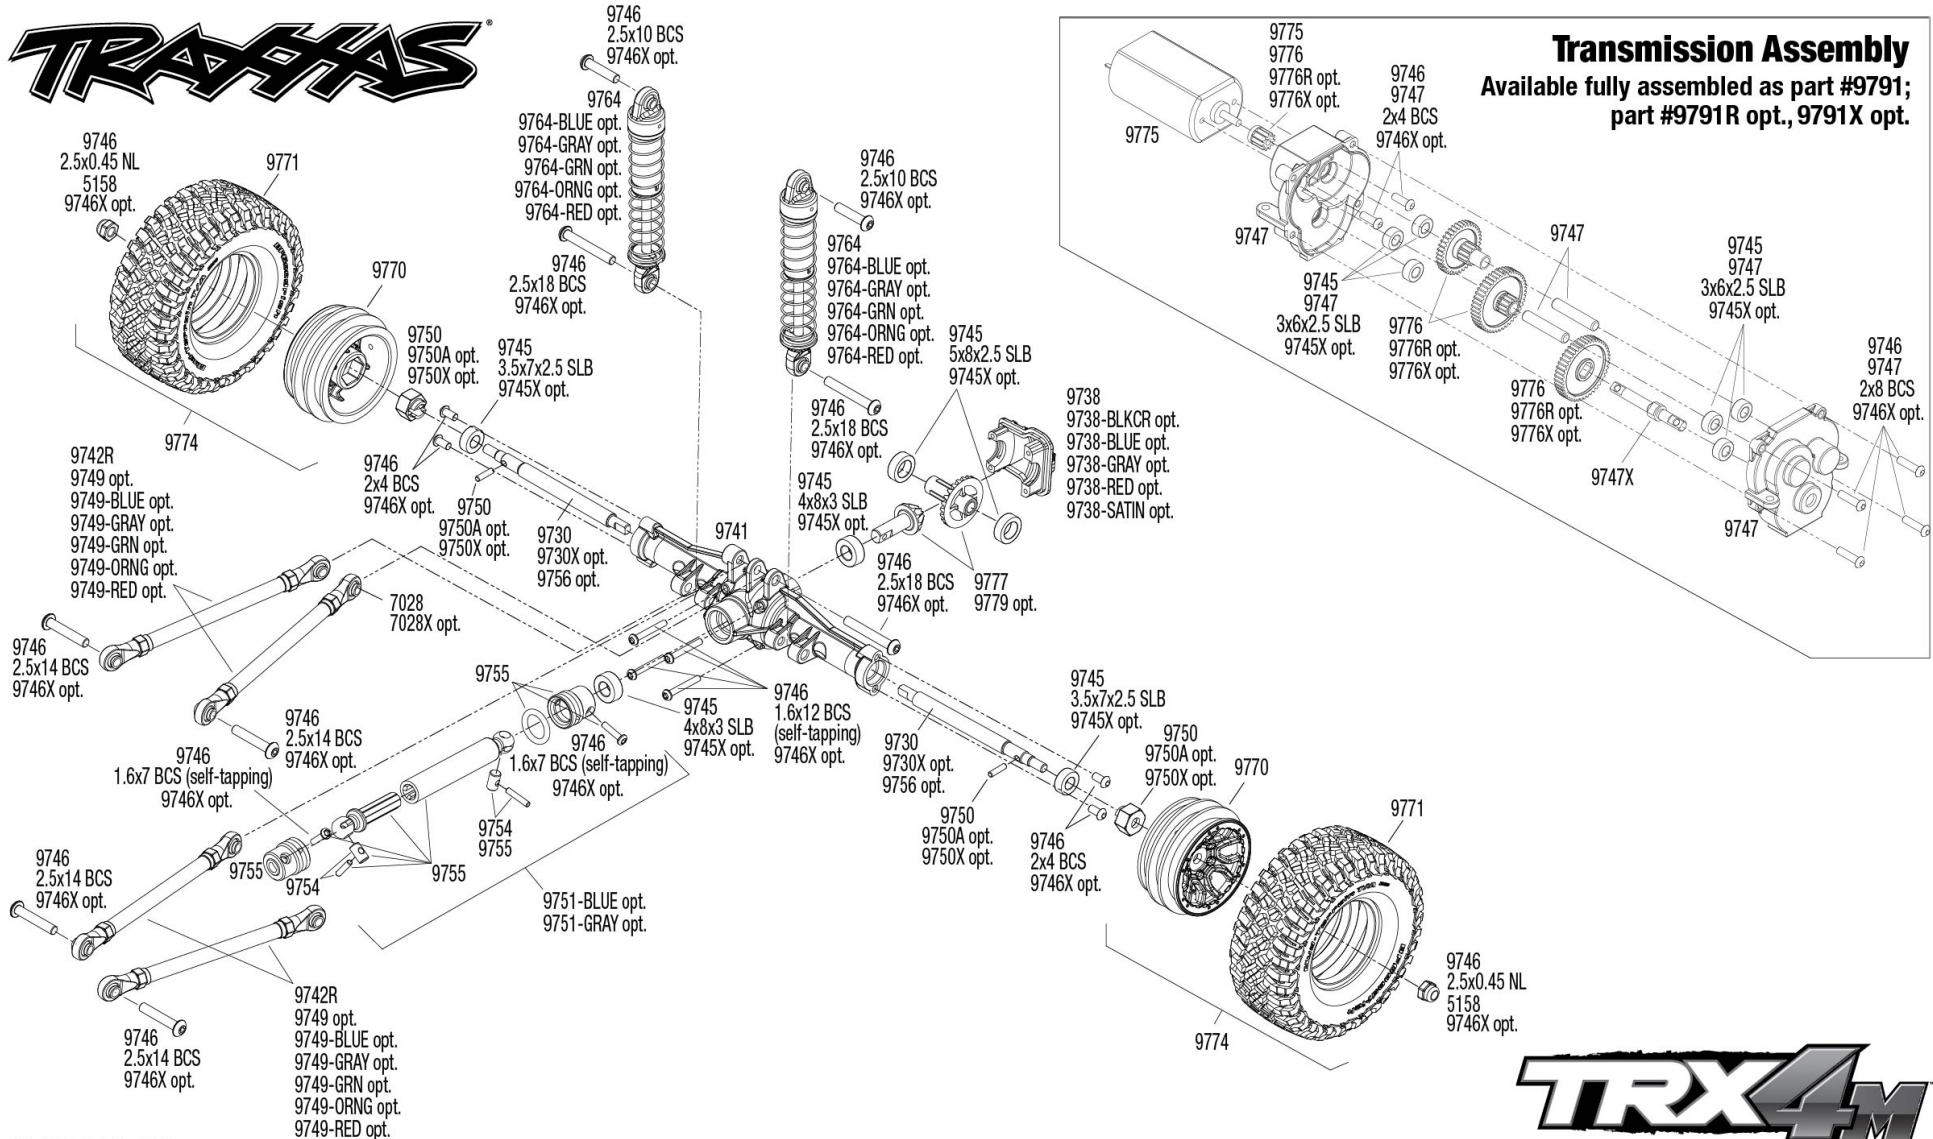

TRAXXAS

REV 230412-R07
See Parts List for a complete listing of optional accessories.

Specifications on this page are subject to change without notice. Every attempt has been made to ensure the accuracy of this drawing; however, Traxxas cannot be held responsible for typographical or other errors.

TRX4M

Rear Assembly