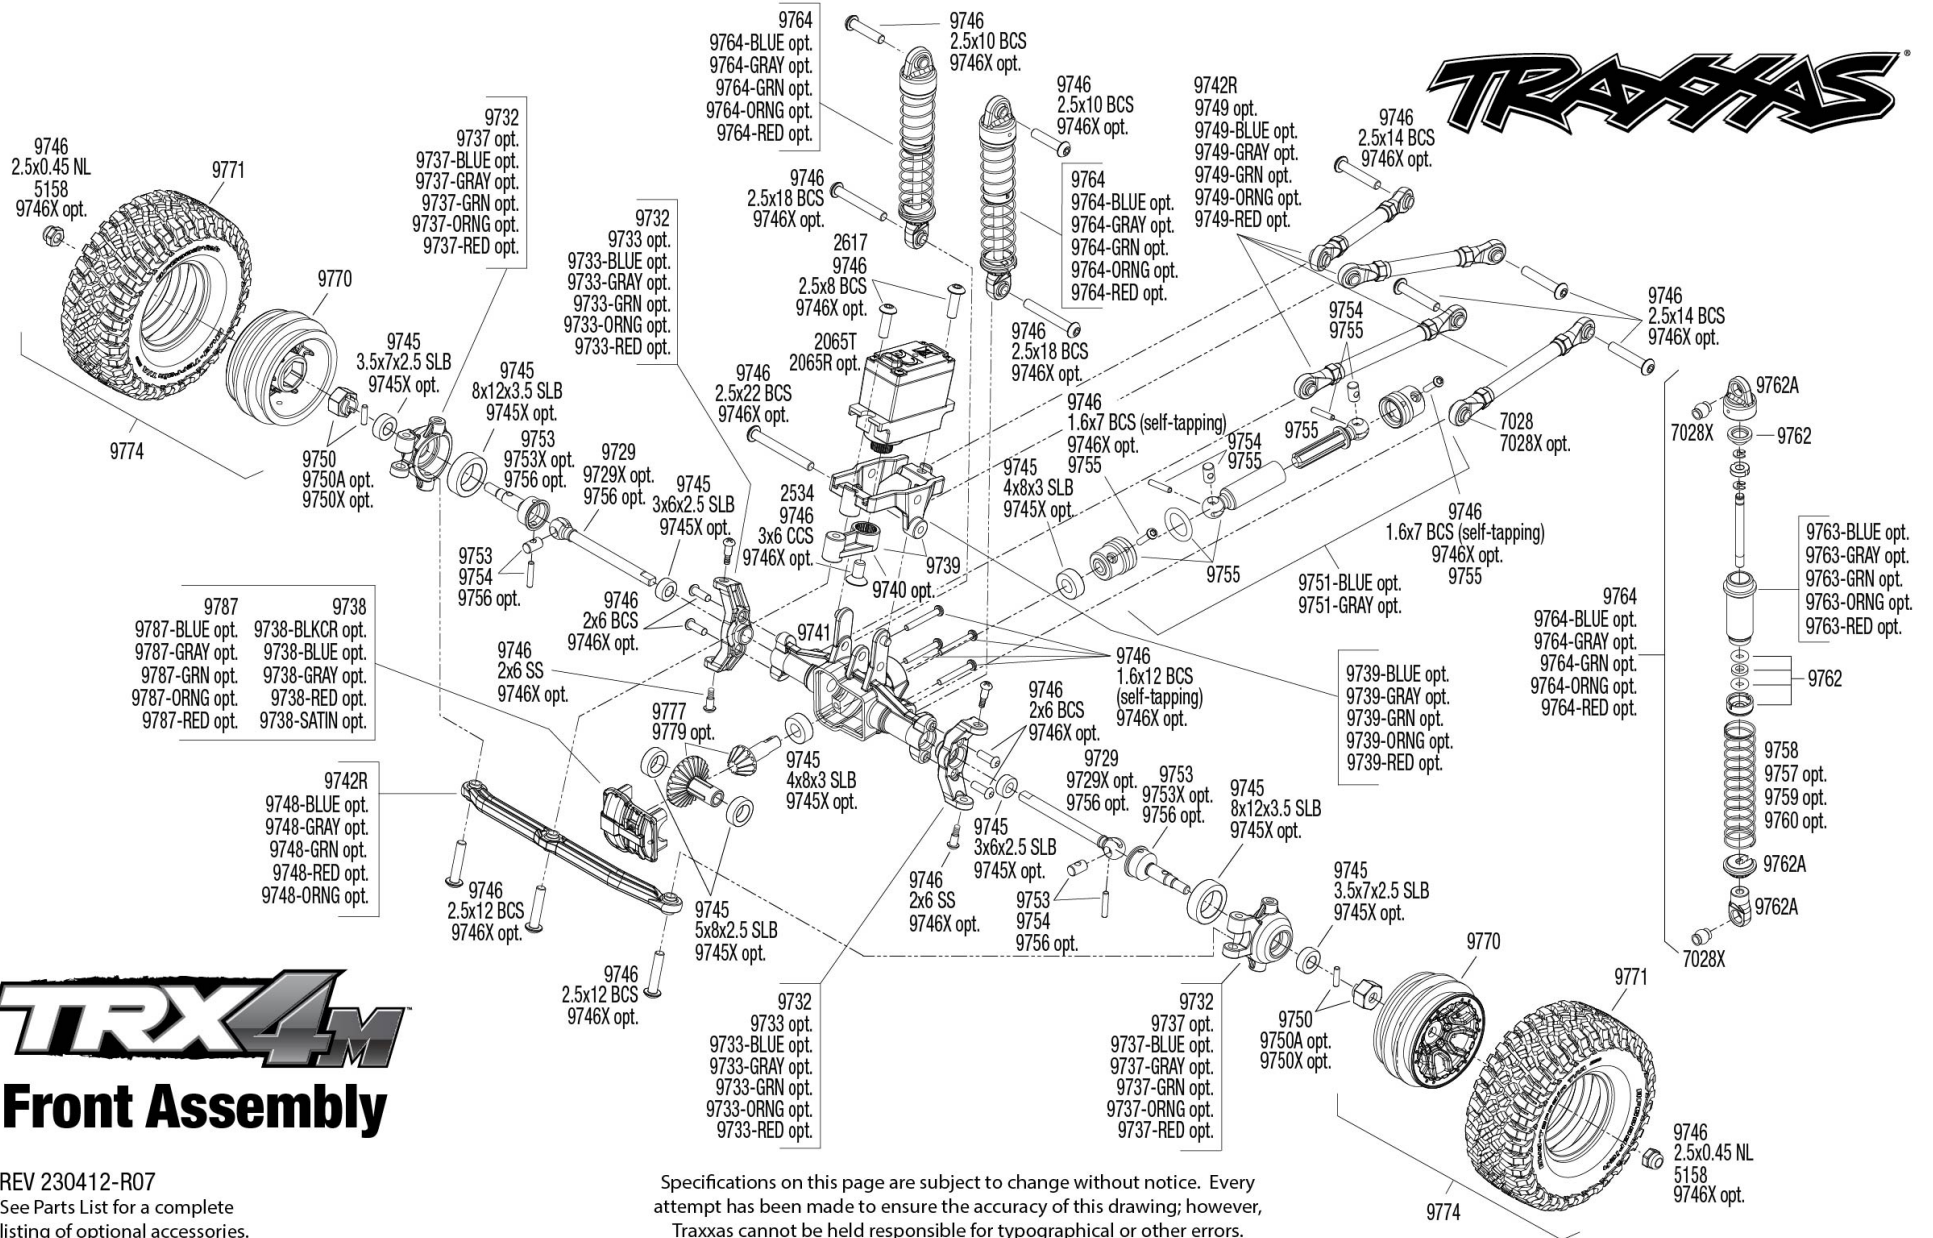

Complete Assembly

- 9711-BLK
- 9711-BLUE
- 9711-RED
- 9711-WHT
- 9711-ARE51 opt.
- 9711-GRAY opt.
- 9711-CYBER opt.
- 9711 opt.
- 9723-DKGRY opt.

TRX4M
Body Assembly

TRAXXAS

REV 230412-R07
See Parts List for a complete listing of optional accessories.

TRAXXAS

TRX4M Front Assembly

REV 230412-R07

See Parts List for a complete listing of optional accessories.

Specifications on this page are subject to change without notice. Every attempt has been made to ensure the accuracy of this drawing; however, Traxxas cannot be held responsible for typographical or other errors.

TRX4M

Rear Assembly