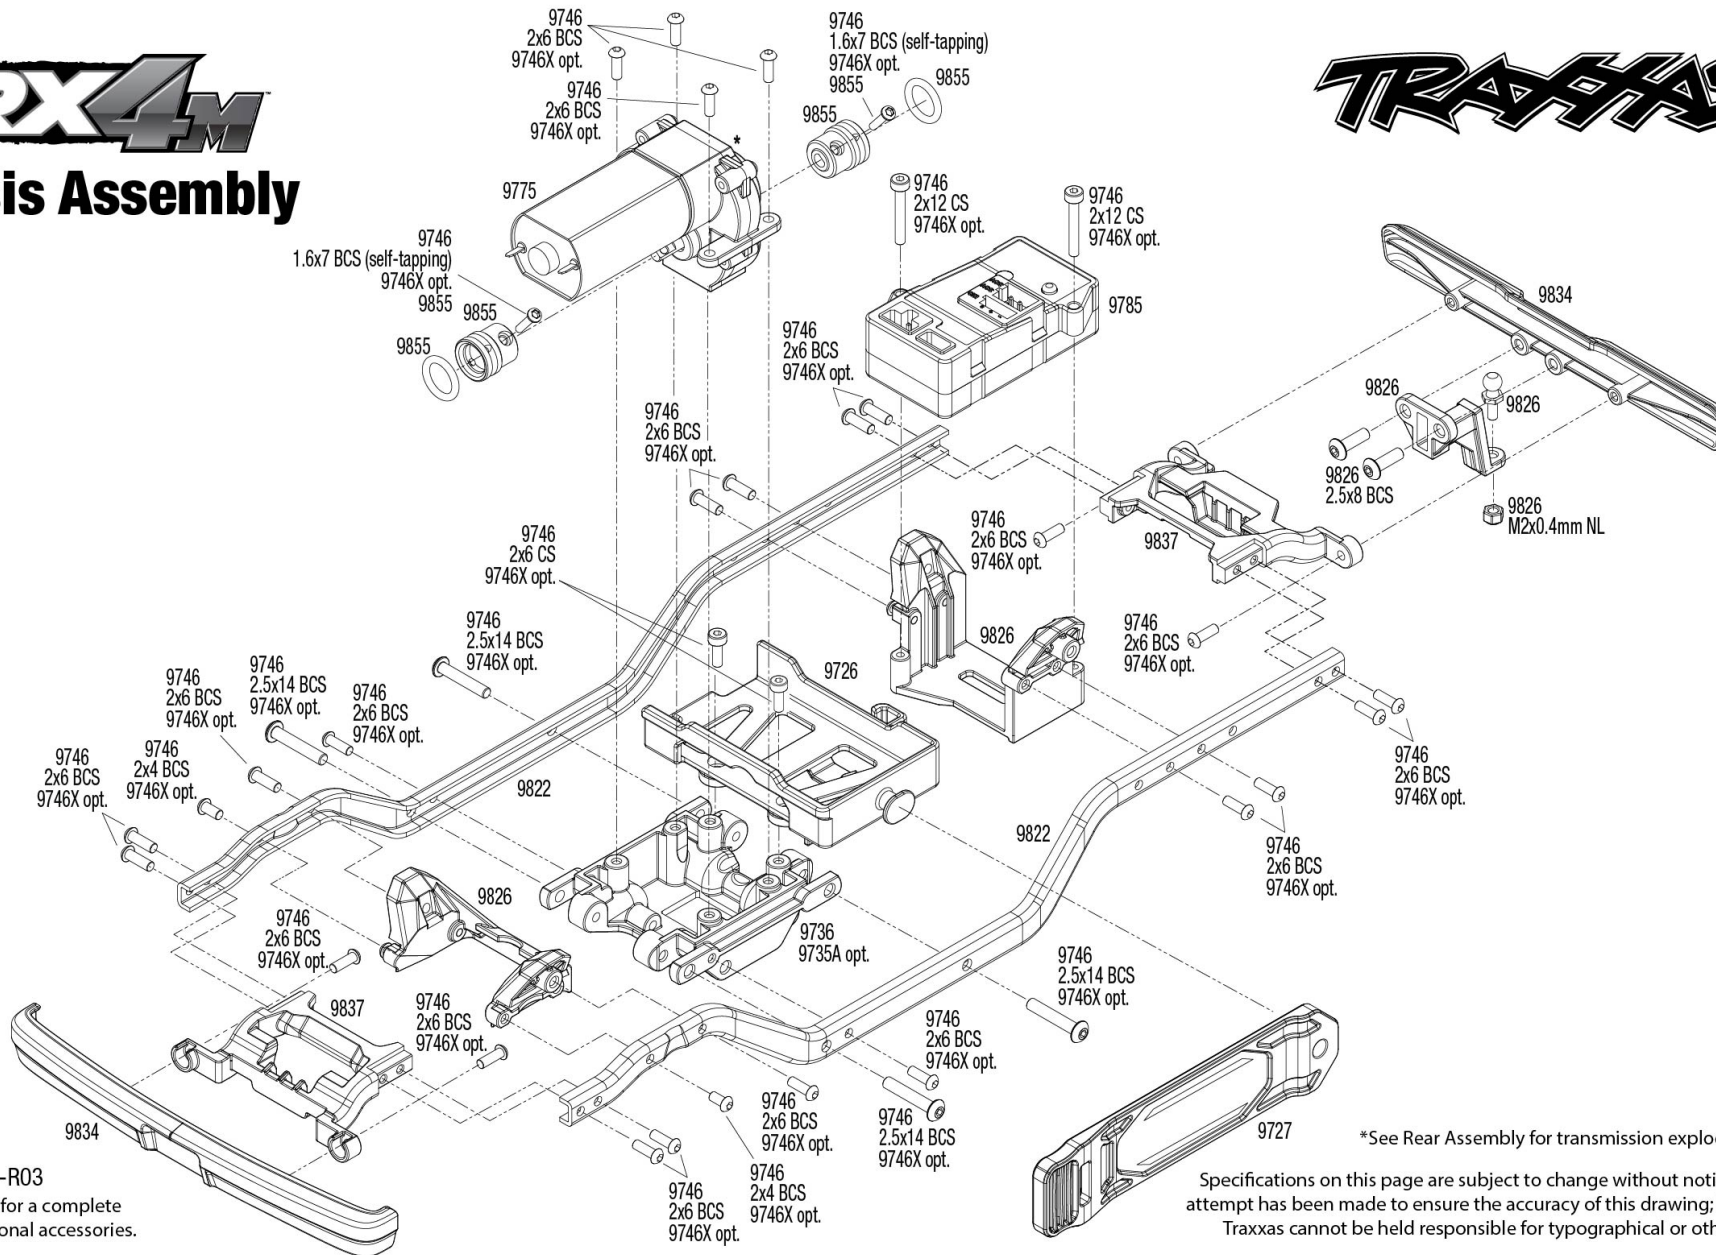

TRX4M

Chassis Assembly

REV 231206-R03
See Parts List for a complete listing of optional accessories.

*See Rear Assembly for transmission exploded view.
Specifications on this page are subject to change without notice. Every attempt has been made to ensure the accuracy of this drawing; however, Traxxas cannot be held responsible for typographical or other errors.