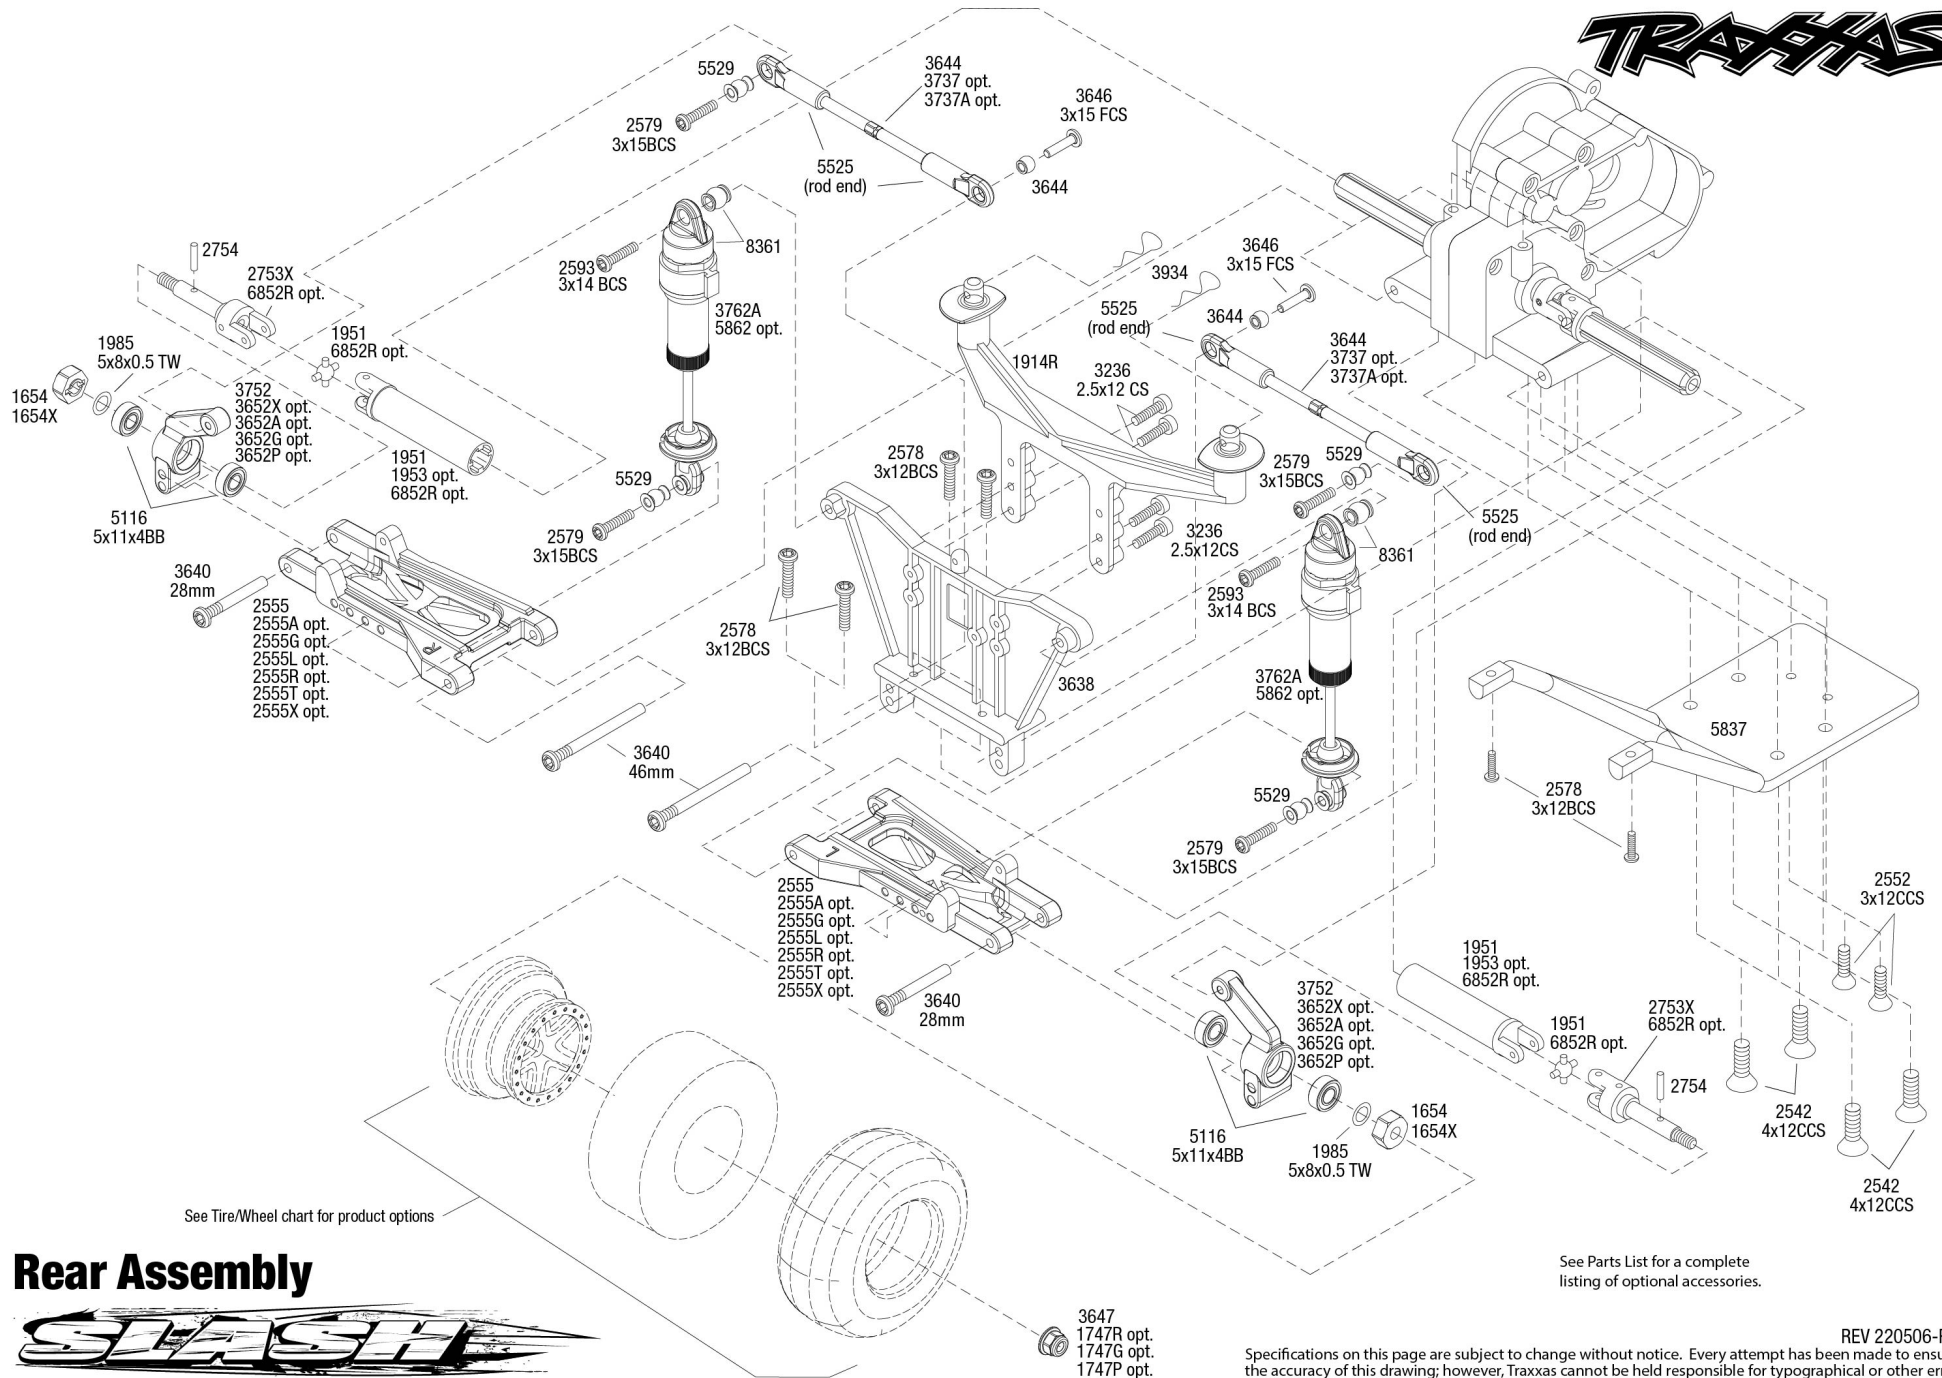

# Chassis Assembly

See Parts List for a complete listing of optional accessories.

Specifications on this page are subject to change without notice. Every attempt has been made to ensure the accuracy of this drawing; however, Traxxas cannot be held responsible for typographical or other errors.

## Rear Assembly

3647  
1747R opt.  
1747G opt.  
1747P opt.