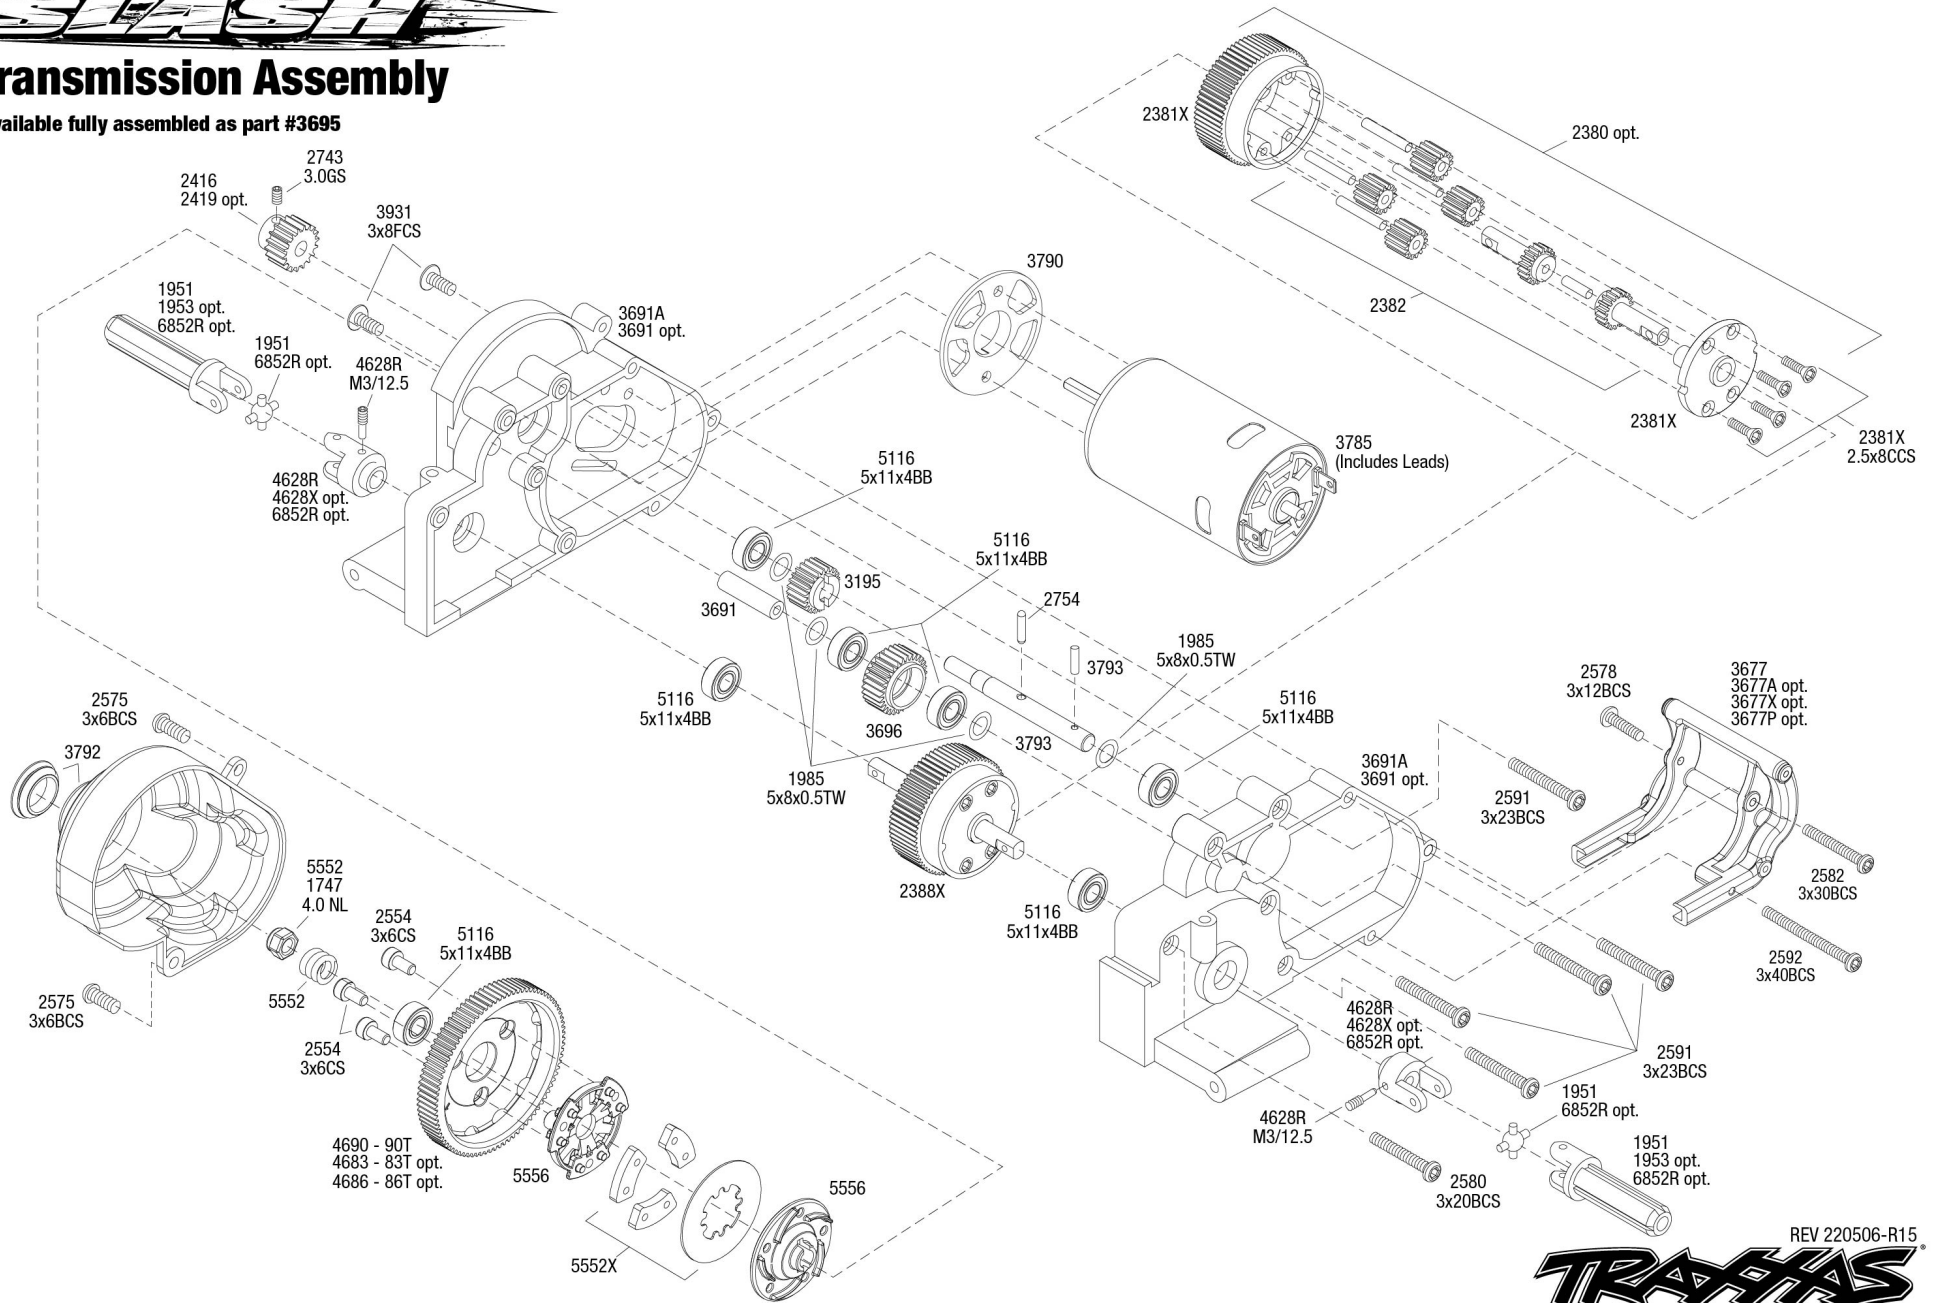

## Rear Assembly

3647  
1747R opt.  
1747G opt.  
1747P opt.

# Transmission Assembly

Available fully assembled as part #3695

See Parts List for a complete listing of optional accessories.

Specifications on this page are subject to change without notice. Every attempt has been made to ensure the accuracy of this drawing; however, Traxxas cannot be held responsible for typographical or other errors.