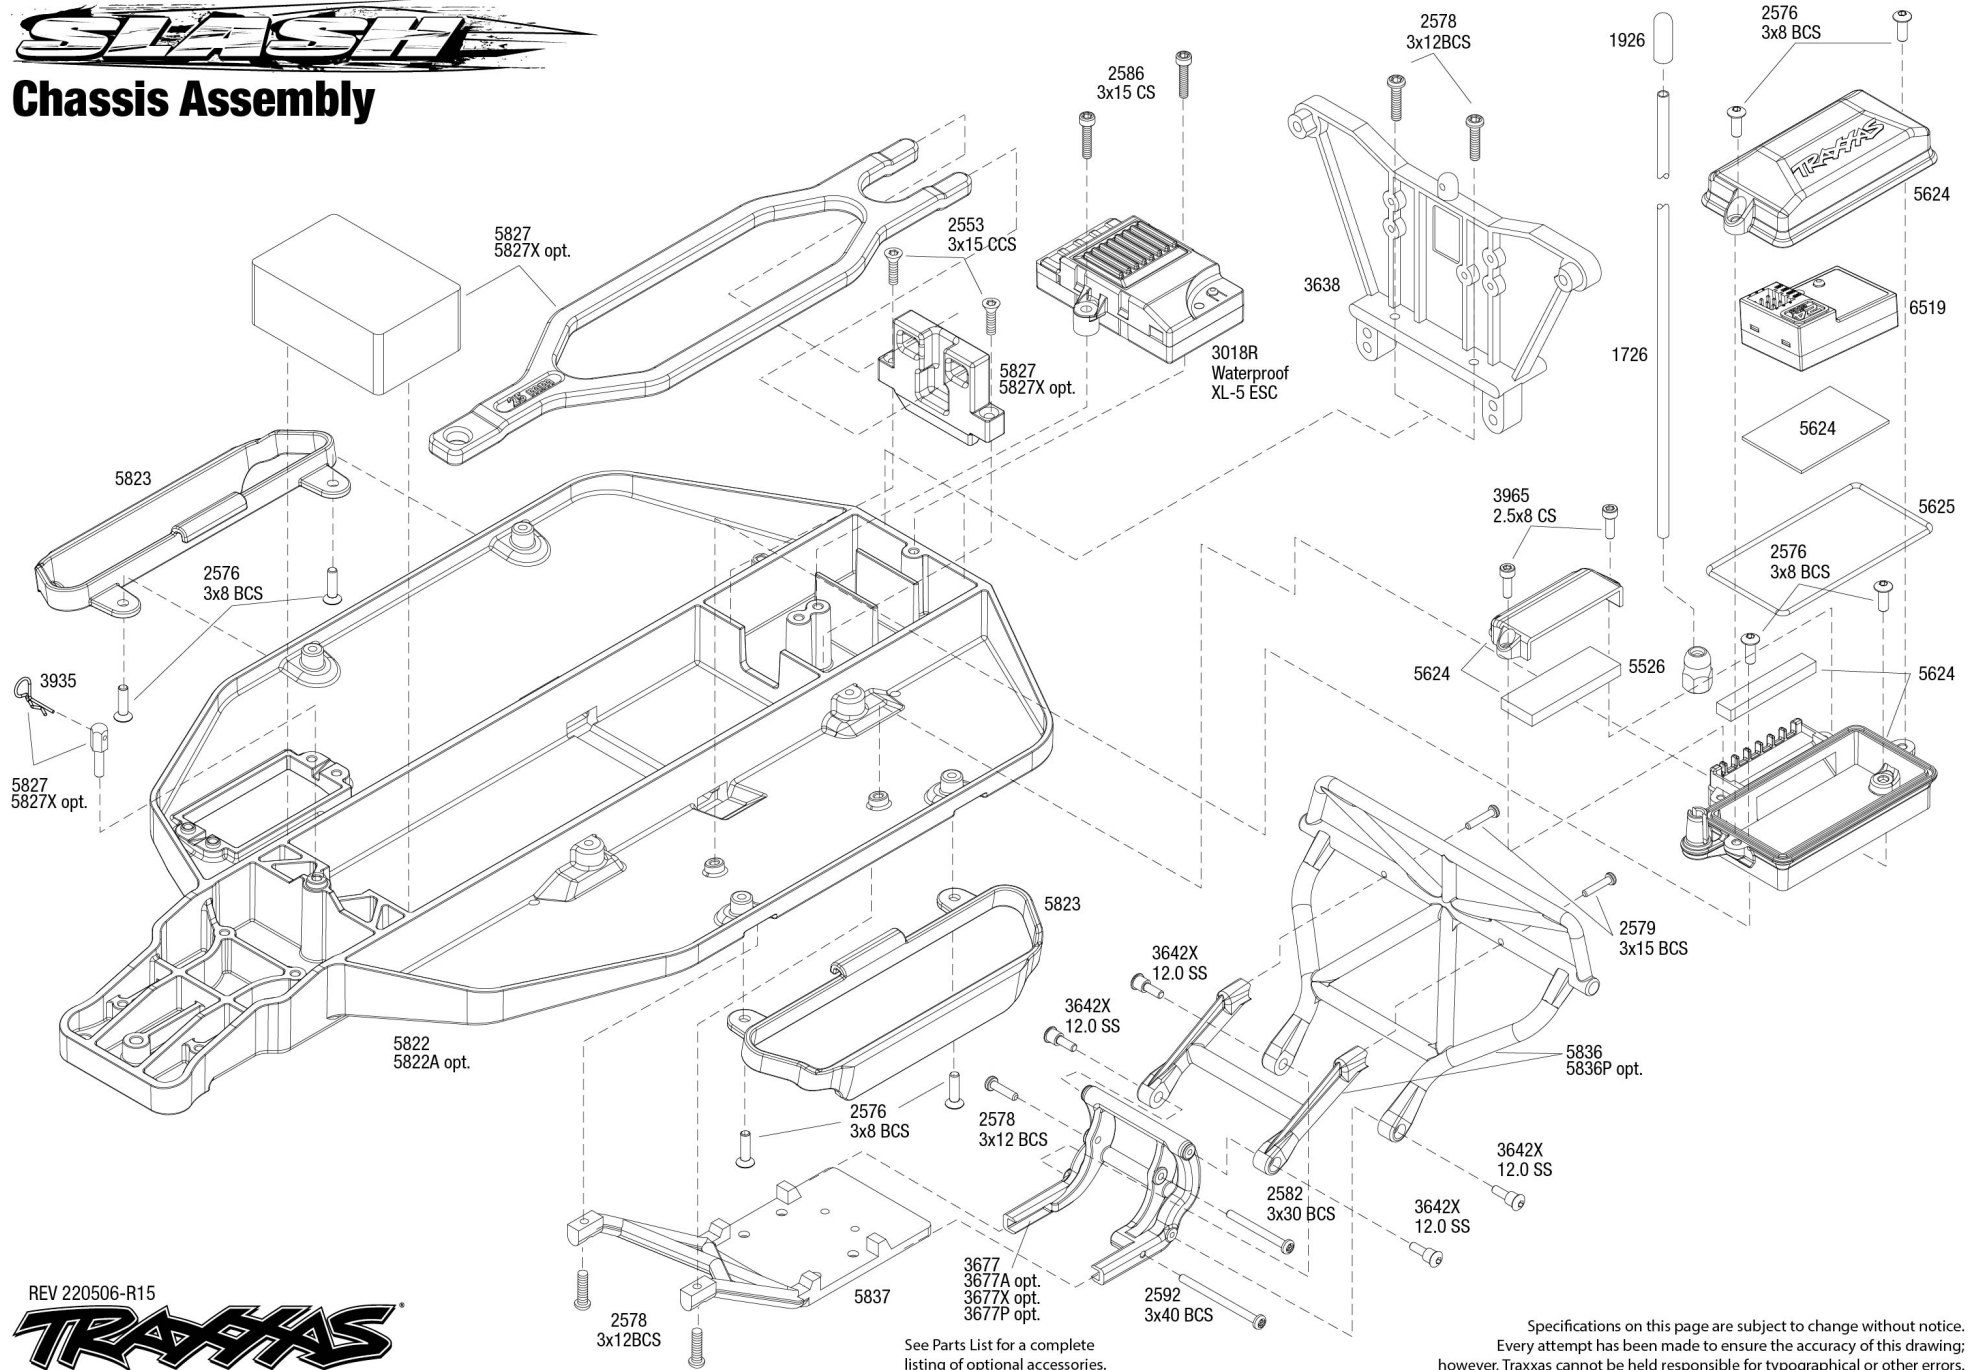

# Chassis Assembly

See Parts List for a complete listing of optional accessories.

Specifications on this page are subject to change without notice. Every attempt has been made to ensure the accuracy of this drawing; however, Traxxas cannot be held responsible for typographical or other errors.

## Rear Assembly

3647  
1747R opt.  
1747G opt.  
1747P opt.