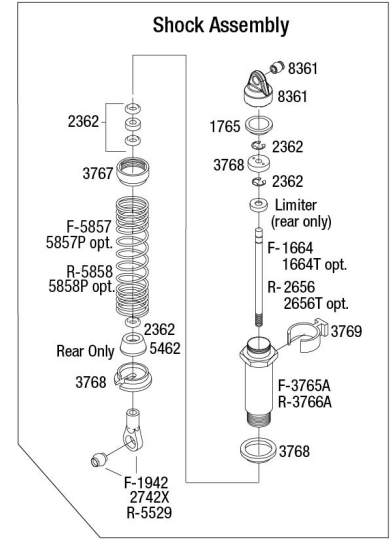

Chassis Assembly

REV 231207-R01

Specifications on this page are subject to change without notice. Every attempt has been made to ensure the accuracy of this drawing; however, Traxxas cannot be held responsible for typographical or other errors.

See Parts List for a complete listing of optional accessories.

See Tire/Wheel chart for product options

REV 231207-R01

Specifications on this page are subject to change without notice. Every attempt has been made to ensure the accuracy of this drawing; however, Traxxas cannot be held responsible for typographical or other errors.

See Parts List for a complete listing of optional accessories.

Front Assembly

Transmission Assembly

Available fully assembled as part #3695

REV 231207-R01
See Parts List for a complete
listing of optional accessories.