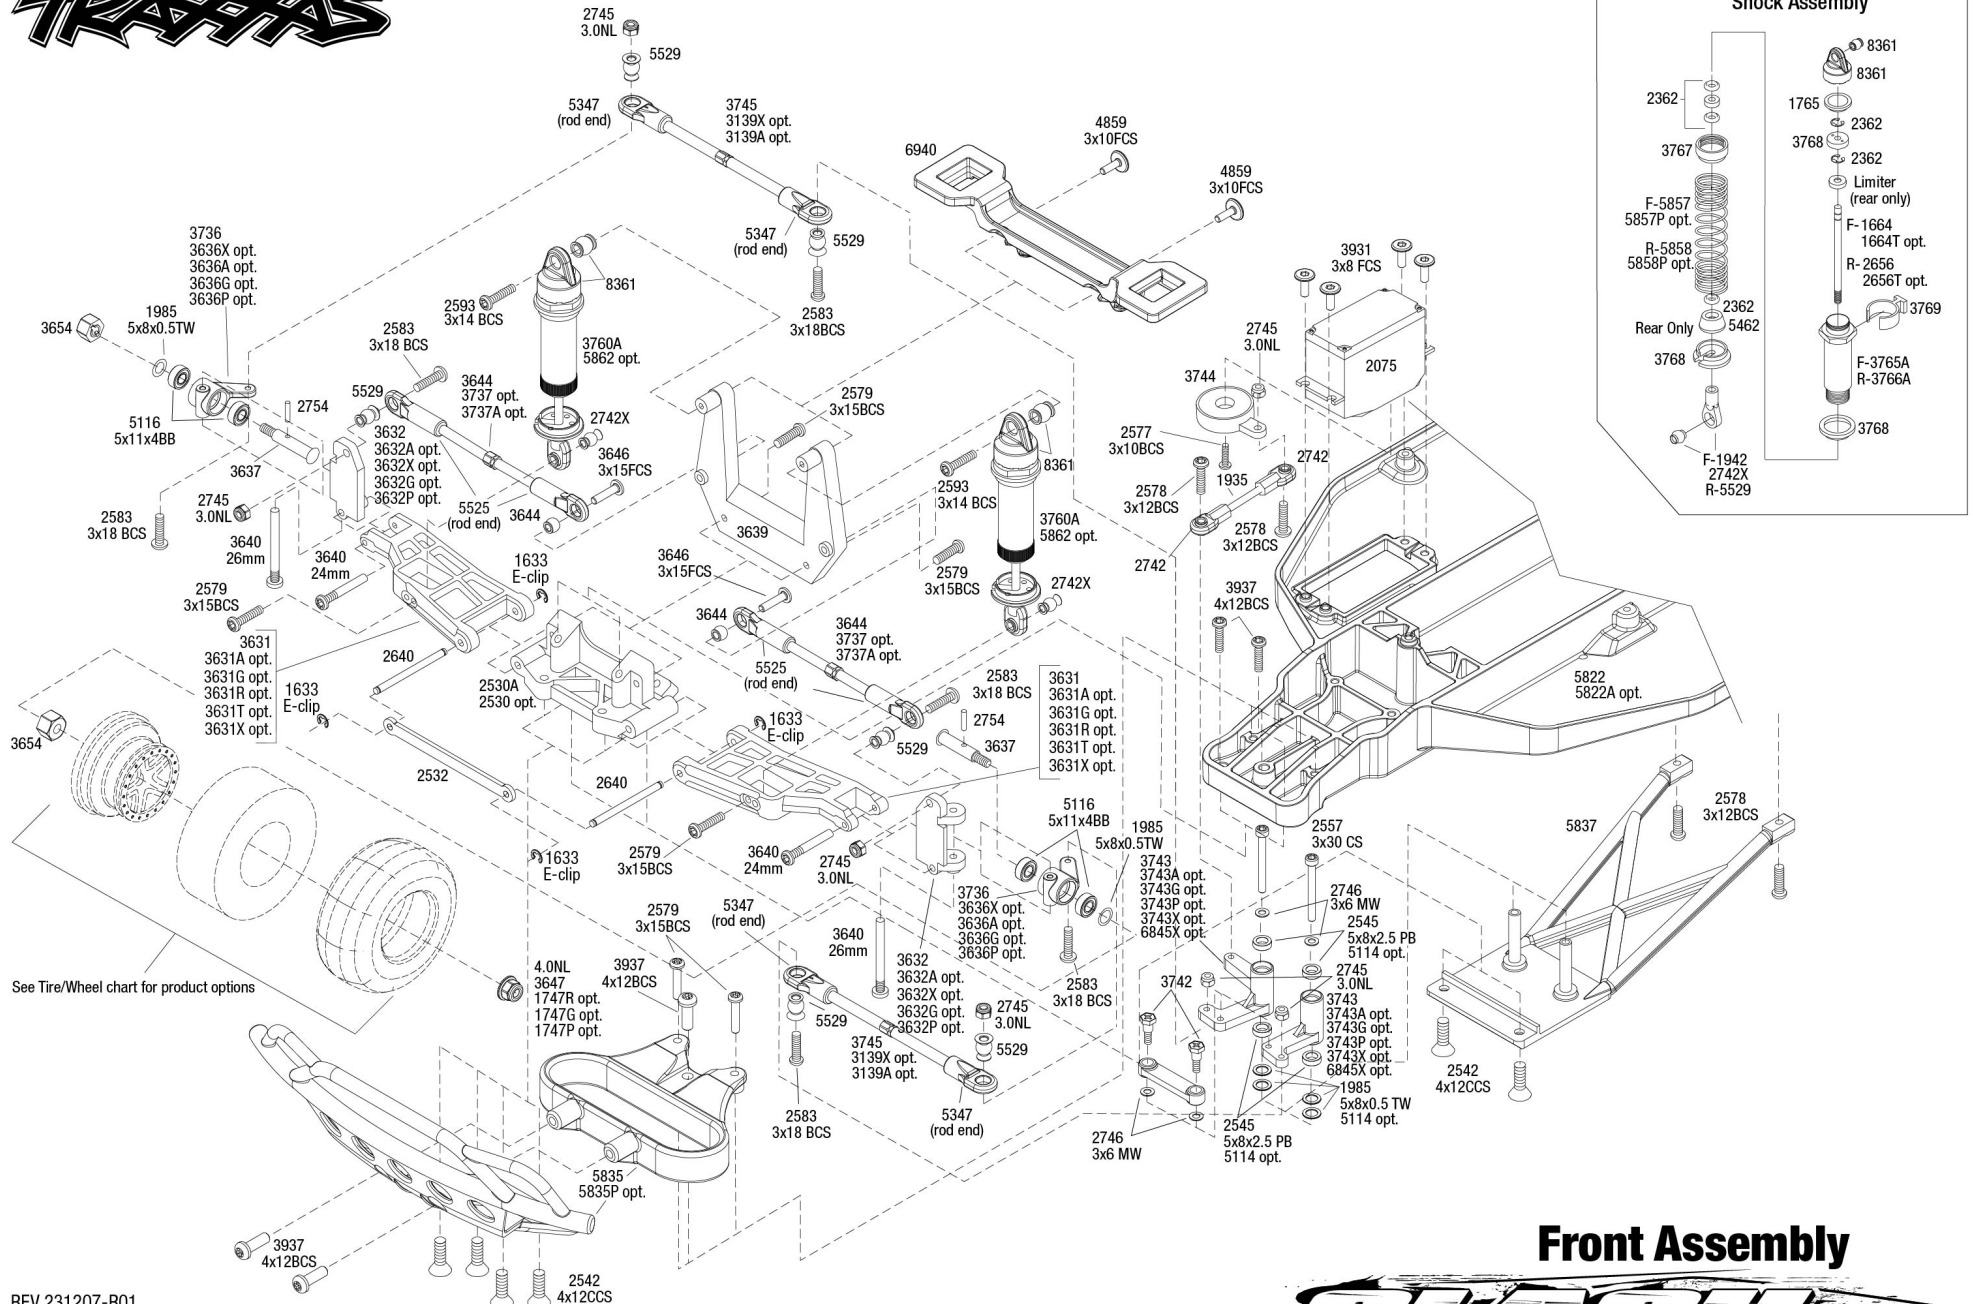

Chassis Assembly

REV 231207-R01

Specifications on this page are subject to change without notice. Every attempt has been made to ensure the accuracy of this drawing; however, Traxxas cannot be held responsible for typographical or other errors.

See Parts List for a complete listing of optional accessories.

See Tire/Wheel chart for product options

REV 231207-R01

Specifications on this page are subject to change without notice. Every attempt has been made to ensure the accuracy of this drawing; however, Traxxas cannot be held responsible for typographical or other errors.

See Parts List for a complete listing of optional accessories.

Front Assembly

Transmission Assembly

Available fully assembled as part #3695

REV 231207-R01
See Parts List for a complete
listing of optional accessories.