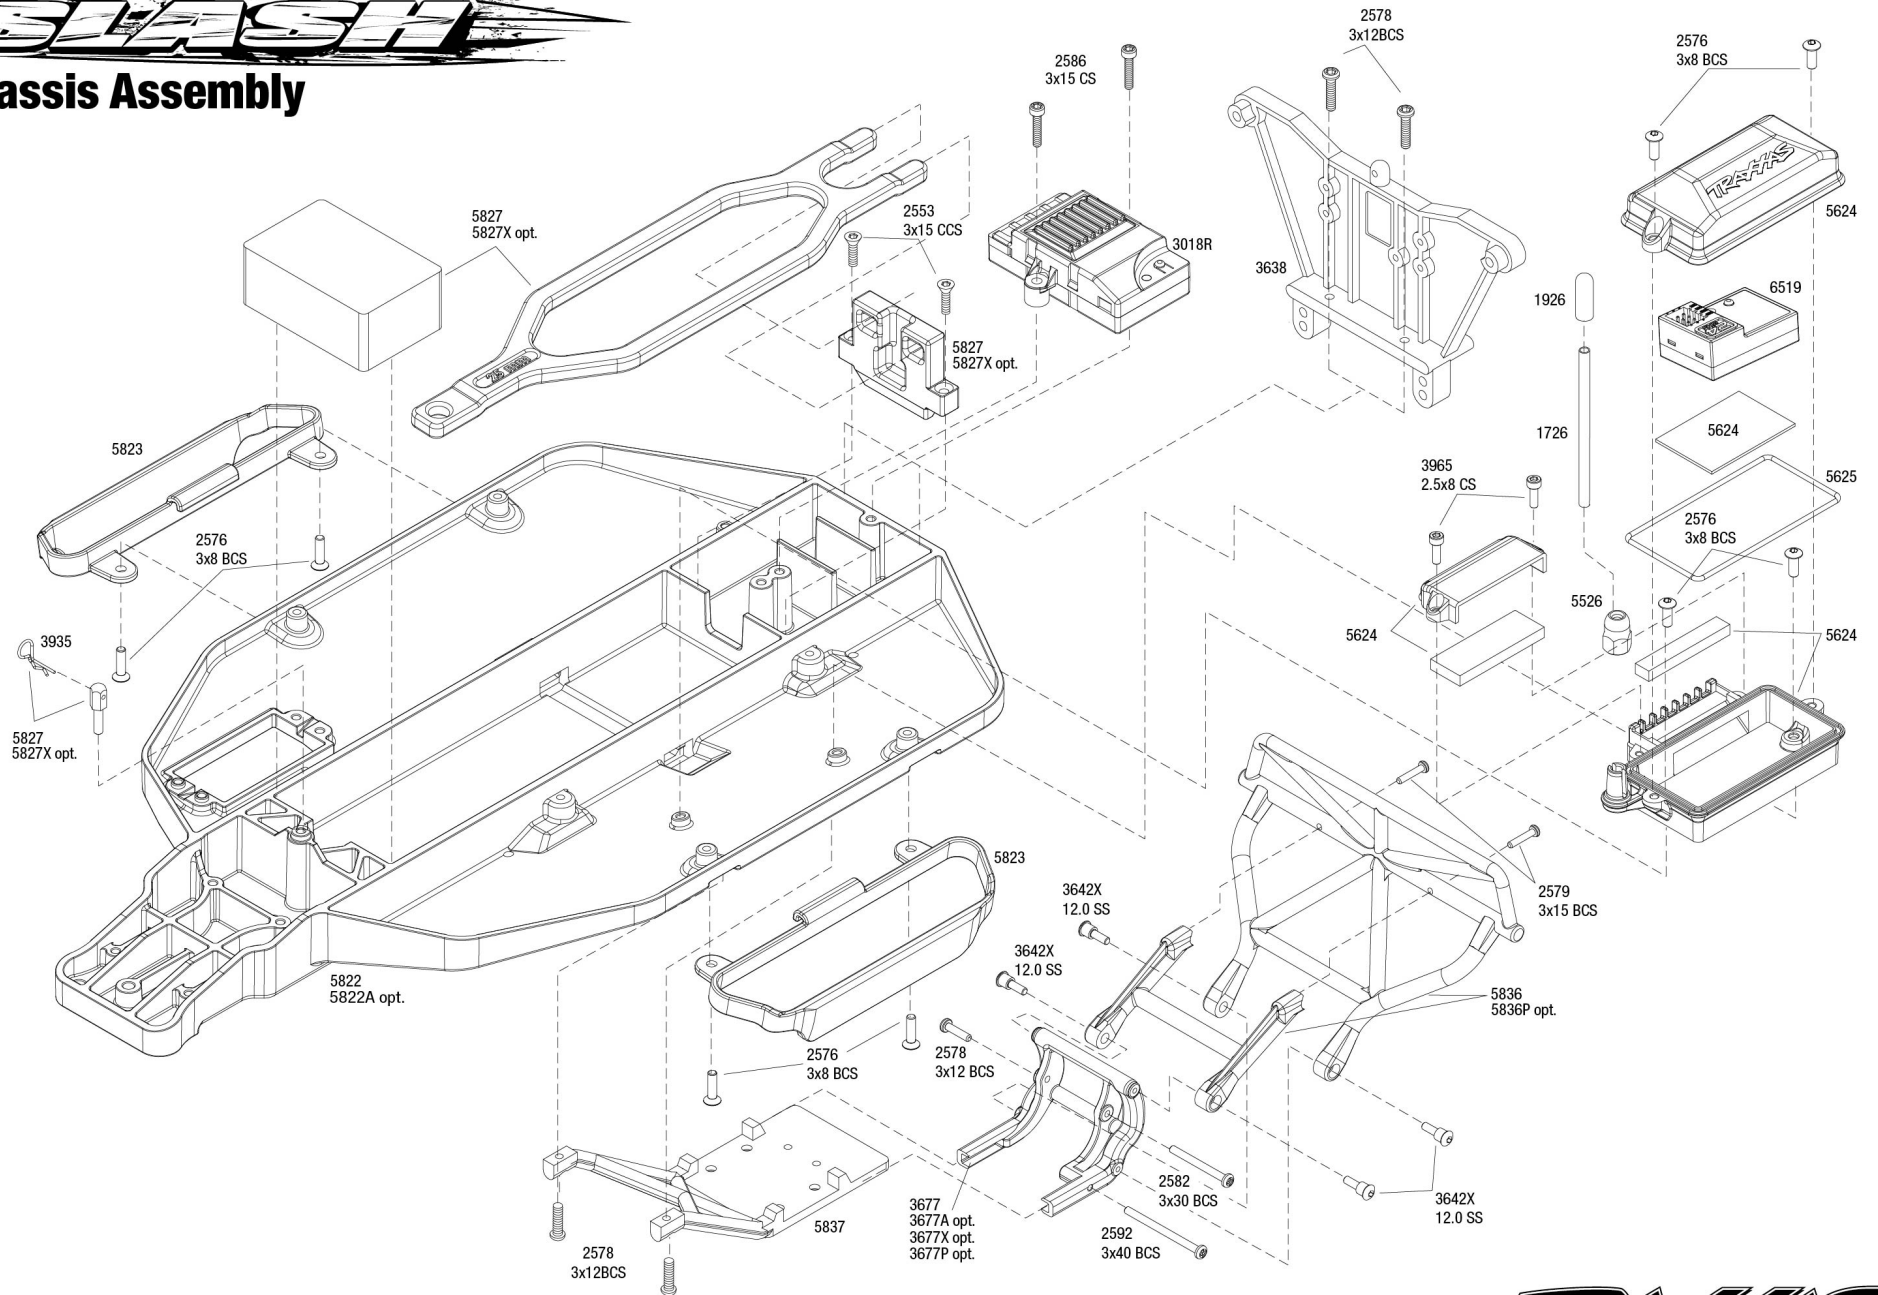

Chassis Assembly

REV 231207-R01

Specifications on this page are subject to change without notice. Every attempt has been made to ensure the accuracy of this drawing; however, Traxxas cannot be held responsible for typographical or other errors.

See Parts List for a complete listing of optional accessories.

See Tire/Wheel chart for product options

REV 231207-R01

Specifications on this page are subject to change without notice. Every attempt has been made to ensure the accuracy of this drawing; however, Traxxas cannot be held responsible for typographical or other errors.

See Parts List for a complete listing of optional accessories.

Front Assembly

Transmission Assembly

Available fully assembled as part #3695

REV 231207-R01
See Parts List for a complete
listing of optional accessories.