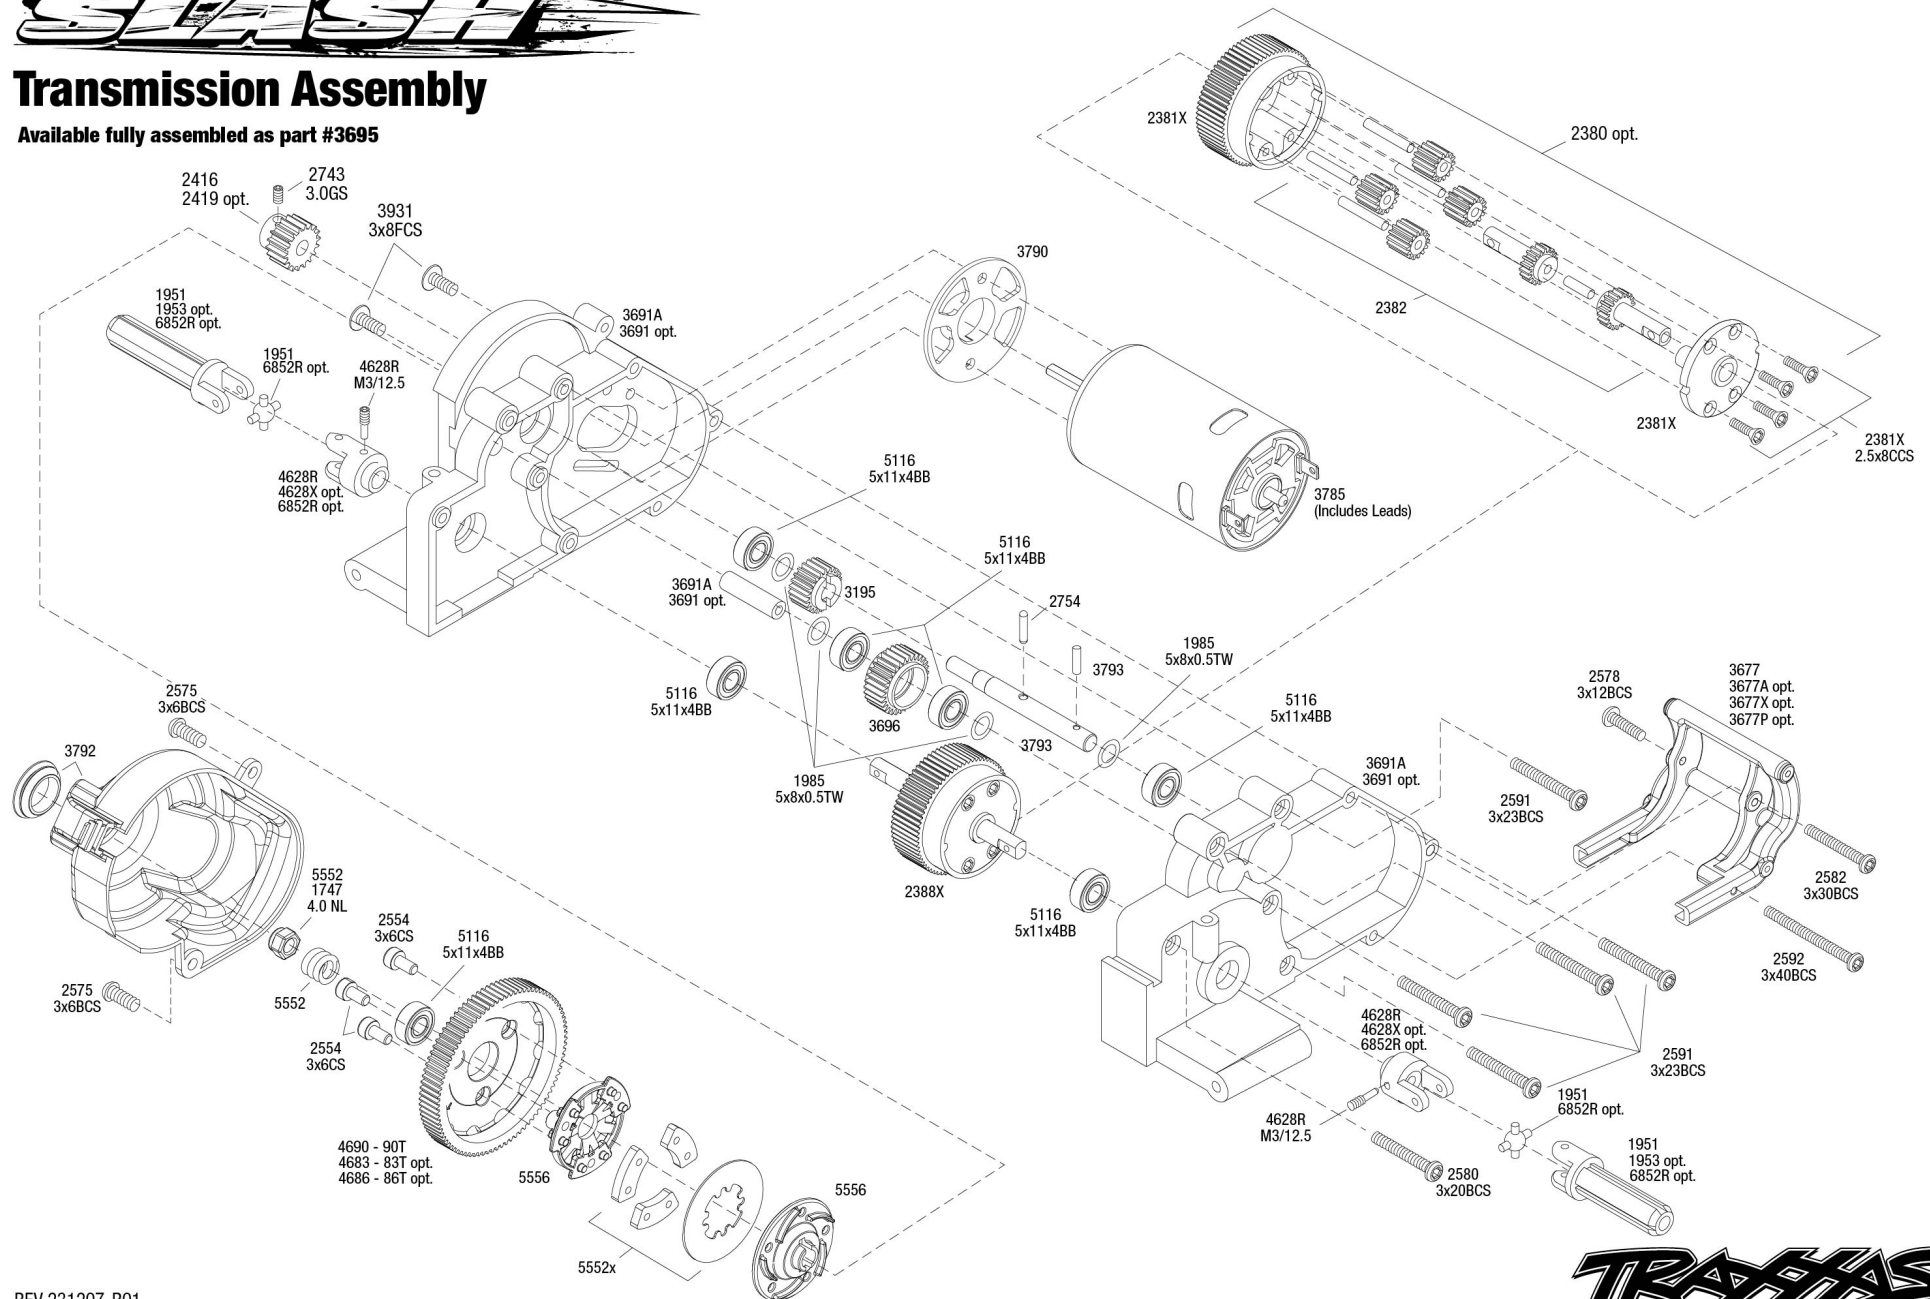

See Parts List for a complete listing of optional accessories.

See Tire/Wheel chart for product options

REV 231207-R01

Specifications on this page are subject to change without notice. Every attempt has been made to ensure the accuracy of this drawing; however, Traxxas cannot be held responsible for typographical or other errors.

See Parts List for a complete listing of optional accessories.

Front Assembly

Transmission Assembly

Available fully assembled as part #3695

REV 231207-R01
See Parts List for a complete
listing of optional accessories.