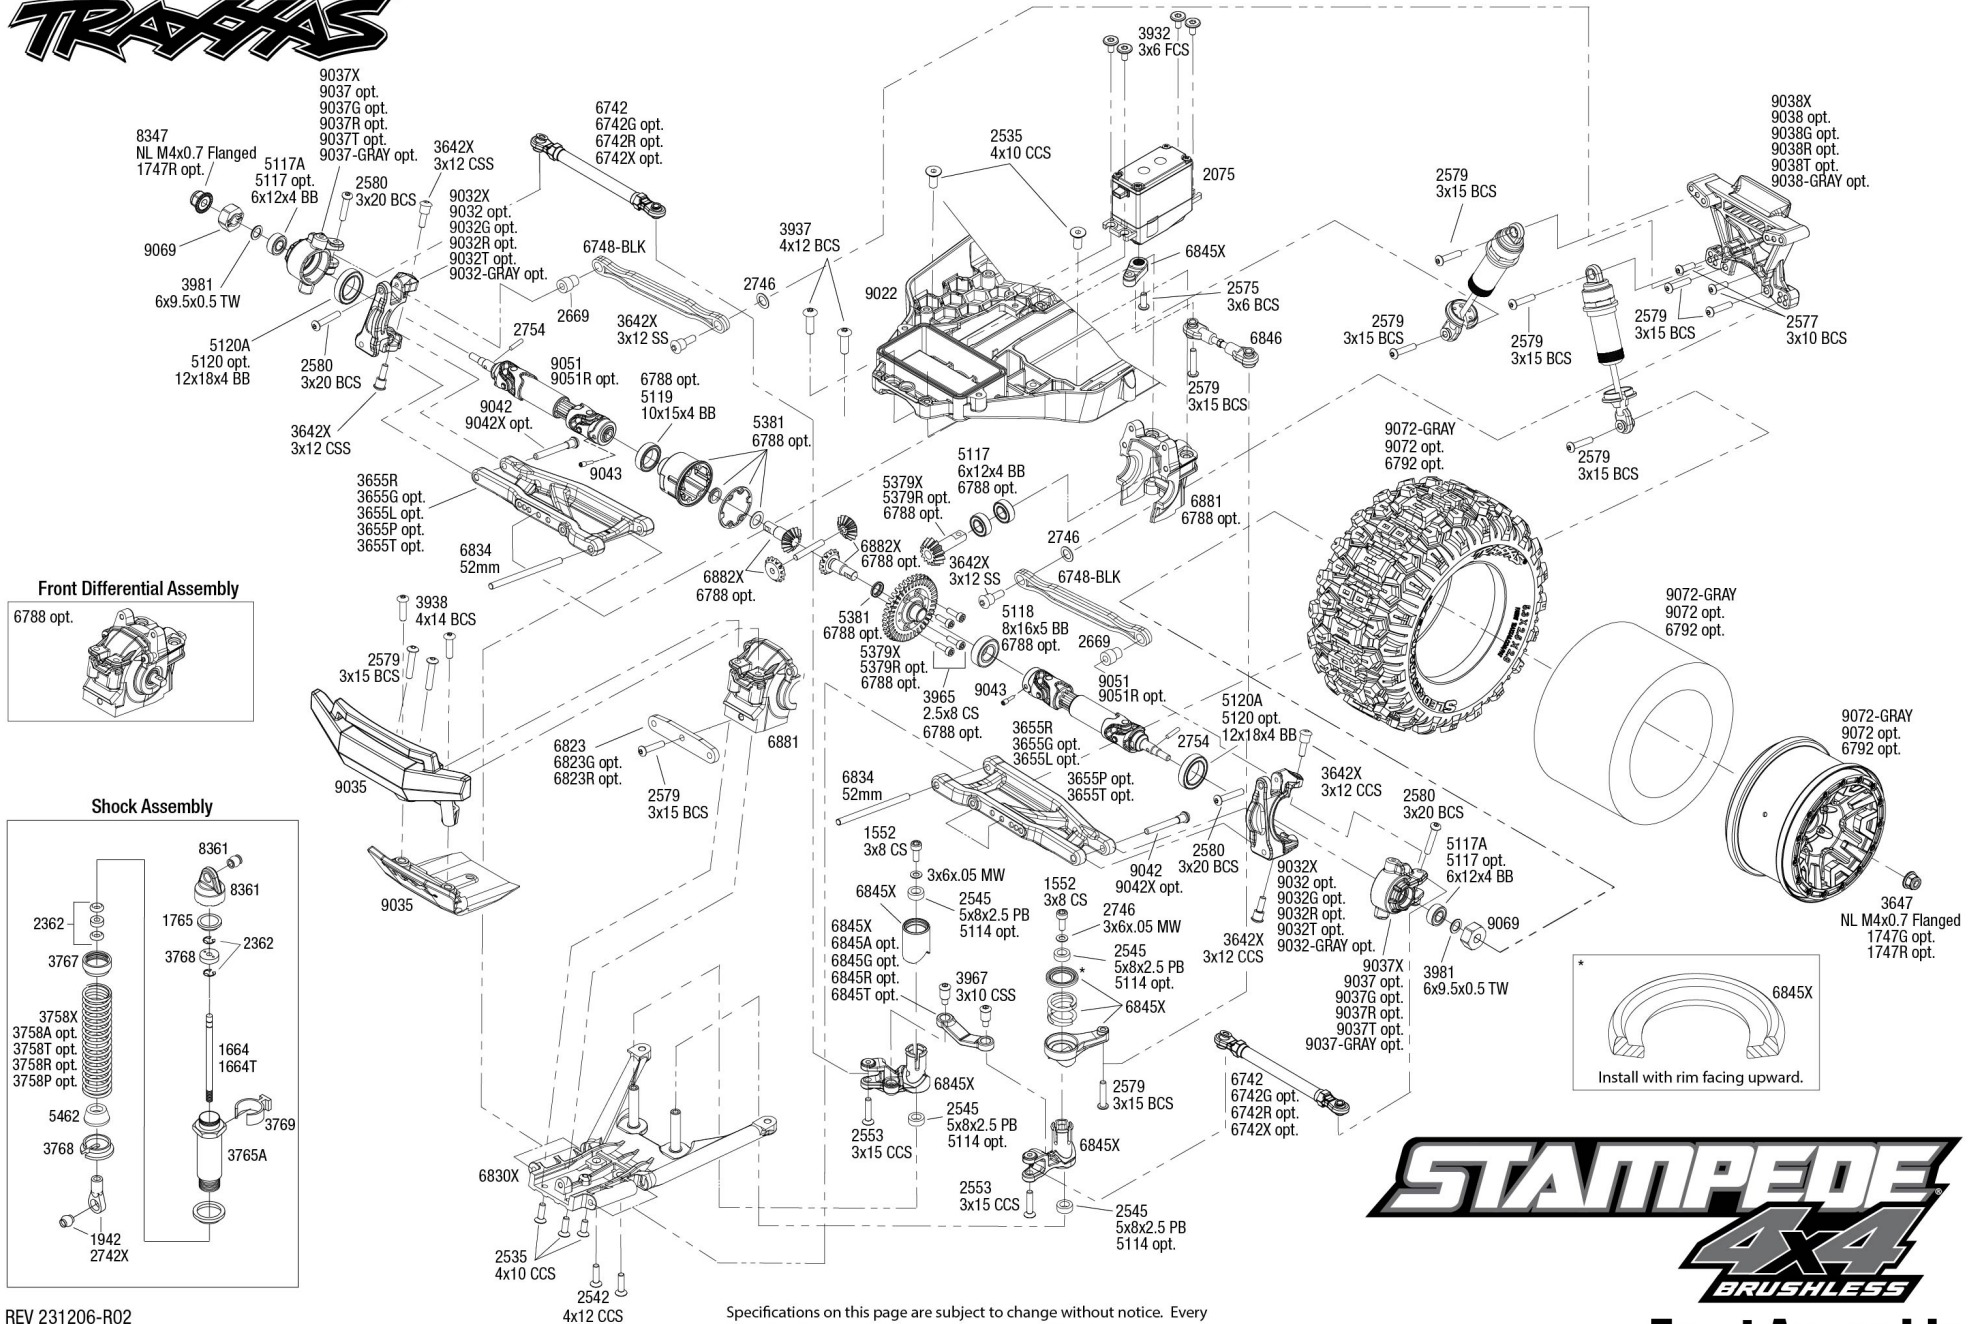

See Parts List for a complete listing of optional accessories.

REV 231206-R02

Driveshafts

Modular Assembly

REV 231206-R02
See Parts List for a complete listing of optional accessories.

Specifications on this page are subject to change without notice. Every attempt has been made to ensure the accuracy of this drawing; however, Traxxas cannot be held responsible for typographical or other errors.

Front Assembly

STAMPEDE 4x4 BRUSHLESS

Transmission Assembly

See Parts List for a complete listing of optional accessories.

REV 231206-R02
Specifications on this page are subject to change without notice. Every attempt has been made to ensure the accuracy of this drawing; however, Traxxas cannot be held responsible for typographical or other errors.