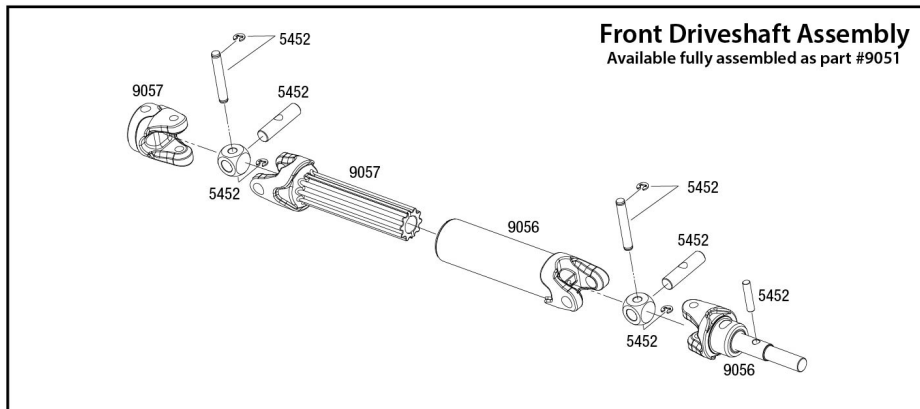

See Parts List for a complete listing of optional accessories.

REV 231206-R02

Driveshafts

Modular Assembly

REV 231206-R02
See Parts List for a complete listing of optional accessories.

Specifications on this page are subject to change without notice. Every attempt has been made to ensure the accuracy of this drawing; however, Traxxas cannot be held responsible for typographical or other errors.

Front Assembly

STAMPEDE 4x4 BRUSHLESS

Transmission Assembly

See Parts List for a complete listing of optional accessories.

REV 231206-R02
Specifications on this page are subject to change without notice. Every attempt has been made to ensure the accuracy of this drawing; however, Traxxas cannot be held responsible for typographical or other errors.