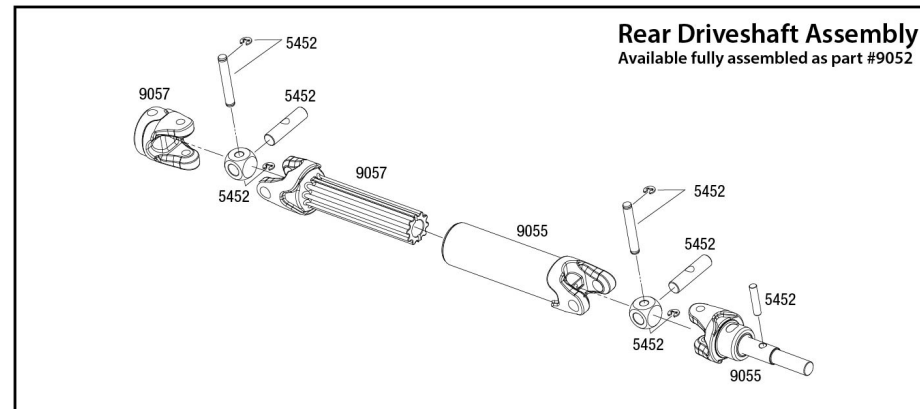

See Parts List for a complete listing of optional accessories.

REV 231206-R02

Driveshafts

Modular Assembly

REV 231206-R02
See Parts List for a complete listing of optional accessories.

Specifications on this page are subject to change without notice. Every attempt has been made to ensure the accuracy of this drawing; however, Traxxas cannot be held responsible for typographical or other errors.

Front Assembly

STAMPEDE 4x4 BRUSHLESS

Transmission Assembly

See Parts List for a complete listing of optional accessories.

REV 231206-R02
Specifications on this page are subject to change without notice. Every attempt has been made to ensure the accuracy of this drawing; however, Traxxas cannot be held responsible for typographical or other errors.