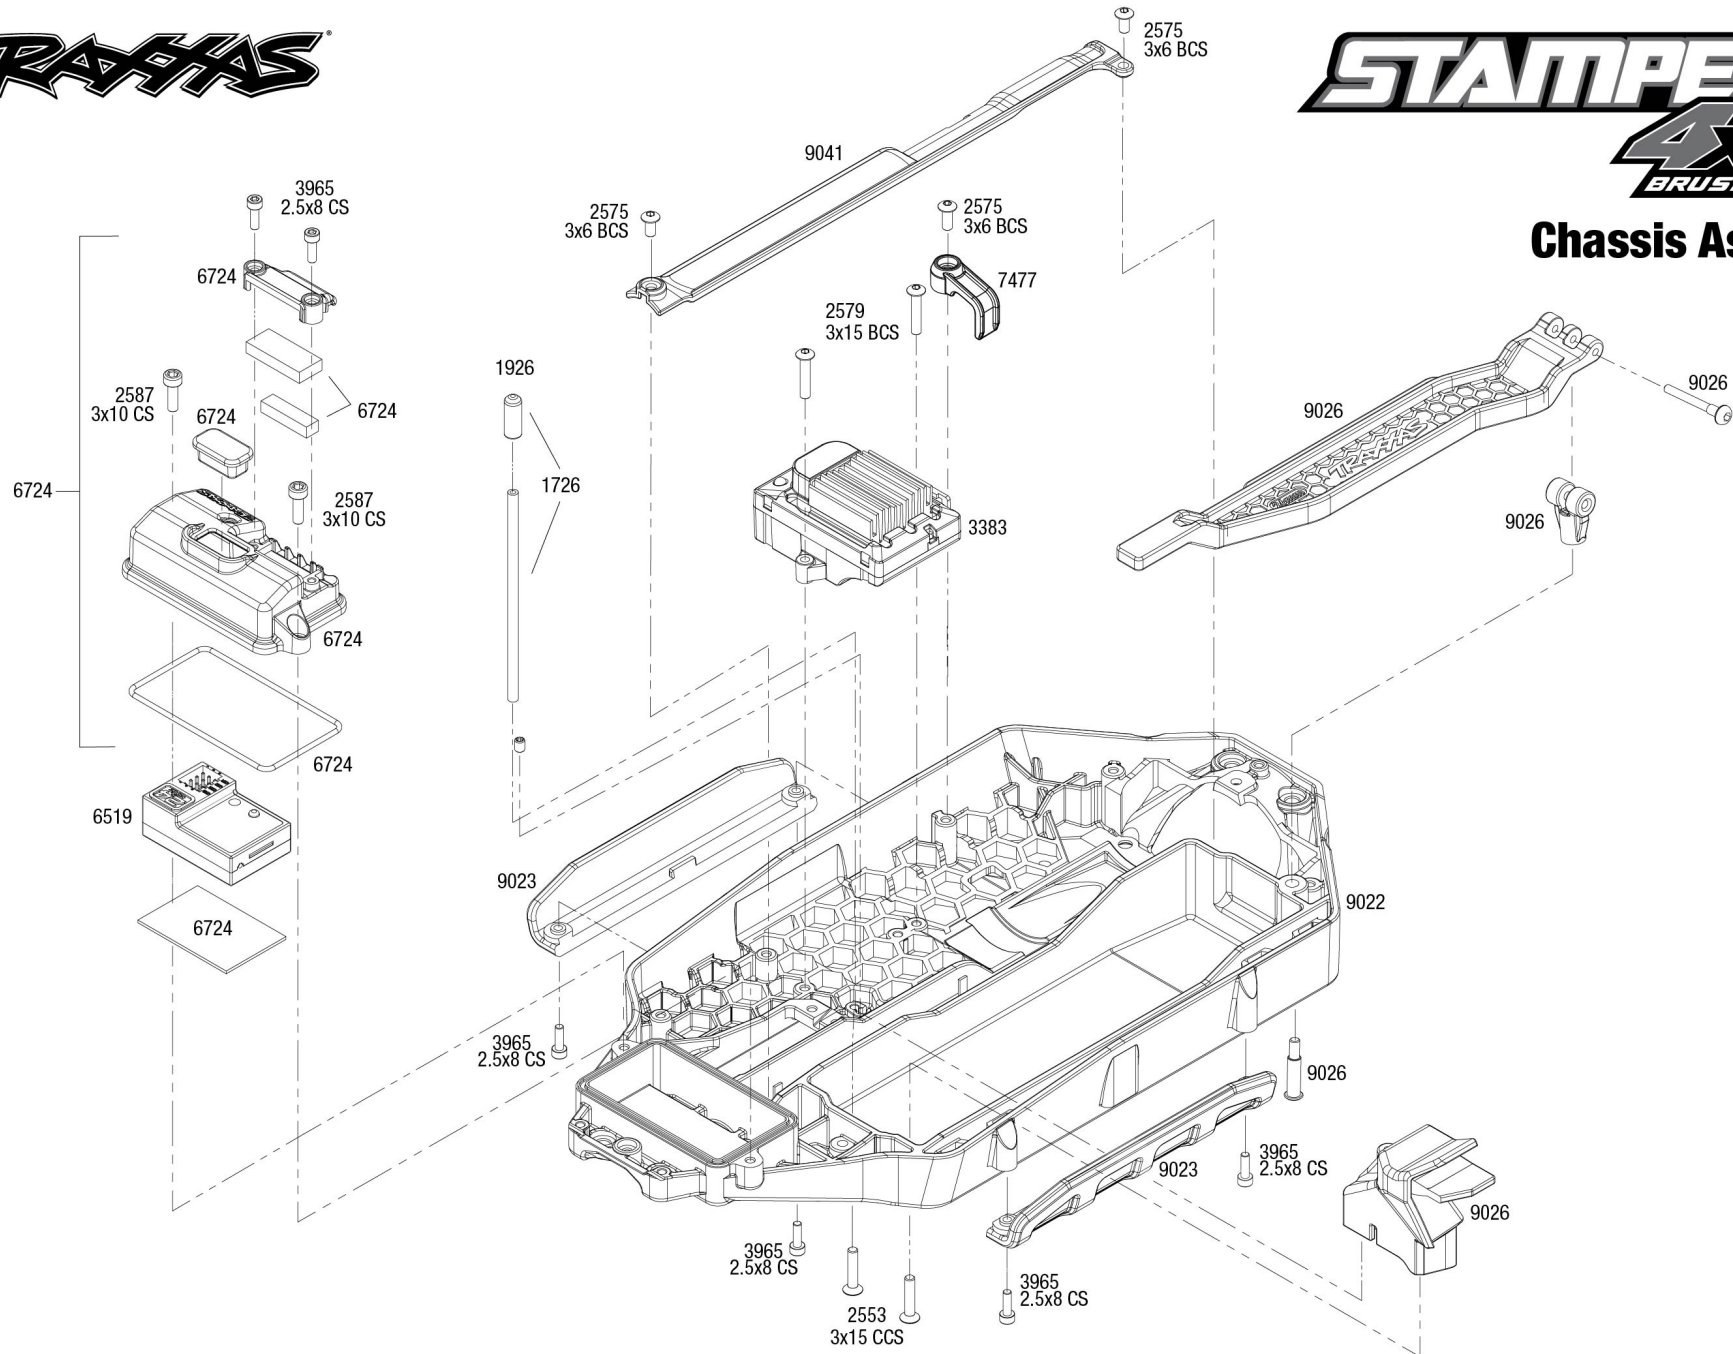

Chassis Assembly

Specifications on this page are subject to change without notice. Every attempt has been made to ensure the accuracy of this drawing; however, Traxxas cannot be held responsible for typographical or other errors.

See Parts List for a complete listing of optional accessories.

REV 231206-R02

Driveshafts

Modular Assembly

REV 231206-R02
See Parts List for a complete listing of optional accessories.

Specifications on this page are subject to change without notice. Every attempt has been made to ensure the accuracy of this drawing; however, Traxxas cannot be held responsible for typographical or other errors.

Front Assembly

STAMPEDE 4x4 BRUSHLESS

Transmission Assembly

See Parts List for a complete listing of optional accessories.

REV 231206-R02
Specifications on this page are subject to change without notice. Every attempt has been made to ensure the accuracy of this drawing; however, Traxxas cannot be held responsible for typographical or other errors.