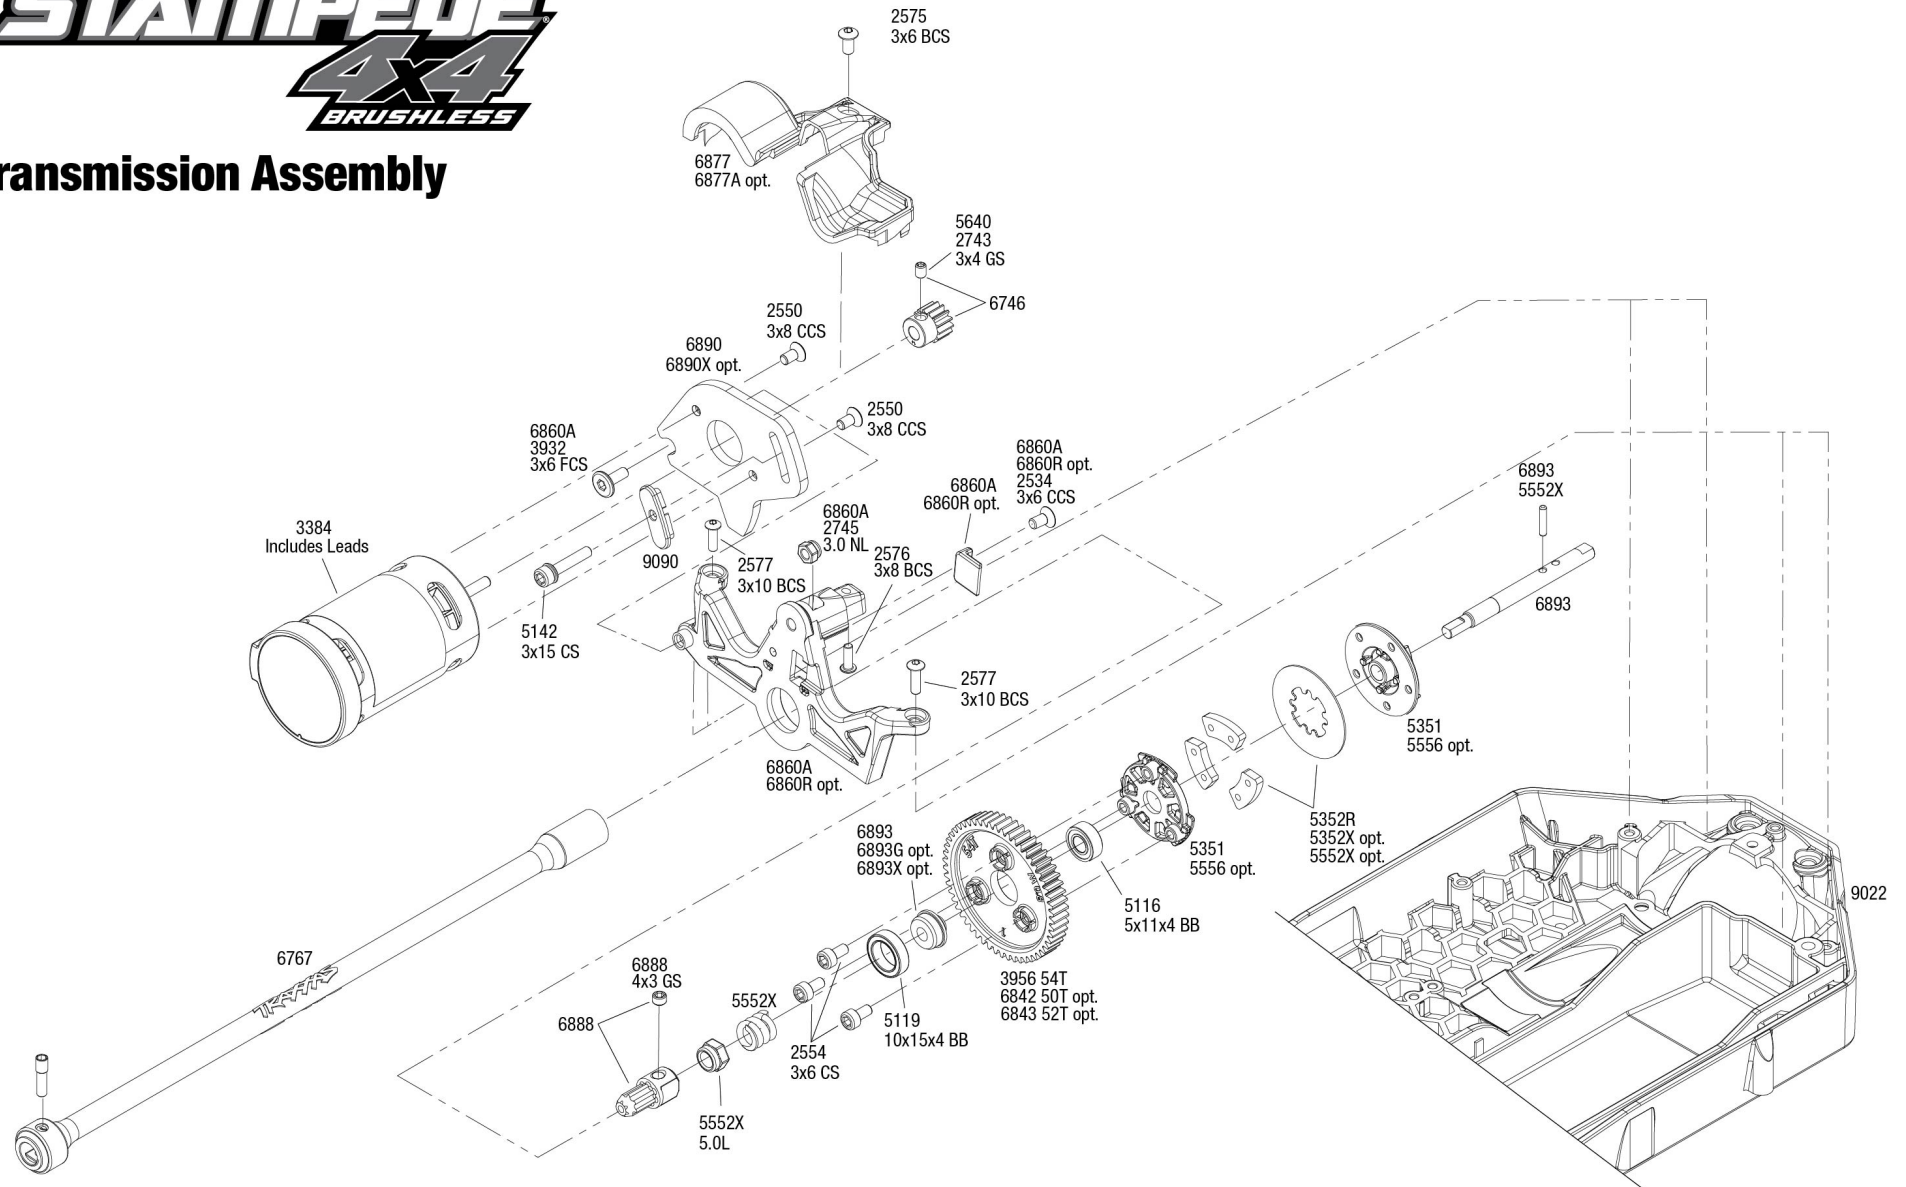

See Parts List for a complete listing of optional accessories.

REV 231206-R02

Driveshafts

Modular Assembly

REV 231206-R02
See Parts List for a complete listing of optional accessories.

Specifications on this page are subject to change without notice. Every attempt has been made to ensure the accuracy of this drawing; however, Traxxas cannot be held responsible for typographical or other errors.

Front Assembly

STAMPEDE 4x4 BRUSHLESS

Transmission Assembly

See Parts List for a complete listing of optional accessories.

REV 231206-R02
Specifications on this page are subject to change without notice. Every attempt has been made to ensure the accuracy of this drawing; however, Traxxas cannot be held responsible for typographical or other errors.