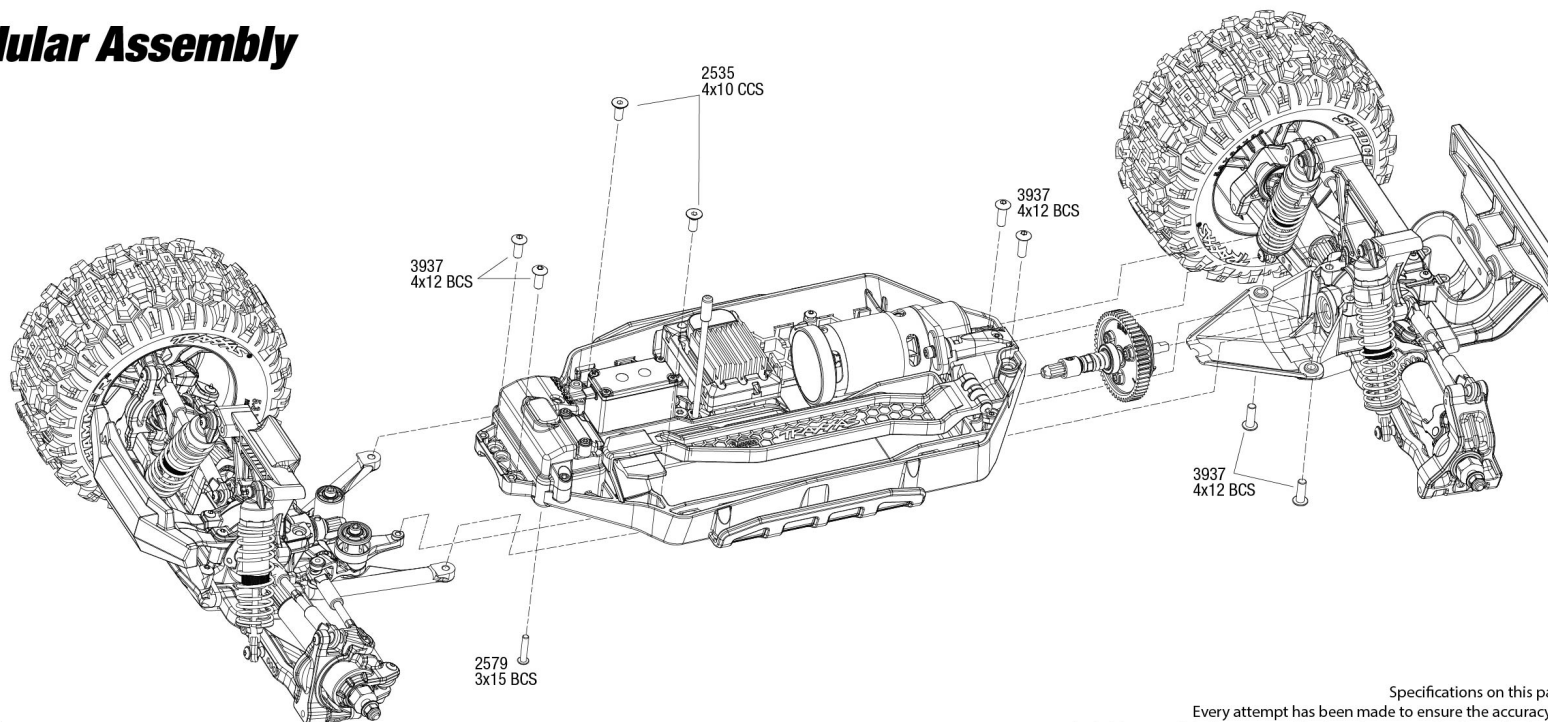

Chassis Assembly

Specifications on this page are subject to change without notice. Every attempt has been made to ensure the accuracy of this drawing; however, Traxxas cannot be held responsible for typographical or other errors.

See Parts List for a complete listing of optional accessories.

REV 231206-R02

Driveshafts

Modular Assembly

REV 231206-R02
See Parts List for a complete listing of optional accessories.

Specifications on this page are subject to change without notice. Every attempt has been made to ensure the accuracy of this drawing; however, Traxxas cannot be held responsible for typographical or other errors.

Front Assembly

STAMPEDE 4x4 BRUSHLESS

Transmission Assembly

See Parts List for a complete listing of optional accessories.

REV 231206-R02
Specifications on this page are subject to change without notice. Every attempt has been made to ensure the accuracy of this drawing; however, Traxxas cannot be held responsible for typographical or other errors.