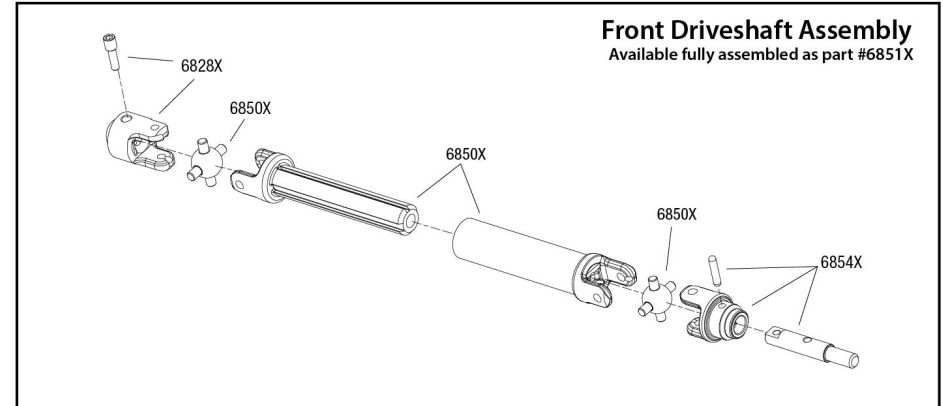

See Parts List for a complete listing of optional accessories.

REV 220506-R13

Driveshafts

Modular Assembly

Driveshaft Assembly

SLASH 4x4

Rear Assembly

See Parts List for a complete listing of optional accessories.

REV 220506-R13

SLASH 4x4

Transmission Assembly

See Parts List for a complete listing of optional accessories.

REV 220506-R13
Specifications on this page are subject to change without notice. Every attempt has been made to ensure the accuracy of this drawing; however, Traxxas cannot be held responsible for typographical or other errors.