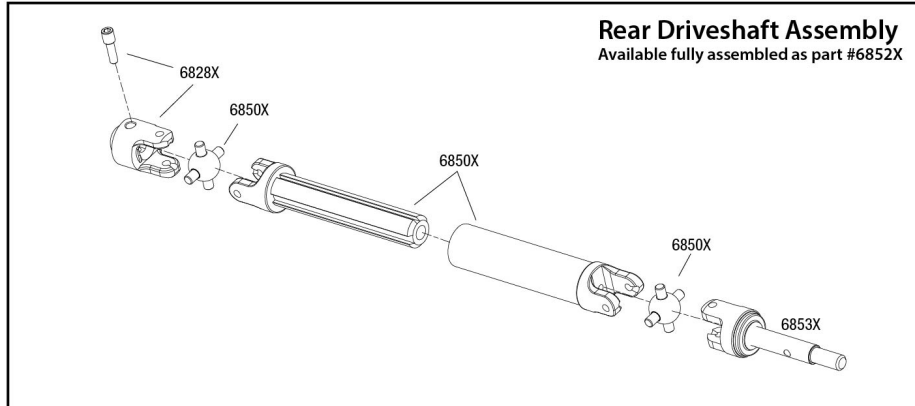

SLASH 4x4

Chassis Assembly

Specifications on this page are subject to change without notice. Every attempt has been made to ensure the accuracy of this drawing; however, Traxxas cannot be held responsible for typographical or other errors.

See Parts List for a complete listing of optional accessories.

REV 220506-R13

Driveshafts

Modular Assembly

Driveshaft Assembly

SLASH 4x4

Rear Assembly

See Parts List for a complete listing of optional accessories.

REV 220506-R13

SLASH 4x4

Transmission Assembly

See Parts List for a complete listing of optional accessories.

REV 220506-R13
Specifications on this page are subject to change without notice. Every attempt has been made to ensure the accuracy of this drawing; however, Traxxas cannot be held responsible for typographical or other errors.