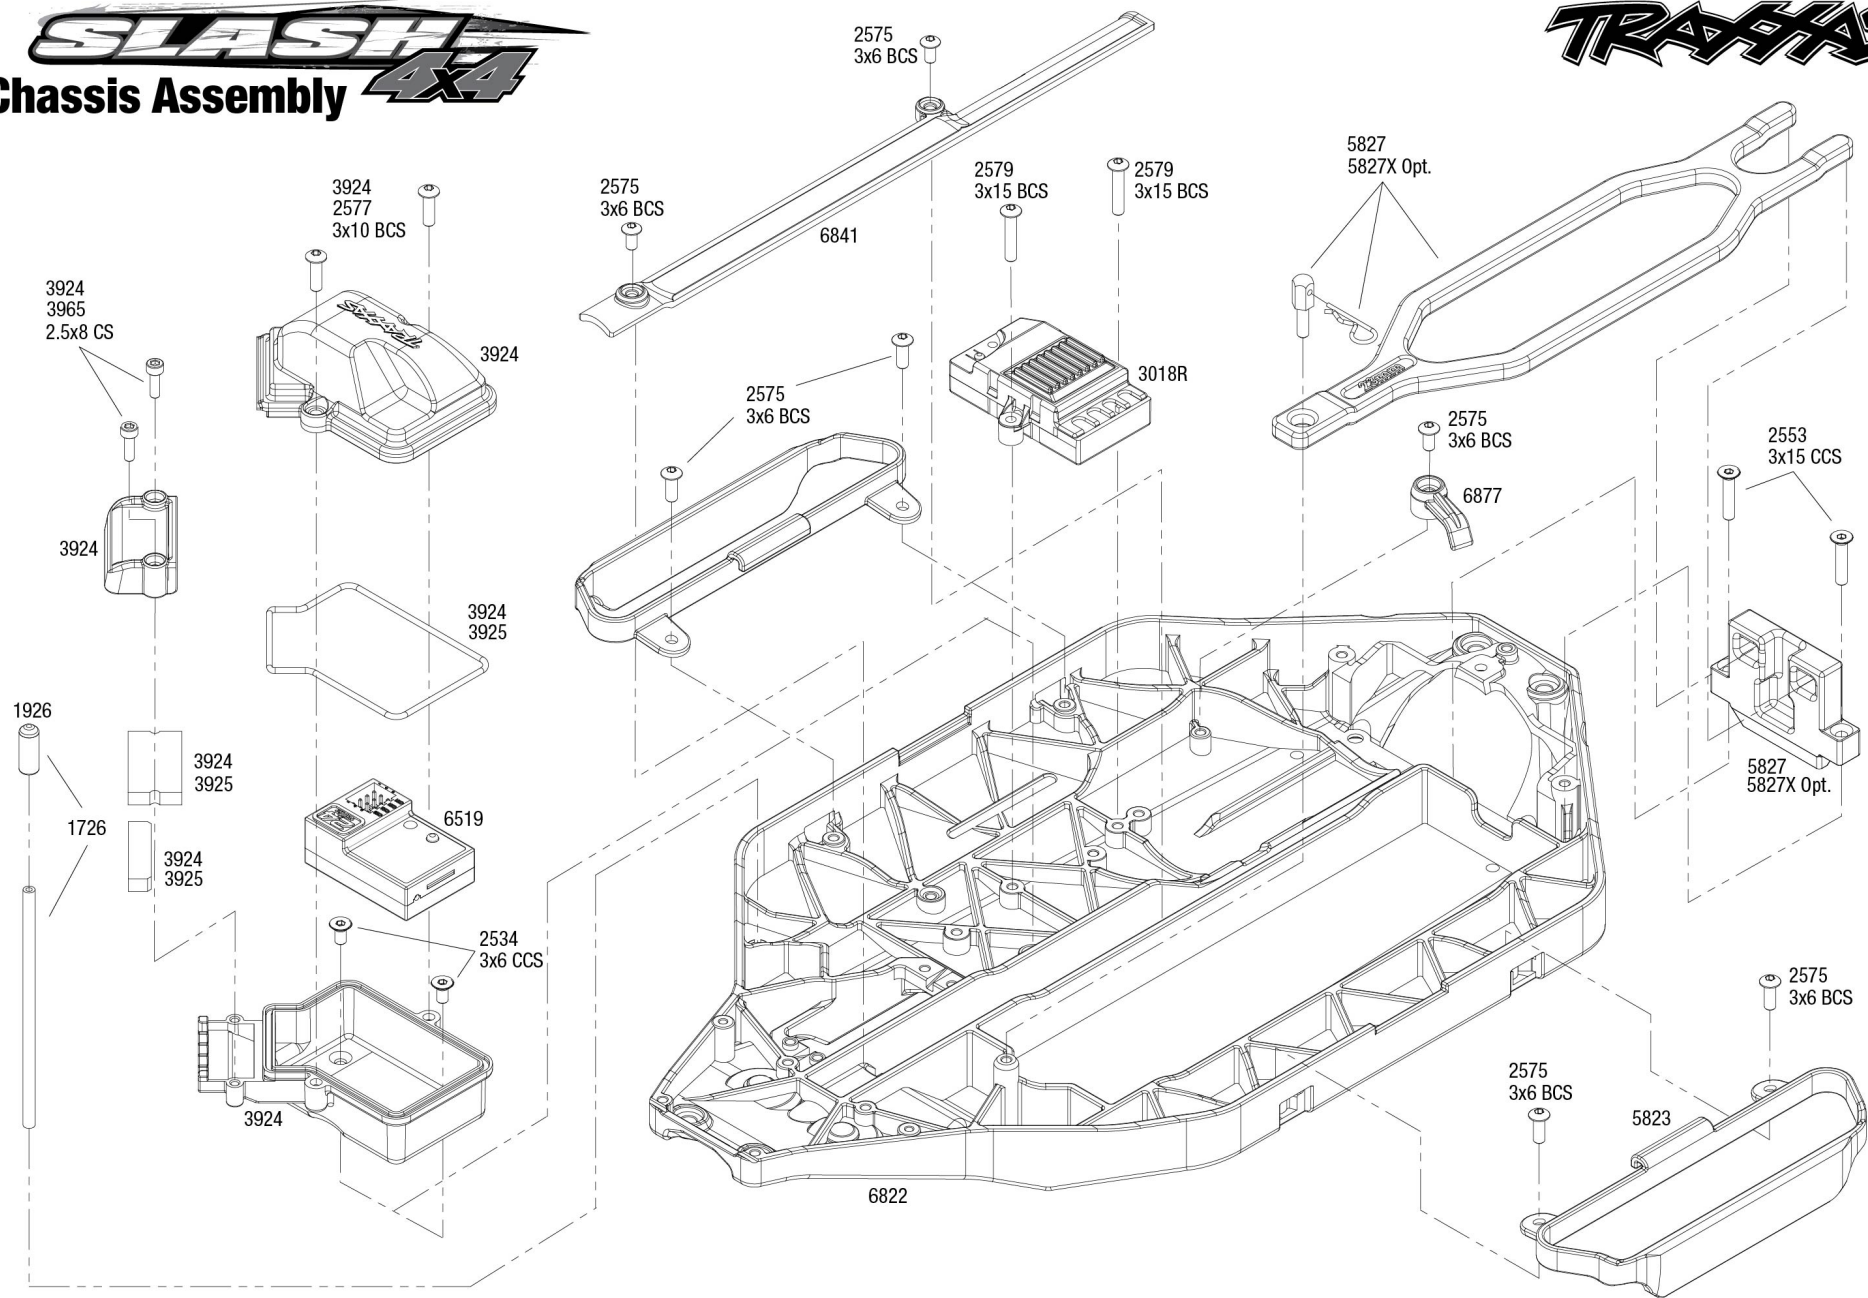

SLASH 4x4

Chassis Assembly

Specifications on this page are subject to change without notice. Every attempt has been made to ensure the accuracy of this drawing; however, Traxxas cannot be held responsible for typographical or other errors.

See Parts List for a complete listing of optional accessories.

REV 220506-R13

Driveshafts

Modular Assembly

Driveshaft Assembly

SLASH 4x4

Rear Assembly

See Parts List for a complete listing of optional accessories.