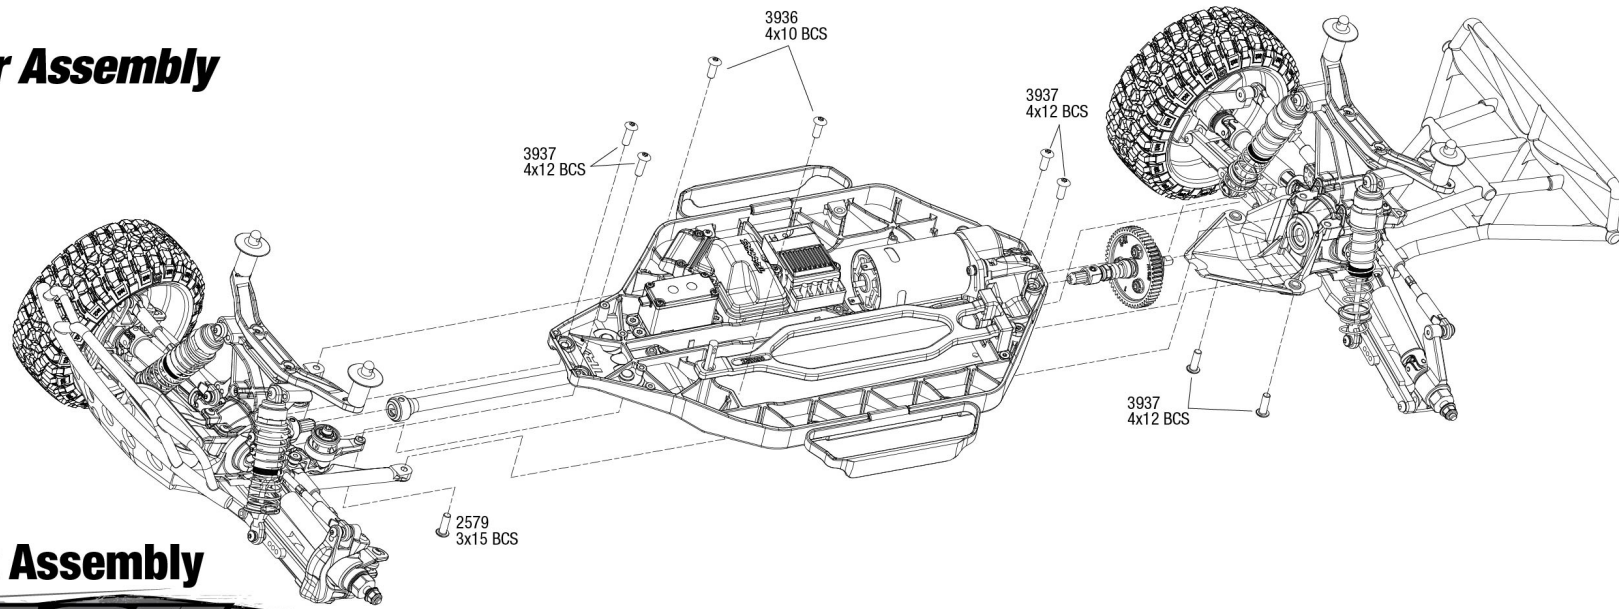

See Parts List for a complete listing of optional accessories.

REV 220506-R13

Driveshafts

Modular Assembly

Driveshaft Assembly

SLASH 4x4

Rear Assembly

See Parts List for a complete listing of optional accessories.

REV 220506-R13

SLASH 4x4

Transmission Assembly

See Parts List for a complete listing of optional accessories.

REV 220506-R13
Specifications on this page are subject to change without notice. Every attempt has been made to ensure the accuracy of this drawing; however, Traxxas cannot be held responsible for typographical or other errors.