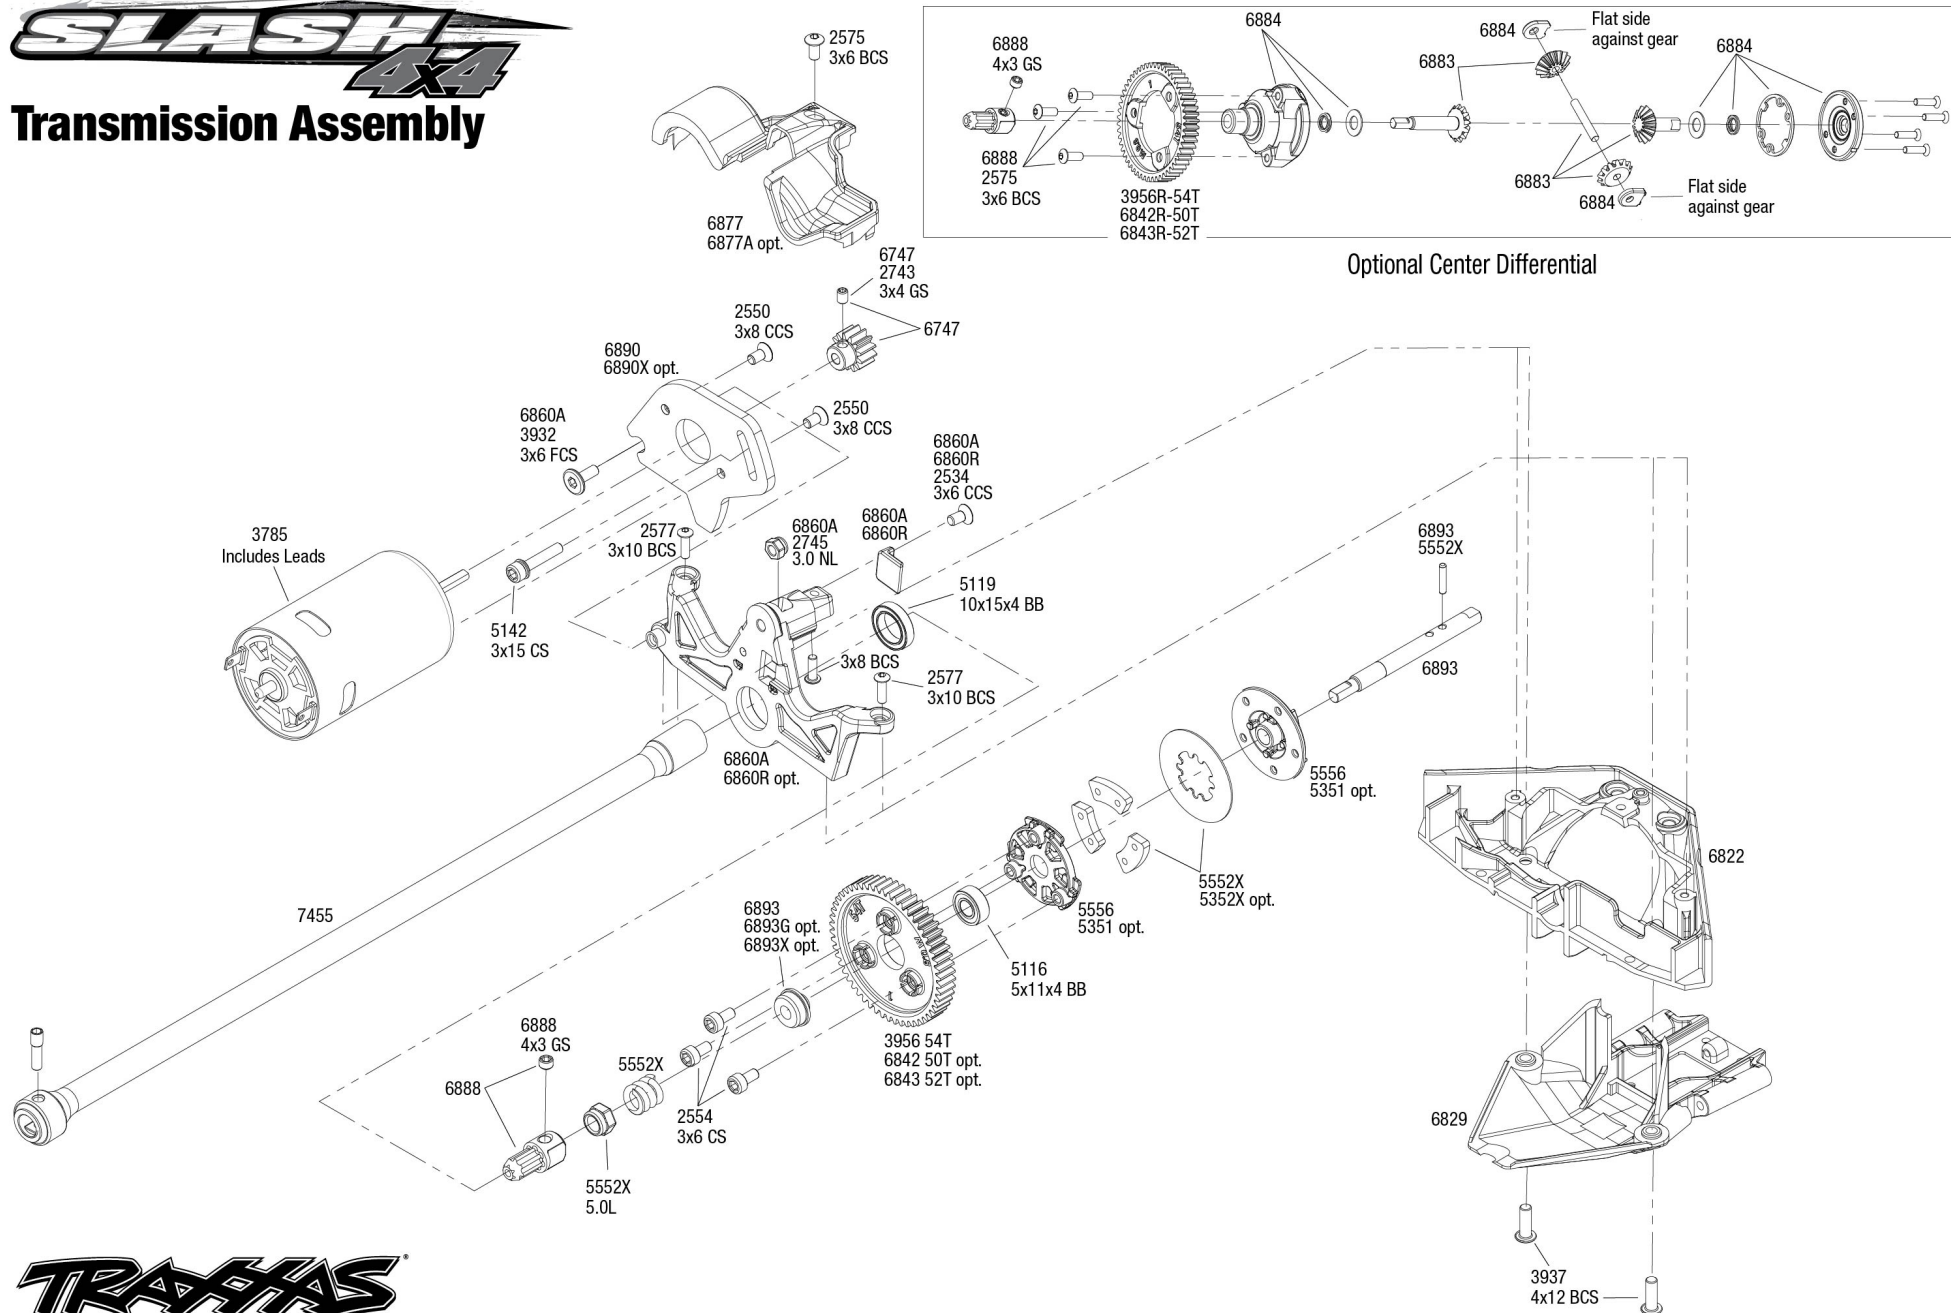

SLASH 4x4

Transmission Assembly

See Parts List for a complete listing of optional accessories.

REV 220506-R13
Specifications on this page are subject to change without notice. Every attempt has been made to ensure the accuracy of this drawing; however, Traxxas cannot be held responsible for typographical or other errors.