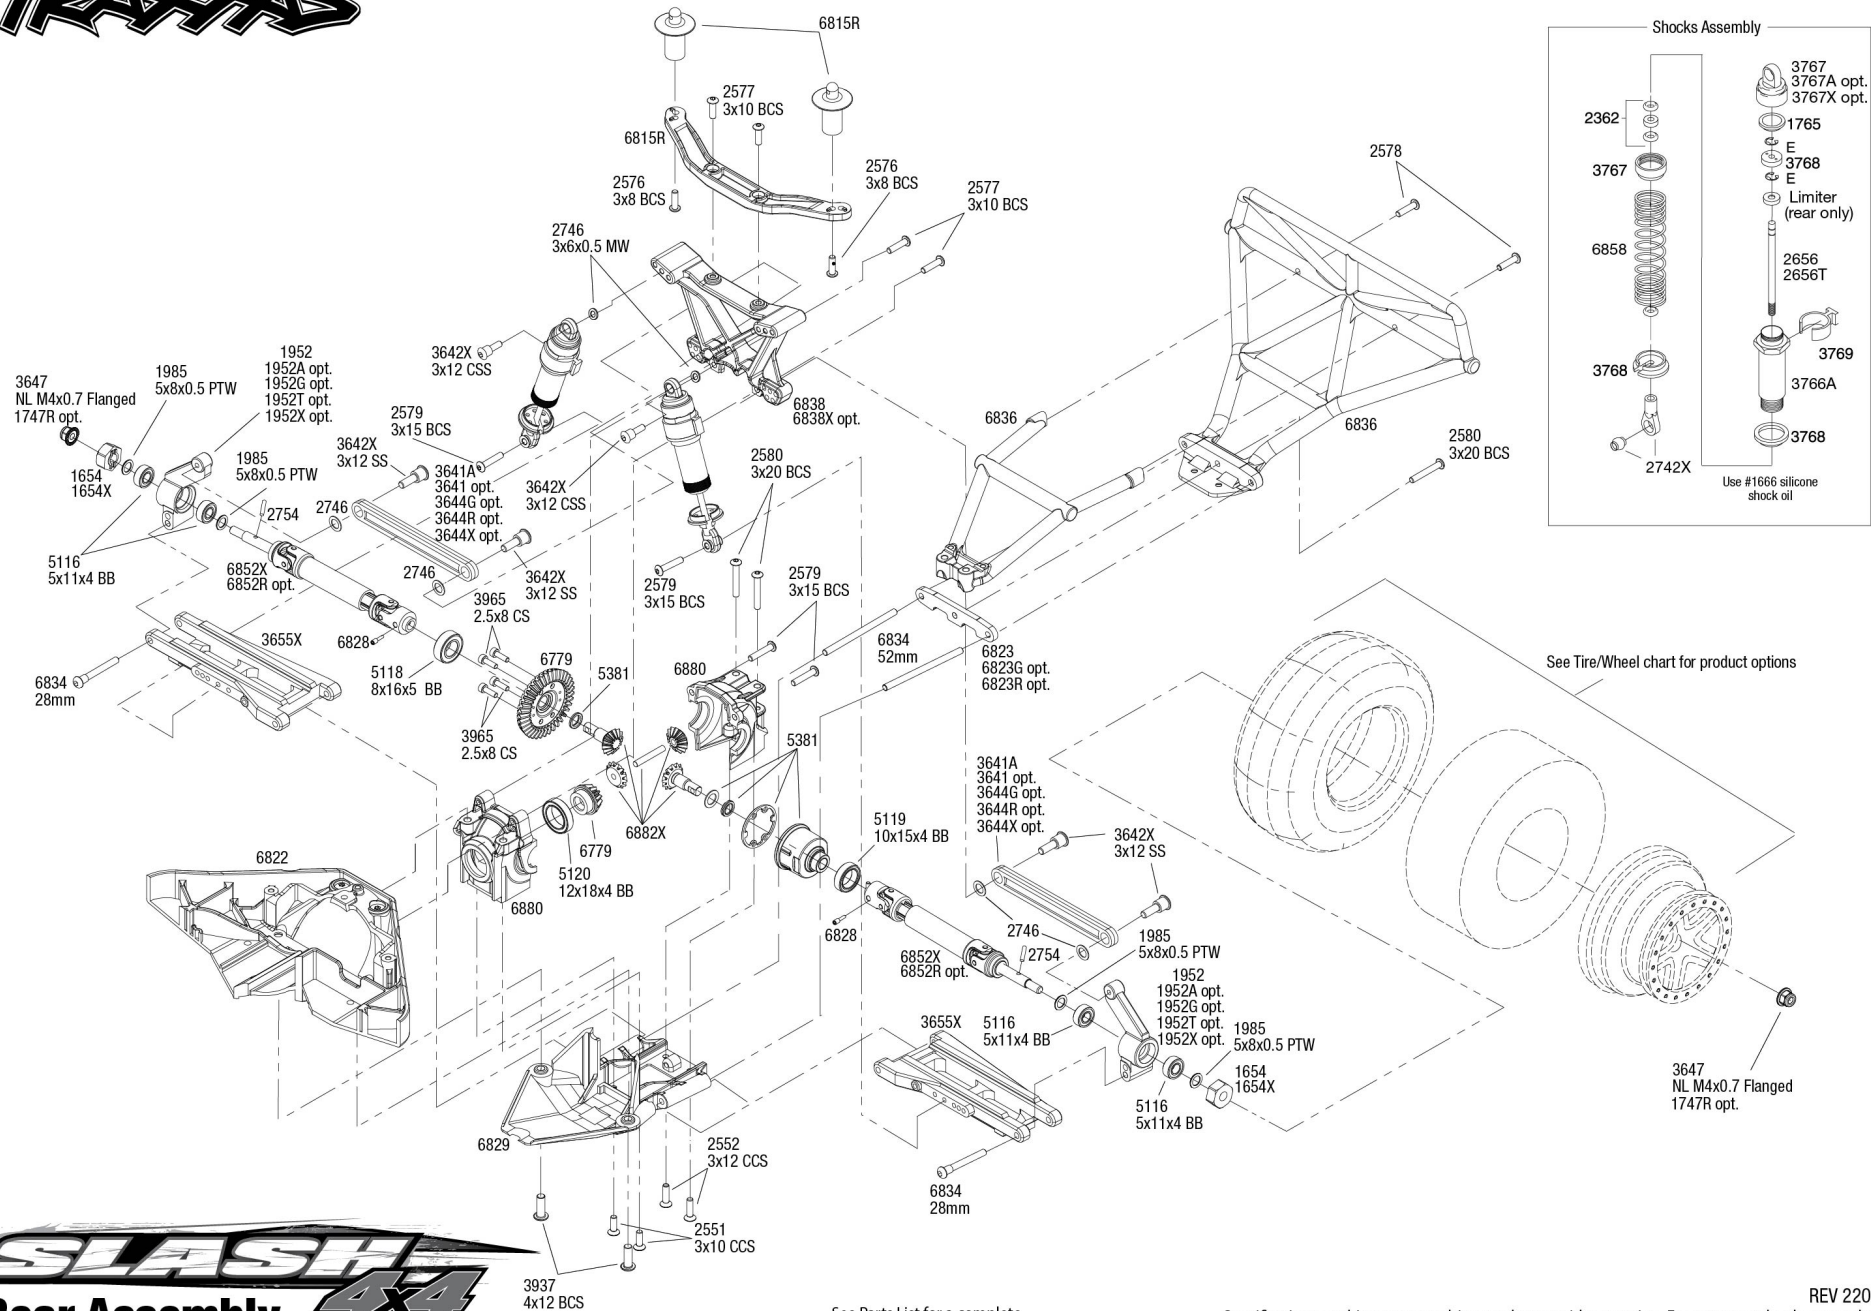

See Parts List for a complete listing of optional accessories.

REV 220506-R13

Driveshafts

Modular Assembly

Driveshaft Assembly

SLASH 4x4

Rear Assembly

See Parts List for a complete listing of optional accessories.

REV 220506-R13

SLASH 4x4

Transmission Assembly

See Parts List for a complete listing of optional accessories.

REV 220506-R13
Specifications on this page are subject to change without notice. Every attempt has been made to ensure the accuracy of this drawing; however, Traxxas cannot be held responsible for typographical or other errors.