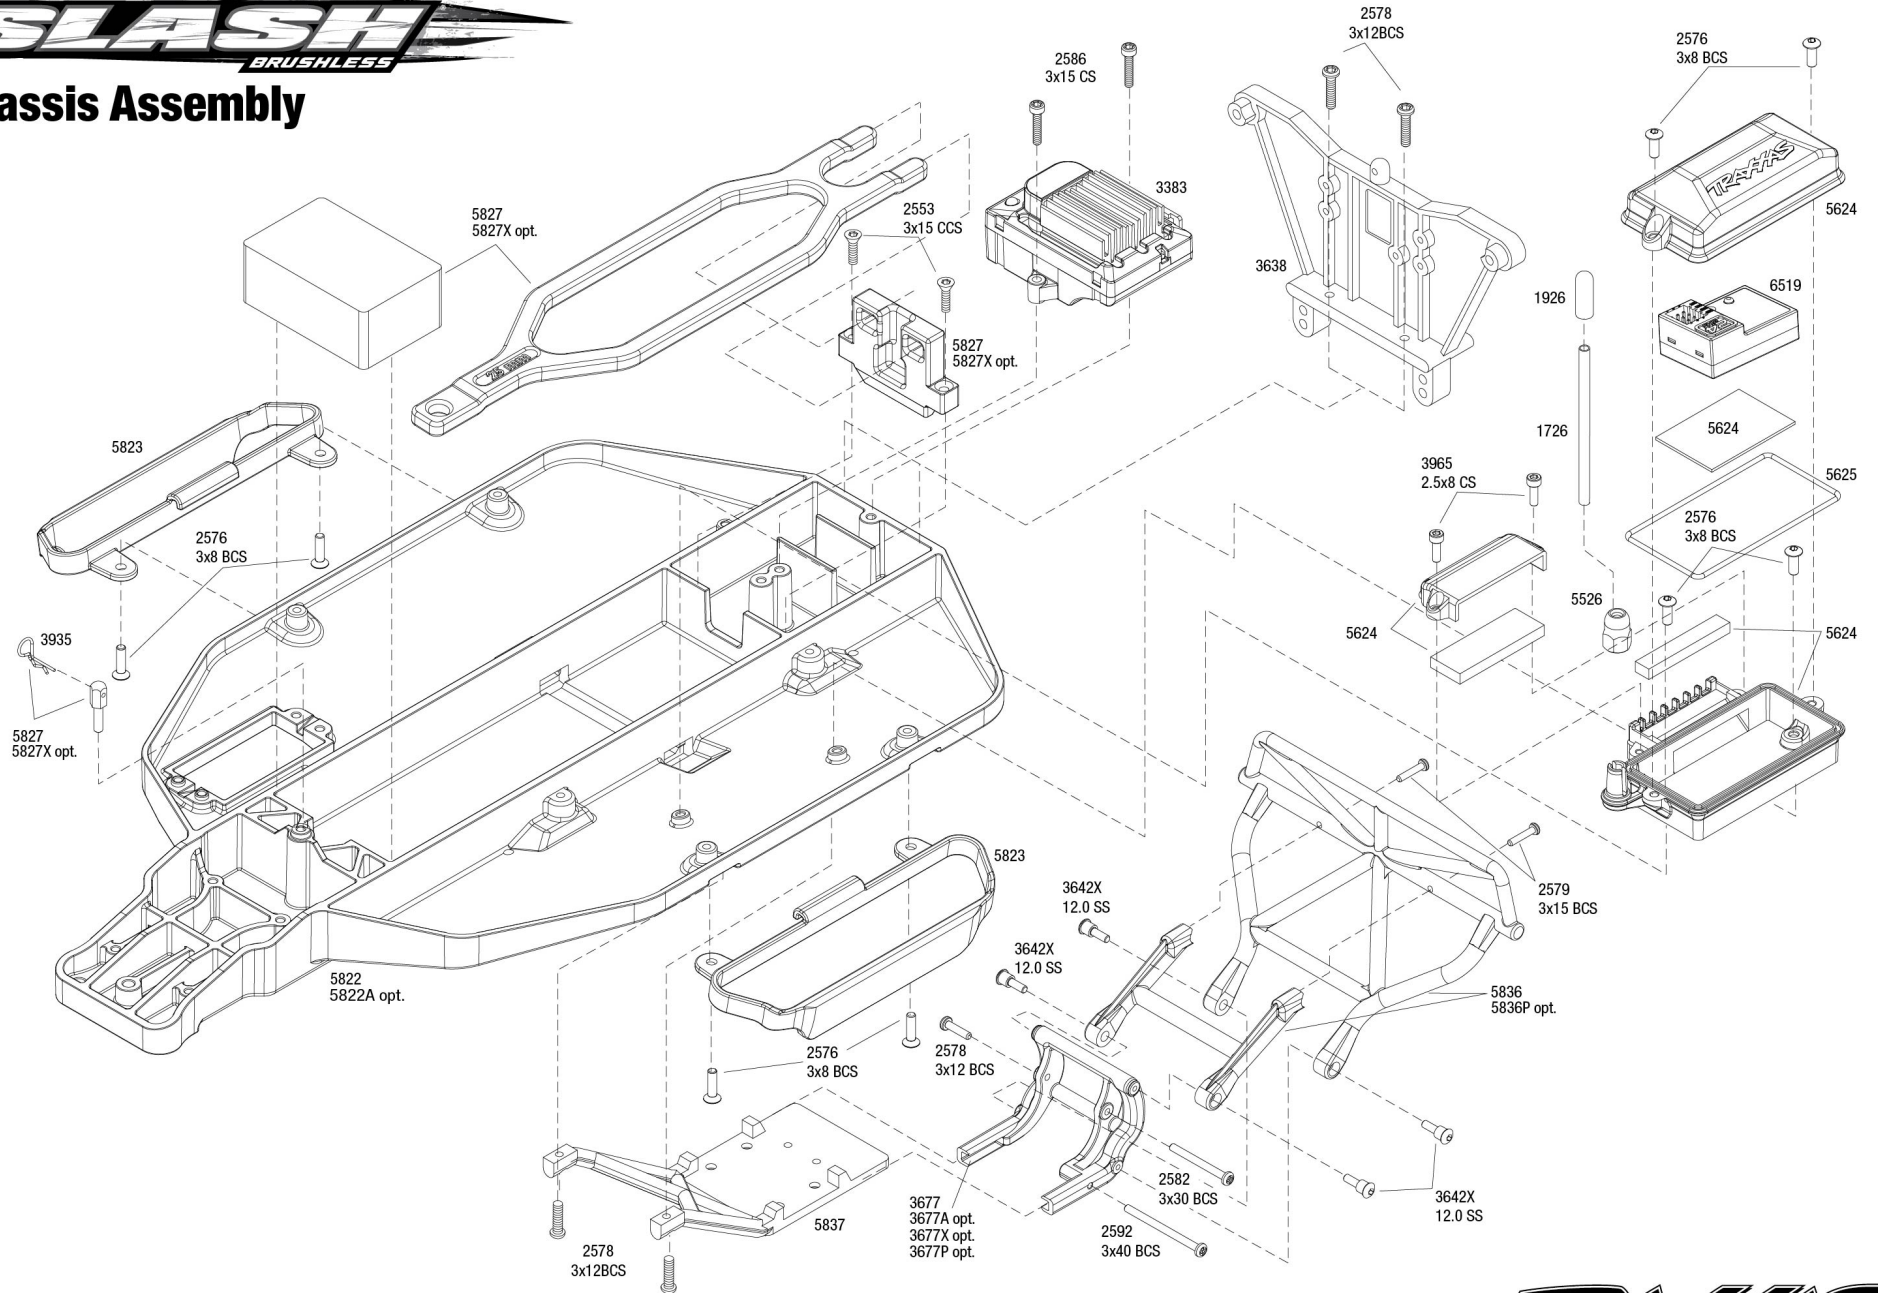

Chassis Assembly

REV 240104-R04
Specifications on this page are subject to change without notice. Every attempt has been made to ensure the accuracy of this drawing; however, Traxxas cannot be held responsible for typographical or other errors.

See Parts List for a complete listing of optional accessories.

Rear Assembly

See Tire/Wheel chart for product options

See Parts List for a complete listing of optional accessories.

Specifications on this page are subject to change without notice. Every attempt has been made to ensure the accuracy of this drawing; however, Traxxas cannot be held responsible for typographical or other errors.

Transmission Assembly

Available fully assembled as part #3695

REV 240104-R04
See Parts List for a complete listing of optional accessories.

Specifications on this page are subject to change without notice. Every attempt has been made to ensure the accuracy of this drawing,; however, Traxxas cannot be held responsible for typographical or other errors.