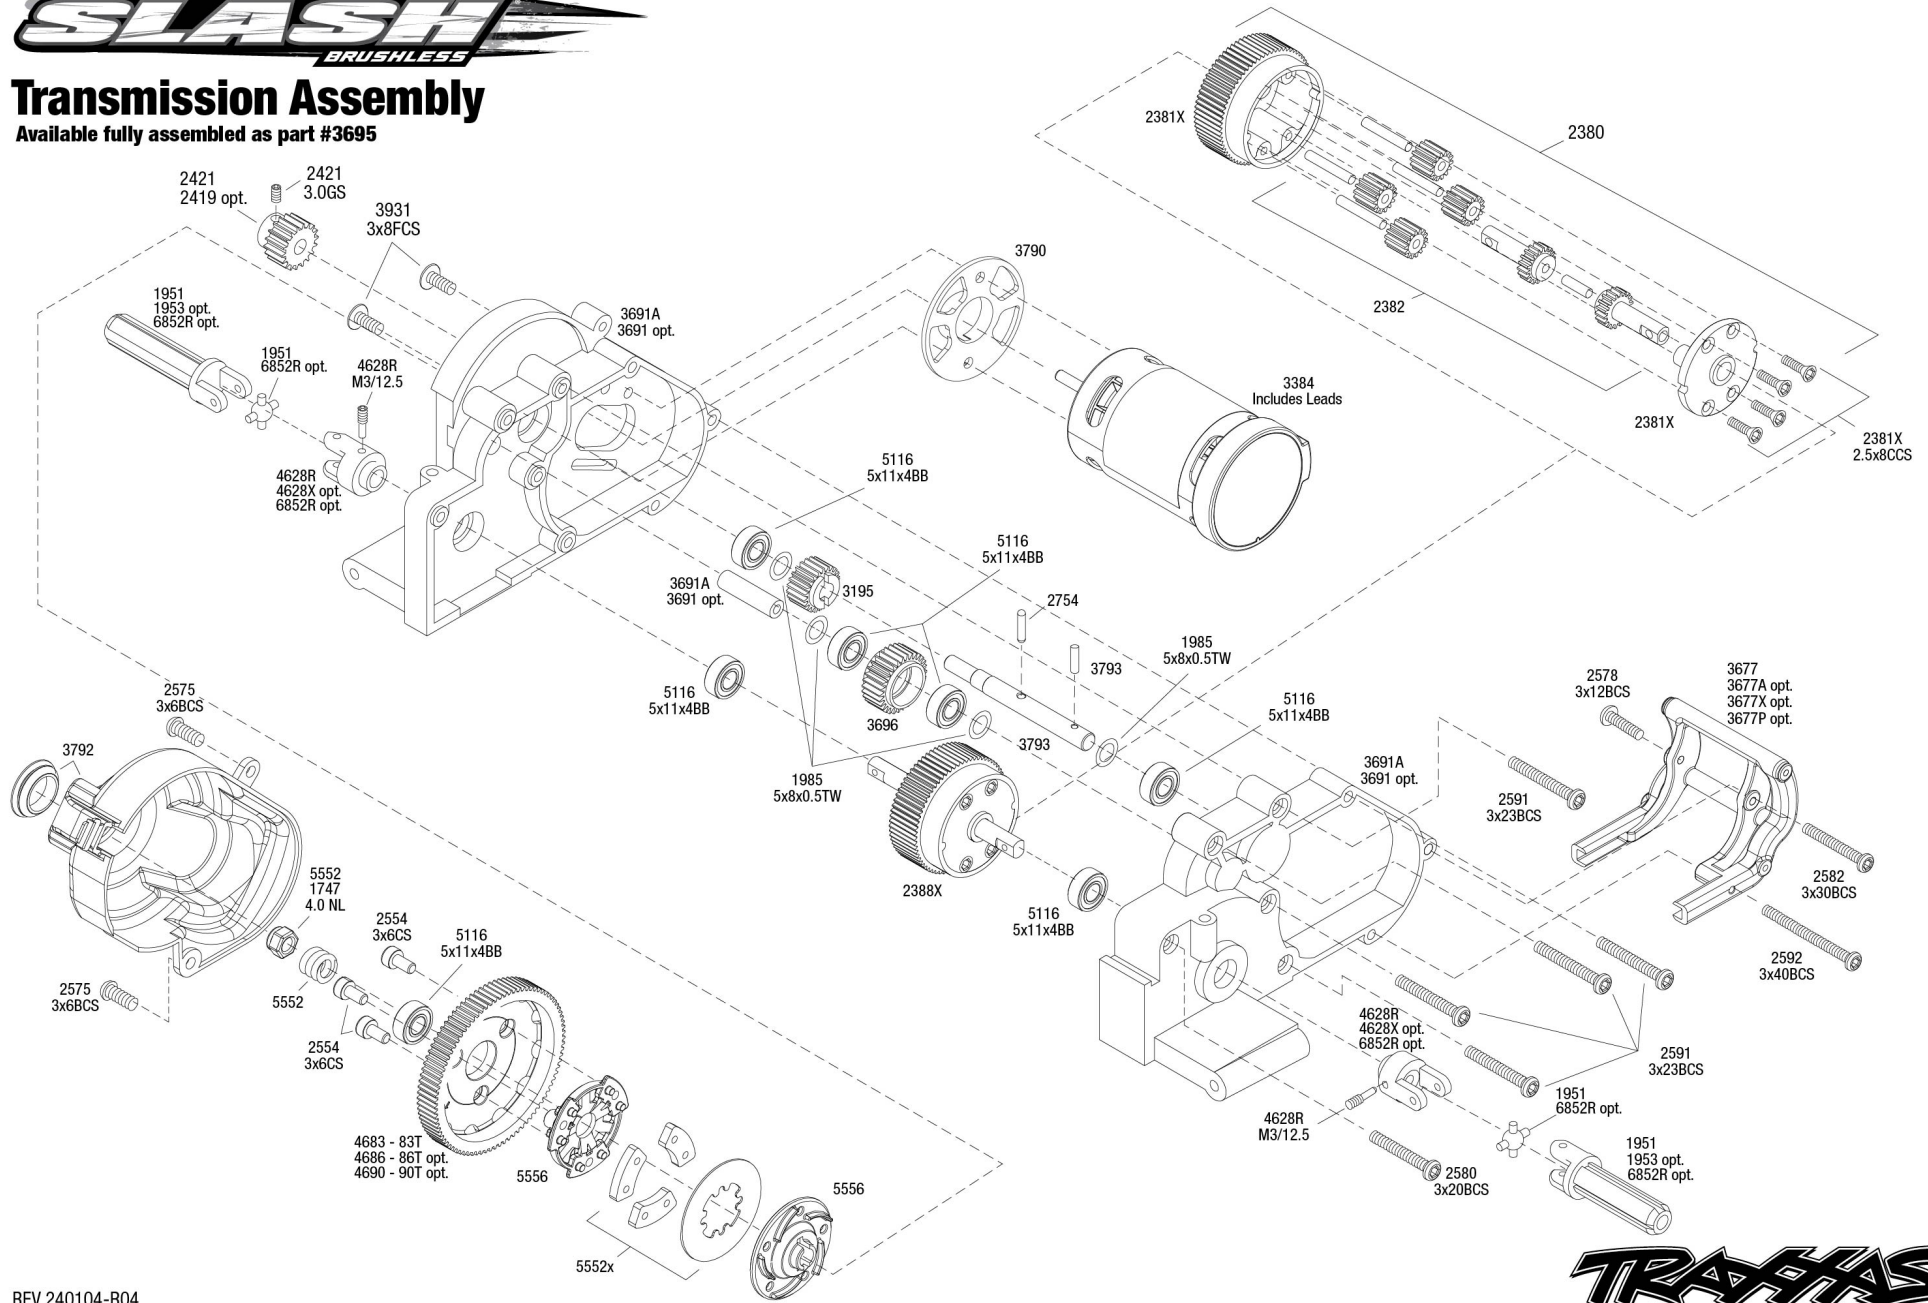

See Parts List for a complete listing of optional accessories.

Rear Assembly

See Tire/Wheel chart for product options

See Parts List for a complete listing of optional accessories.

Specifications on this page are subject to change without notice. Every attempt has been made to ensure the accuracy of this drawing; however, Traxxas cannot be held responsible for typographical or other errors.

Transmission Assembly

Available fully assembled as part #3695

REV 240104-R04
See Parts List for a complete listing of optional accessories.

Specifications on this page are subject to change without notice. Every attempt has been made to ensure the accuracy of this drawing,; however, Traxxas cannot be held responsible for typographical or other errors.