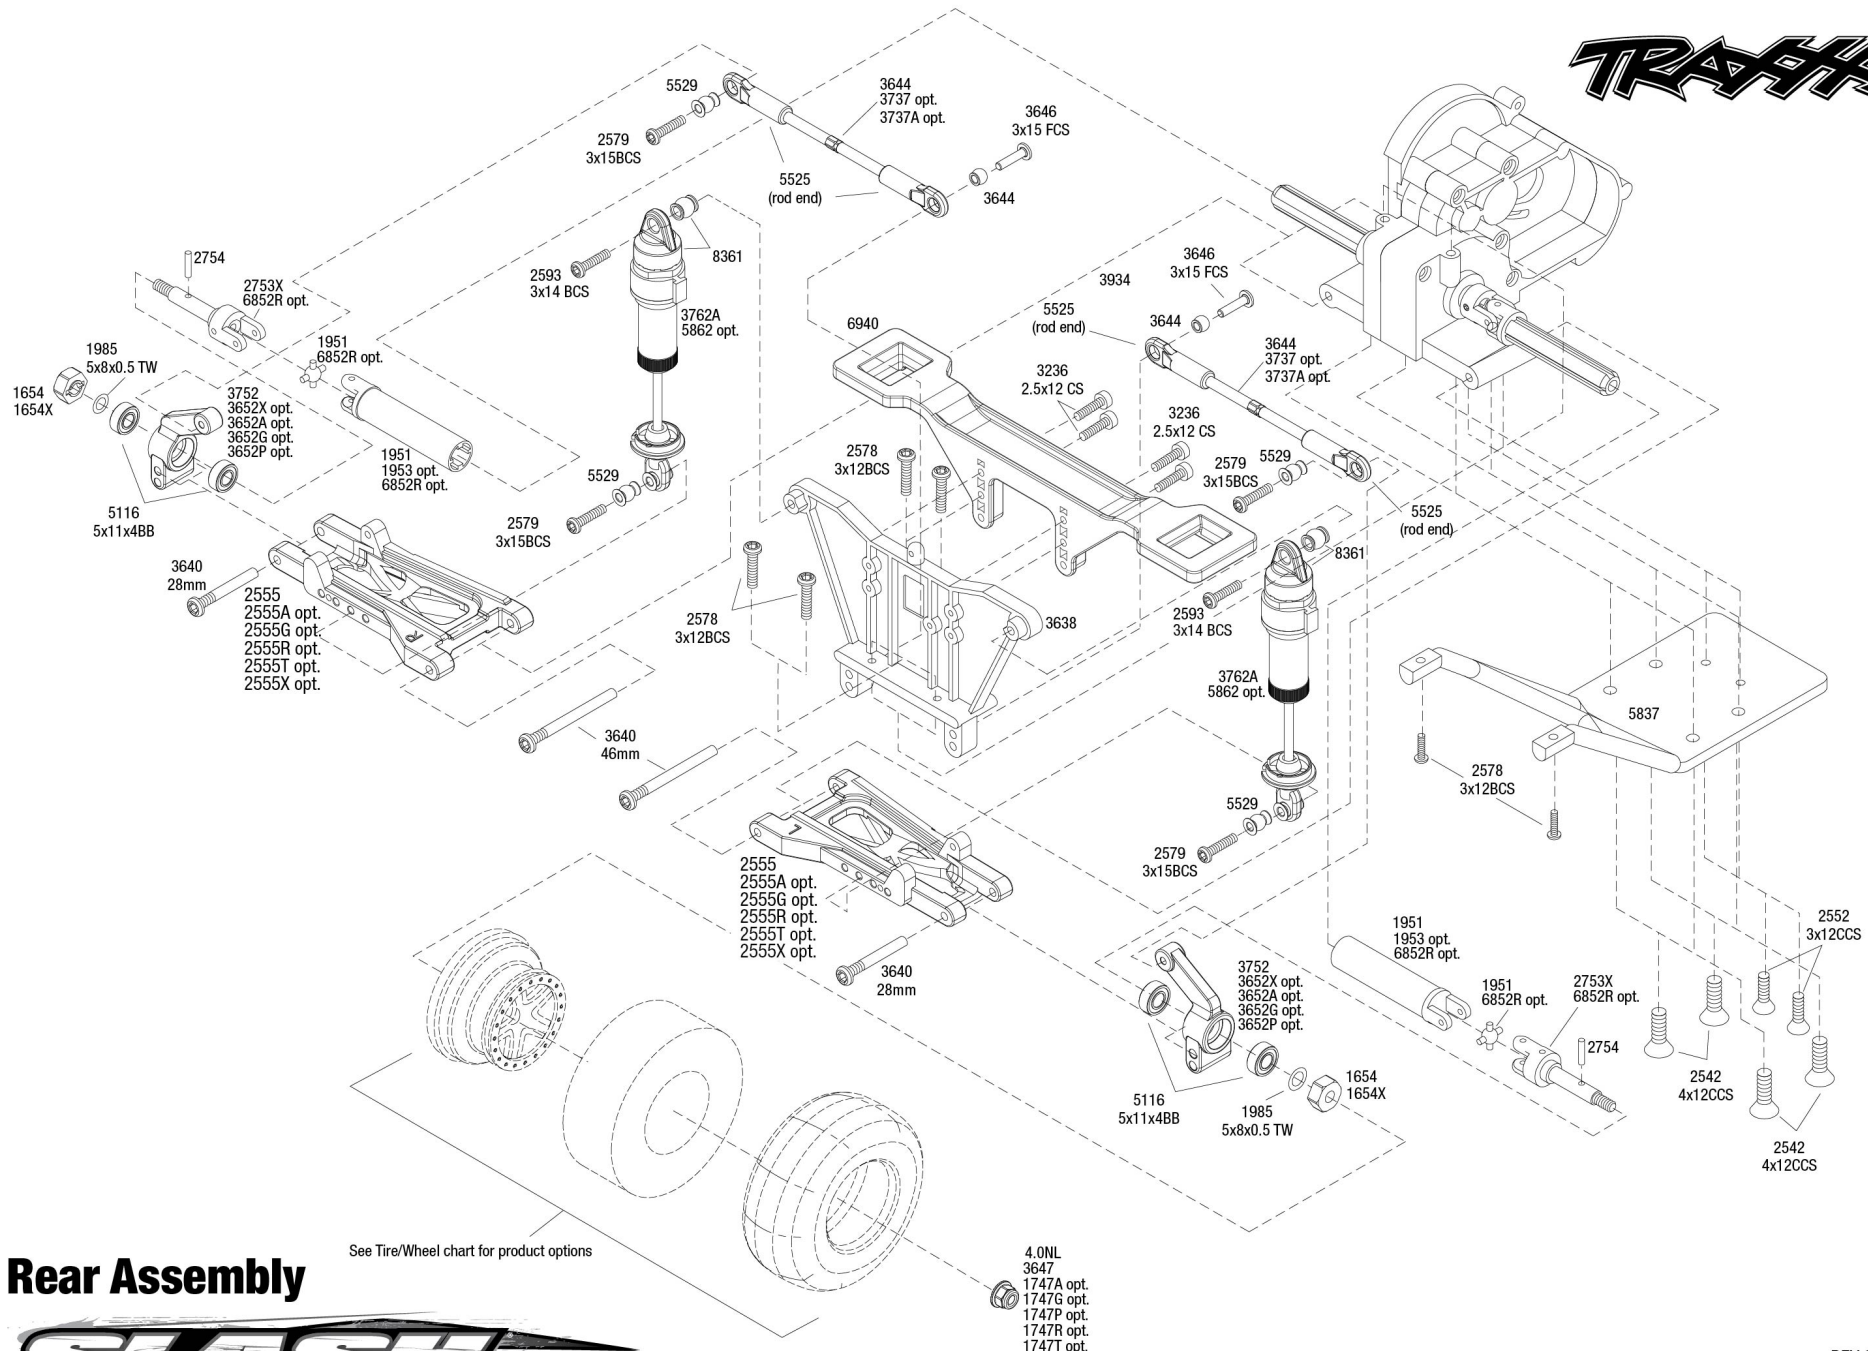

Chassis Assembly

REV 240104-R04
Specifications on this page are subject to change without notice. Every attempt has been made to ensure the accuracy of this drawing; however, Traxxas cannot be held responsible for typographical or other errors.

See Parts List for a complete listing of optional accessories.

Rear Assembly

See Tire/Wheel chart for product options

See Parts List for a complete listing of optional accessories.

Specifications on this page are subject to change without notice. Every attempt has been made to ensure the accuracy of this drawing; however, Traxxas cannot be held responsible for typographical or other errors.

Transmission Assembly

Available fully assembled as part #3695

REV 240104-R04
See Parts List for a complete listing of optional accessories.

Specifications on this page are subject to change without notice. Every attempt has been made to ensure the accuracy of this drawing,; however, Traxxas cannot be held responsible for typographical or other errors.