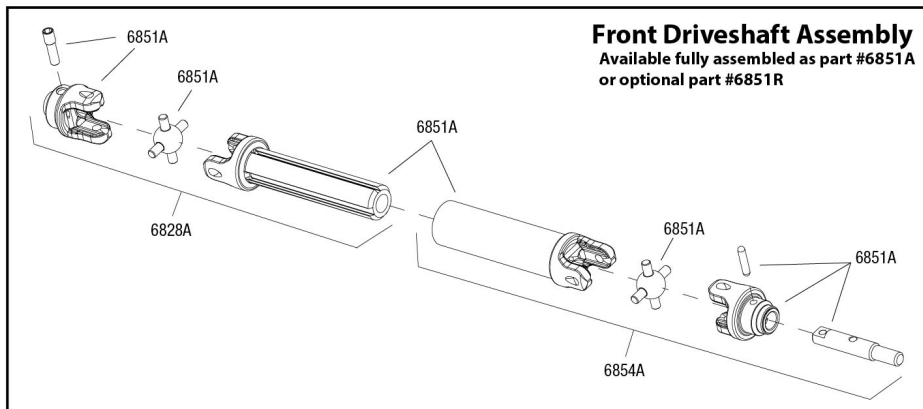

RUSTLER

Body Assembly

4x4 VXL
BRUSHLESS

Completed Assembly (view from bottom)

REV 220110-R21

Specifications on this page are subject to change without notice. Every attempt has been made to ensure the accuracy of this drawing; however, Traxxas cannot be held responsible for typographical or other errors.

See Parts List for a complete listing of optional accessories.

Driveshafts

Modular Assembly

RUSTLER 4x4XL

Rear Assembly **BRUSHLESS**

See Parts List for a complete listing of optional accessories.

Specifications on this page are subject to change without notice. Every attempt has been made to ensure the accuracy of this drawing; however, Traxxas cannot be held responsible for typographical or other errors.

REV 220110-R21

RUSTLER 4x4vxl BRUSHLESS

Transmission Assembly

See Parts List for a complete listing of optional accessories.

REV 220110-R21
Specifications on this page are subject to change without notice. Every attempt has been made to ensure the accuracy of this drawing; however, Traxxas cannot be held responsible for typographical or other errors.