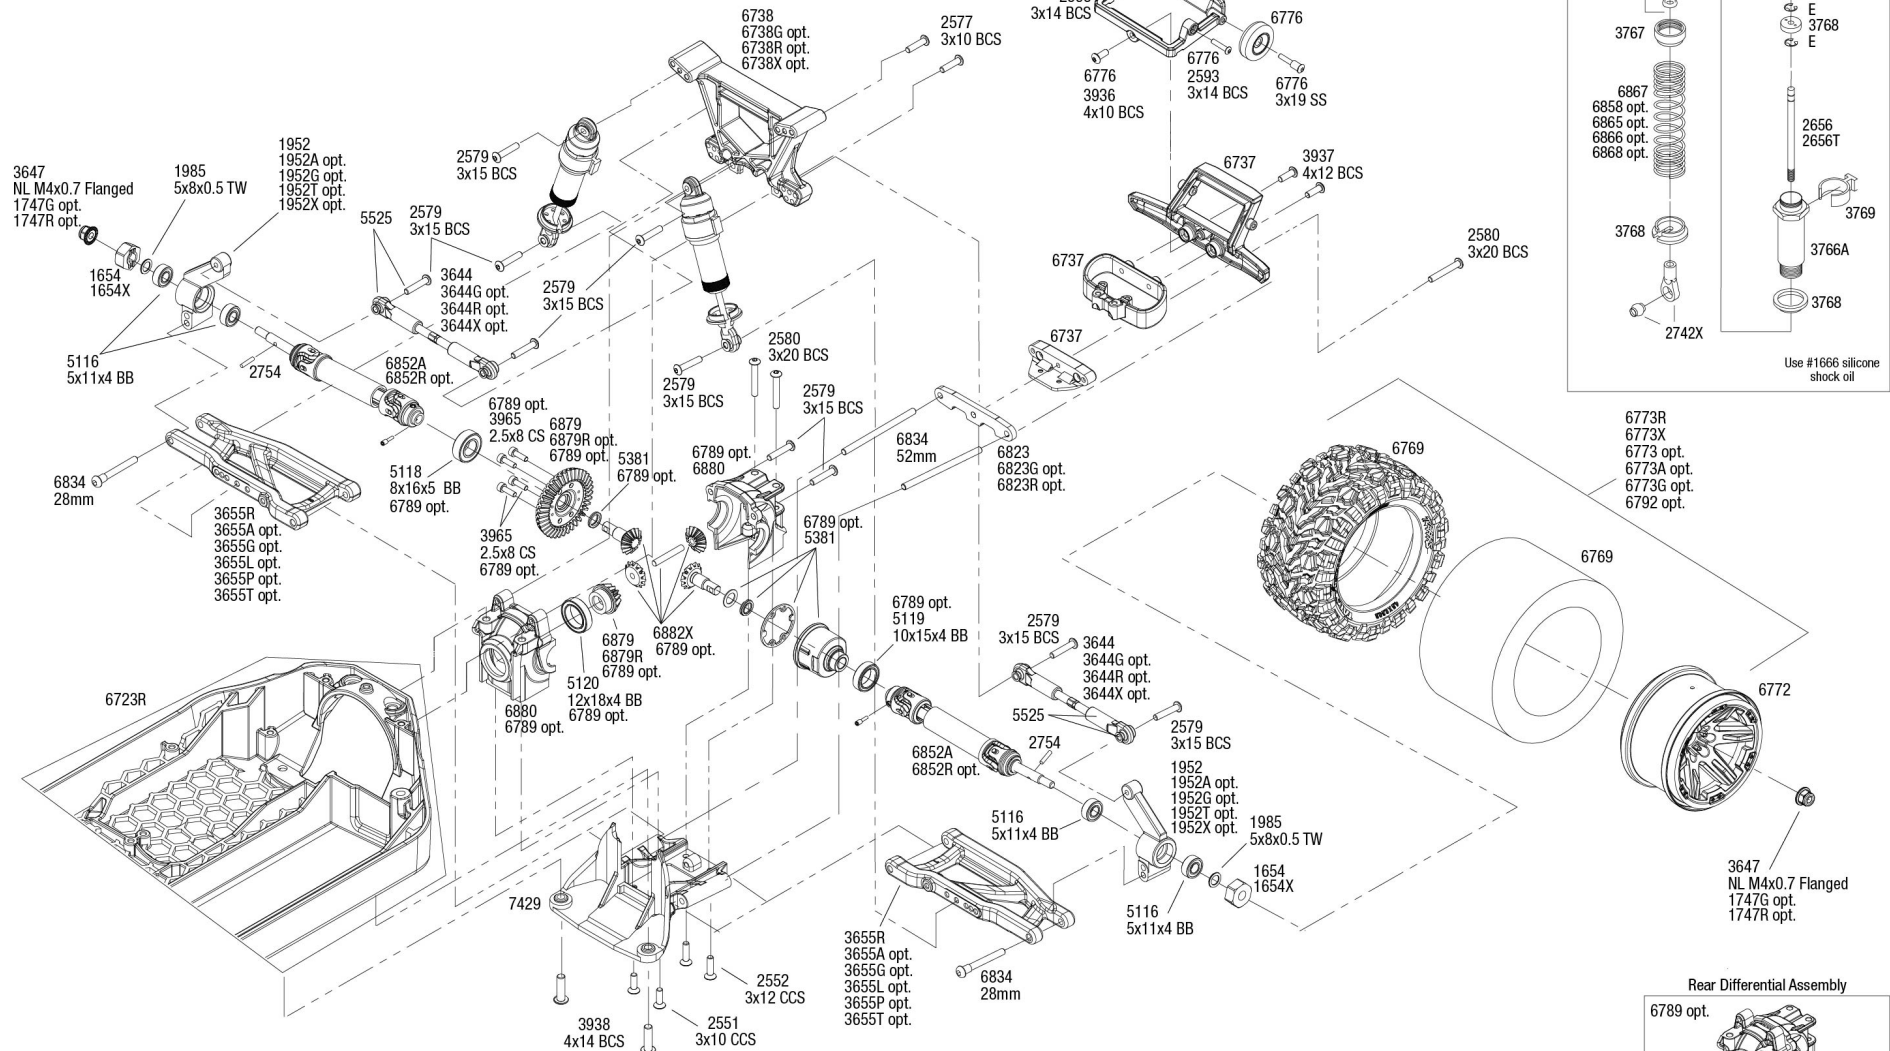

RUSTLER

Body Assembly

4x4 VXL
BRUSHLESS

Completed Assembly (view from bottom)

REV 220110-R21

Specifications on this page are subject to change without notice. Every attempt has been made to ensure the accuracy of this drawing; however, Traxxas cannot be held responsible for typographical or other errors.

See Parts List for a complete listing of optional accessories.

Driveshafts

Modular Assembly

RUSTLER 4x4XL

Rear Assembly **BRUSHLESS**

See Parts List for a complete listing of optional accessories.

Specifications on this page are subject to change without notice. Every attempt has been made to ensure the accuracy of this drawing; however, Traxxas cannot be held responsible for typographical or other errors.

REV 220110-R21

RUSTLER 4x4vxl BRUSHLESS

Transmission Assembly

See Parts List for a complete listing of optional accessories.

REV 220110-R21
Specifications on this page are subject to change without notice. Every attempt has been made to ensure the accuracy of this drawing; however, Traxxas cannot be held responsible for typographical or other errors.