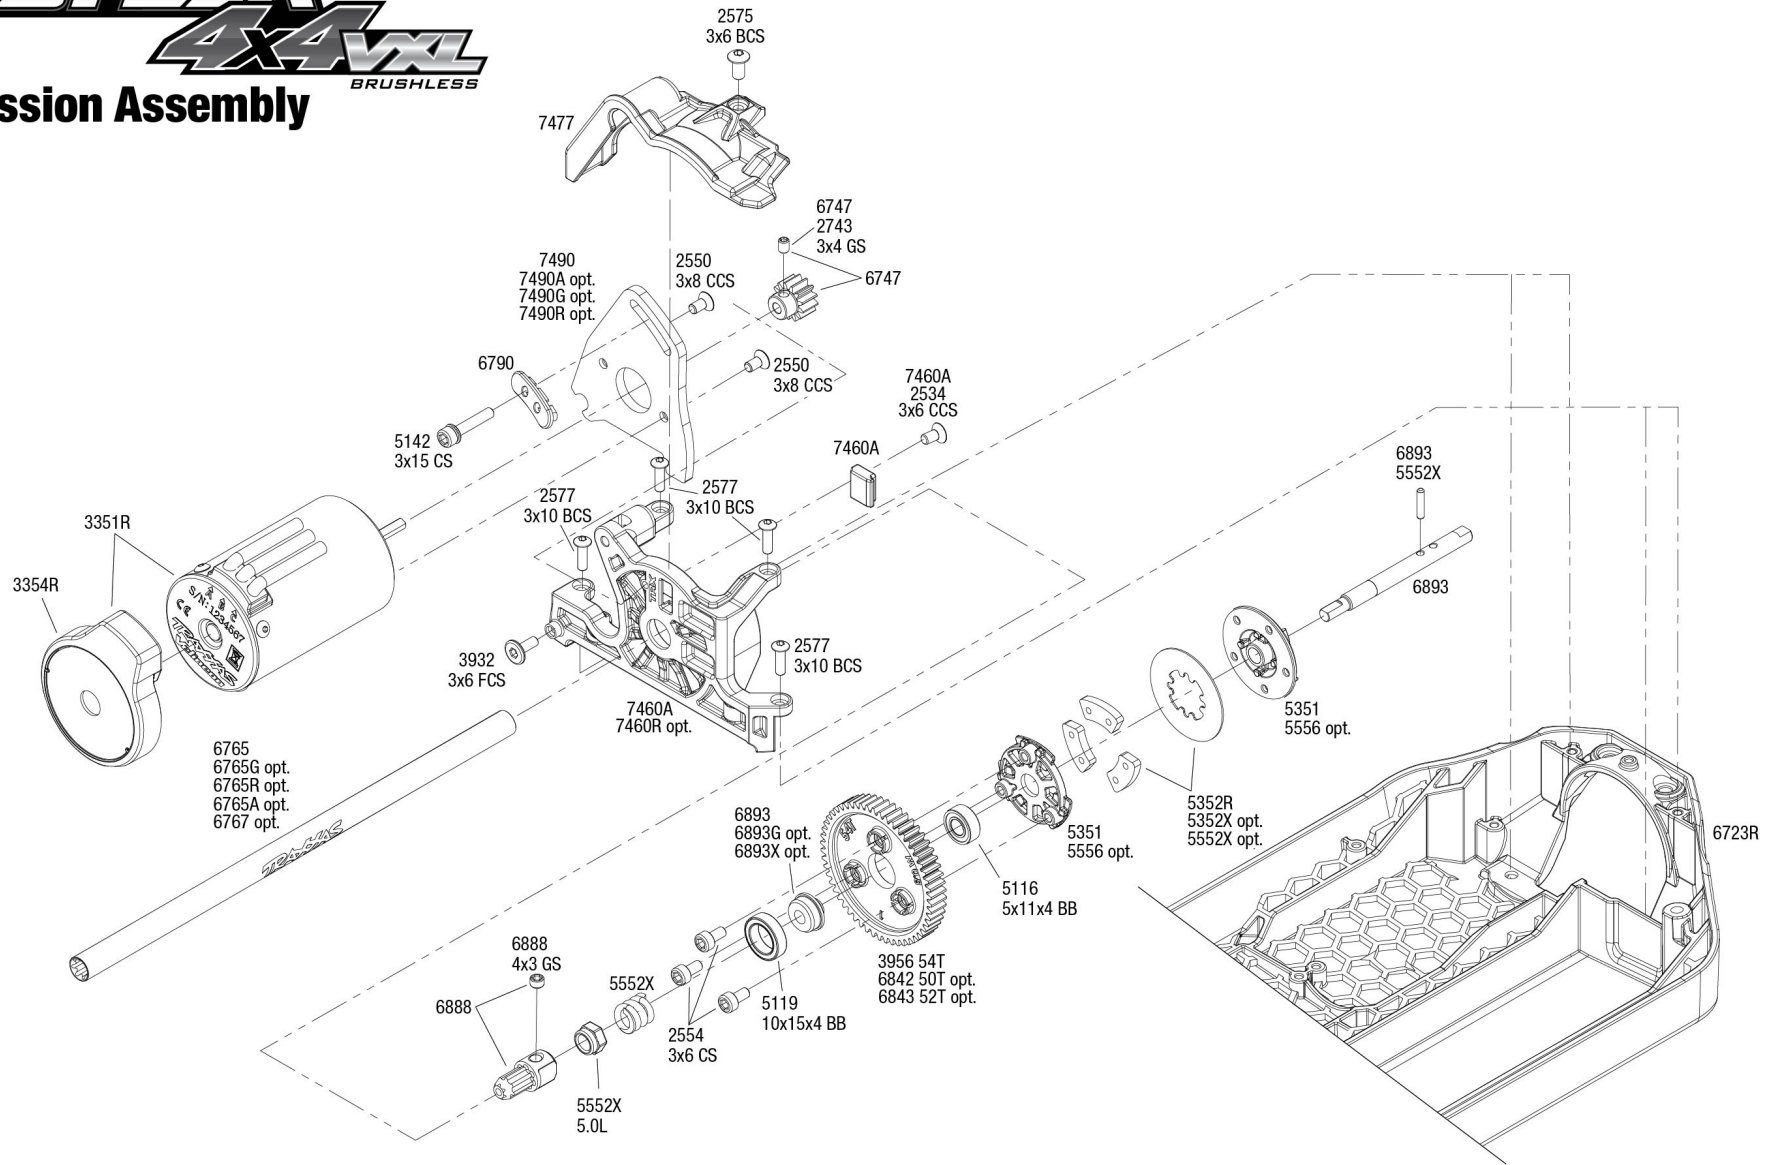

RUSTLER

Body Assembly

4x4 VXL
BRUSHLESS

Completed Assembly (view from bottom)

REV 220110-R21

Specifications on this page are subject to change without notice. Every attempt has been made to ensure the accuracy of this drawing; however, Traxxas cannot be held responsible for typographical or other errors.

See Parts List for a complete listing of optional accessories.

Driveshafts

Modular Assembly

RUSTLER 4x4XL

Rear Assembly **BRUSHLESS**

See Parts List for a complete listing of optional accessories.

Specifications on this page are subject to change without notice. Every attempt has been made to ensure the accuracy of this drawing; however, Traxxas cannot be held responsible for typographical or other errors.

REV 220110-R21

RUSTLER 4x4vxl BRUSHLESS

Transmission Assembly

See Parts List for a complete listing of optional accessories.

REV 220110-R21
Specifications on this page are subject to change without notice. Every attempt has been made to ensure the accuracy of this drawing; however, Traxxas cannot be held responsible for typographical or other errors.