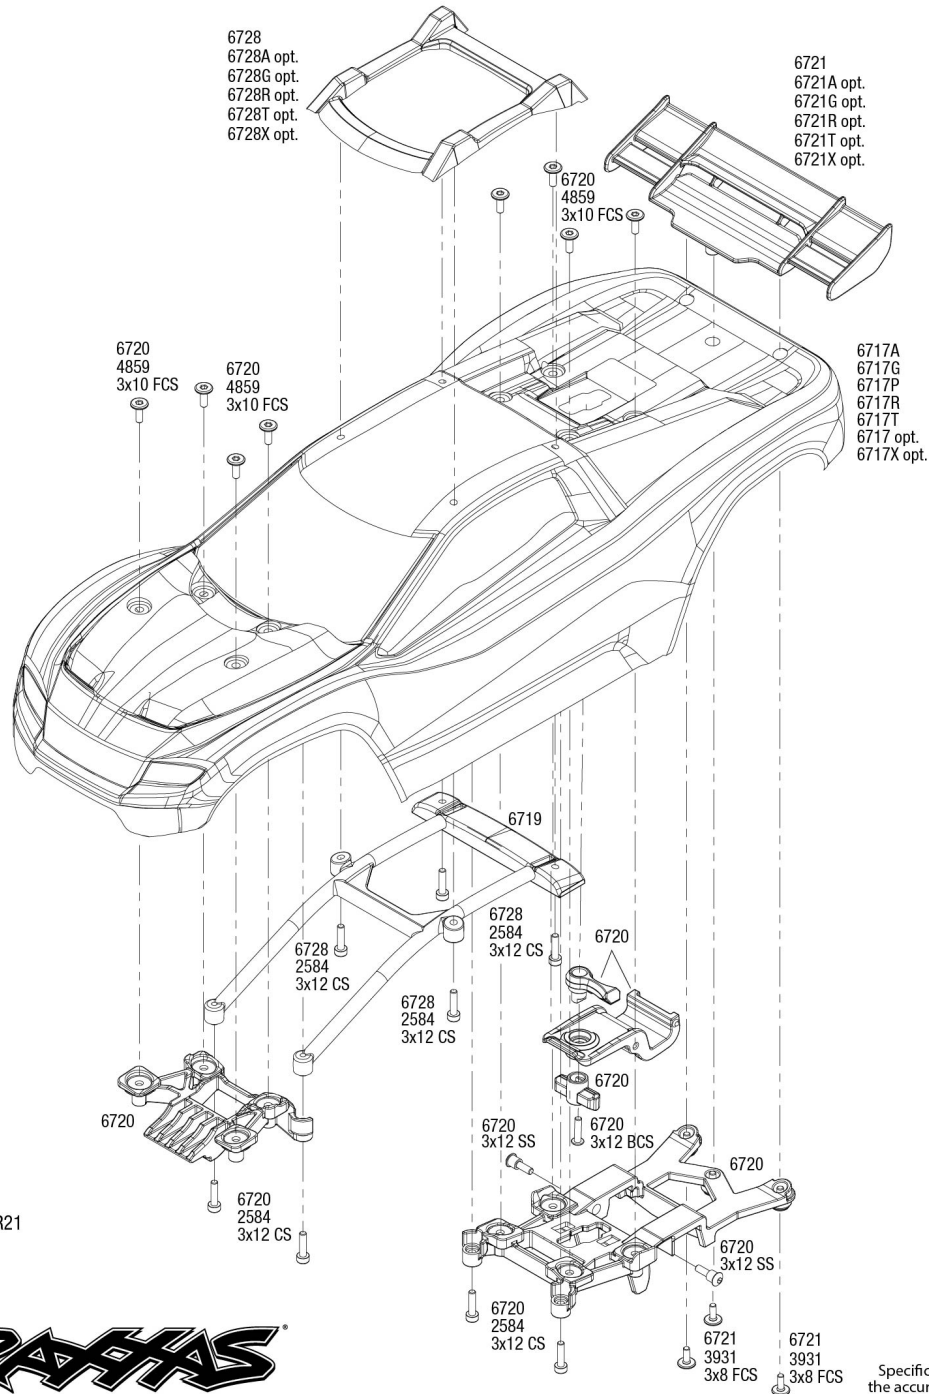

RUSTLER

Body Assembly

4x4 VXL
BRUSHLESS

Completed Assembly (view from bottom)

REV 220110-R21

Specifications on this page are subject to change without notice. Every attempt has been made to ensure the accuracy of this drawing; however, Traxxas cannot be held responsible for typographical or other errors.

See Parts List for a complete listing of optional accessories.

Driveshafts

Modular Assembly

RUSTLER 4x4XL

Rear Assembly **BRUSHLESS**

See Parts List for a complete listing of optional accessories.

Specifications on this page are subject to change without notice. Every attempt has been made to ensure the accuracy of this drawing; however, Traxxas cannot be held responsible for typographical or other errors.

REV 220110-R21

RUSTLER 4x4vxl BRUSHLESS

Transmission Assembly

See Parts List for a complete listing of optional accessories.

REV 220110-R21
Specifications on this page are subject to change without notice. Every attempt has been made to ensure the accuracy of this drawing; however, Traxxas cannot be held responsible for typographical or other errors.