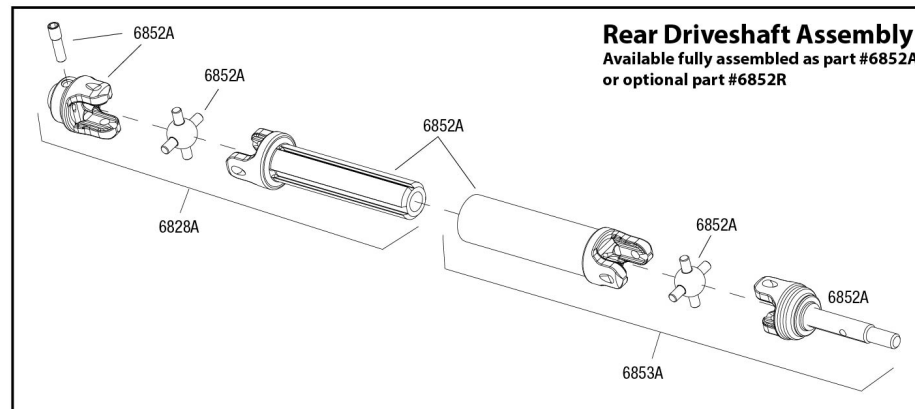

RUSTLER

Body Assembly

4x4 VXL
BRUSHLESS

Completed Assembly (view from bottom)

REV 220110-R21

Specifications on this page are subject to change without notice. Every attempt has been made to ensure the accuracy of this drawing; however, Traxxas cannot be held responsible for typographical or other errors.

See Parts List for a complete listing of optional accessories.

Driveshafts

Modular Assembly

RUSTLER 4x4XL

Rear Assembly **BRUSHLESS**

See Parts List for a complete listing of optional accessories.

Specifications on this page are subject to change without notice. Every attempt has been made to ensure the accuracy of this drawing; however, Traxxas cannot be held responsible for typographical or other errors.

REV 220110-R21

RUSTLER 4x4vxl BRUSHLESS

Transmission Assembly

See Parts List for a complete listing of optional accessories.

REV 220110-R21
Specifications on this page are subject to change without notice. Every attempt has been made to ensure the accuracy of this drawing; however, Traxxas cannot be held responsible for typographical or other errors.