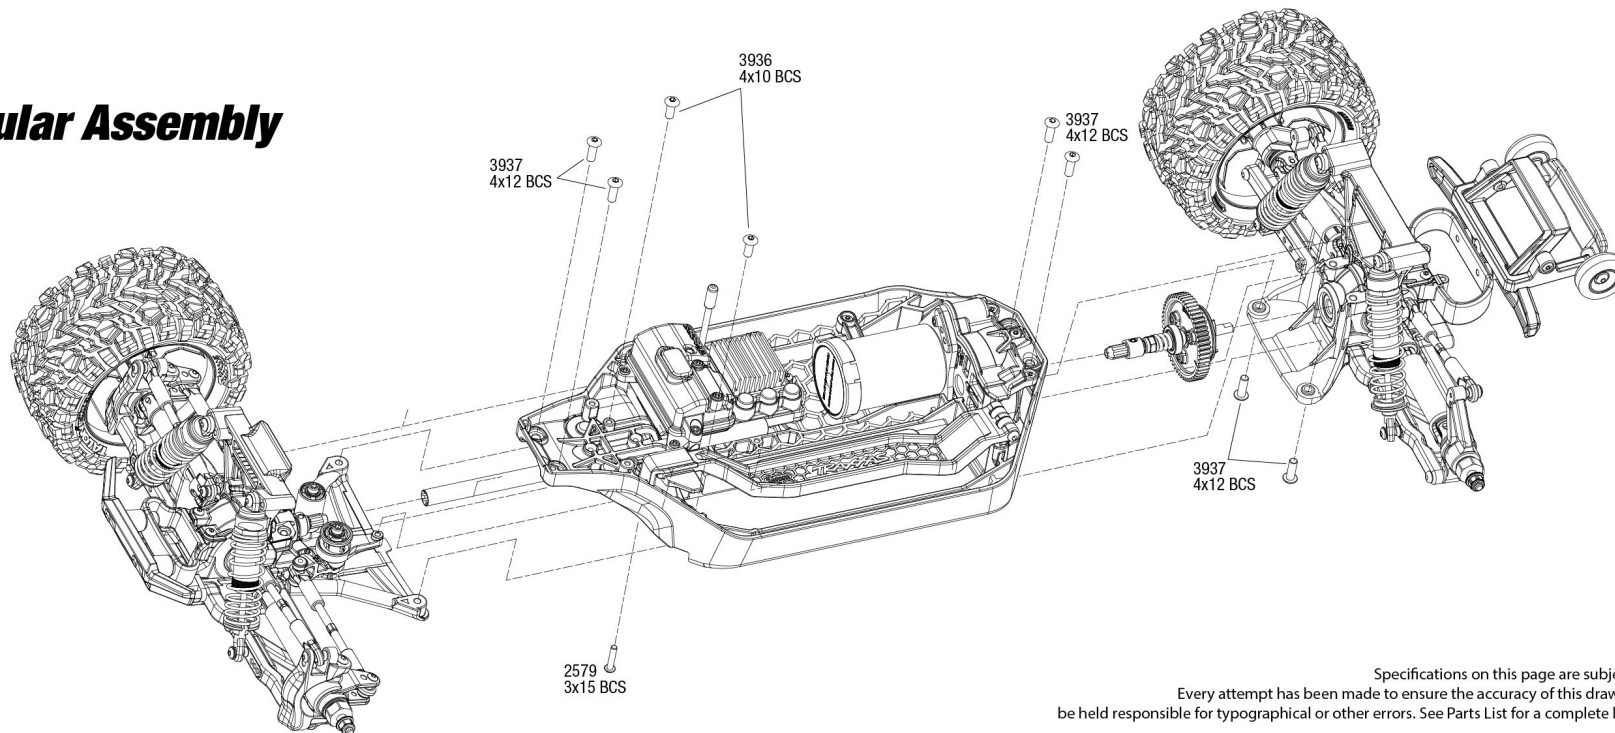

RUSTLER

Body Assembly

4x4 VXL
BRUSHLESS

Completed Assembly (view from bottom)

REV 220110-R21

Specifications on this page are subject to change without notice. Every attempt has been made to ensure the accuracy of this drawing; however, Traxxas cannot be held responsible for typographical or other errors.

See Parts List for a complete listing of optional accessories.

Driveshafts

Modular Assembly

RUSTLER 4x4XL

Rear Assembly **BRUSHLESS**

See Parts List for a complete listing of optional accessories.

Specifications on this page are subject to change without notice. Every attempt has been made to ensure the accuracy of this drawing; however, Traxxas cannot be held responsible for typographical or other errors.

REV 220110-R21

RUSTLER 4x4vxl BRUSHLESS

Transmission Assembly

See Parts List for a complete listing of optional accessories.

REV 220110-R21
Specifications on this page are subject to change without notice. Every attempt has been made to ensure the accuracy of this drawing; however, Traxxas cannot be held responsible for typographical or other errors.