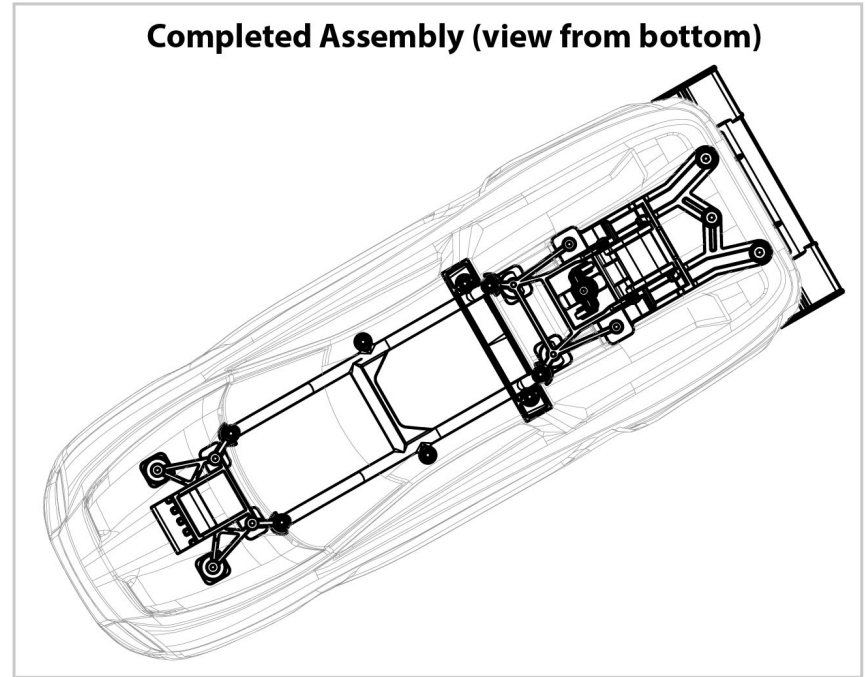

RUSTLER

Body Assembly

4x4 VXL
BRUSHLESS

Completed Assembly (view from bottom)

REV 220110-R21

Specifications on this page are subject to change without notice. Every attempt has been made to ensure the accuracy of this drawing; however, Traxxas cannot be held responsible for typographical or other errors.

See Parts List for a complete listing of optional accessories.

Driveshafts

Modular Assembly

RUSTLER 4x4XL

Rear Assembly **BRUSHLESS**

See Parts List for a complete listing of optional accessories.

Specifications on this page are subject to change without notice. Every attempt has been made to ensure the accuracy of this drawing; however, Traxxas cannot be held responsible for typographical or other errors.

REV 220110-R21

RUSTLER 4x4vxl BRUSHLESS

Transmission Assembly

See Parts List for a complete listing of optional accessories.

REV 220110-R21
Specifications on this page are subject to change without notice. Every attempt has been made to ensure the accuracy of this drawing; however, Traxxas cannot be held responsible for typographical or other errors.