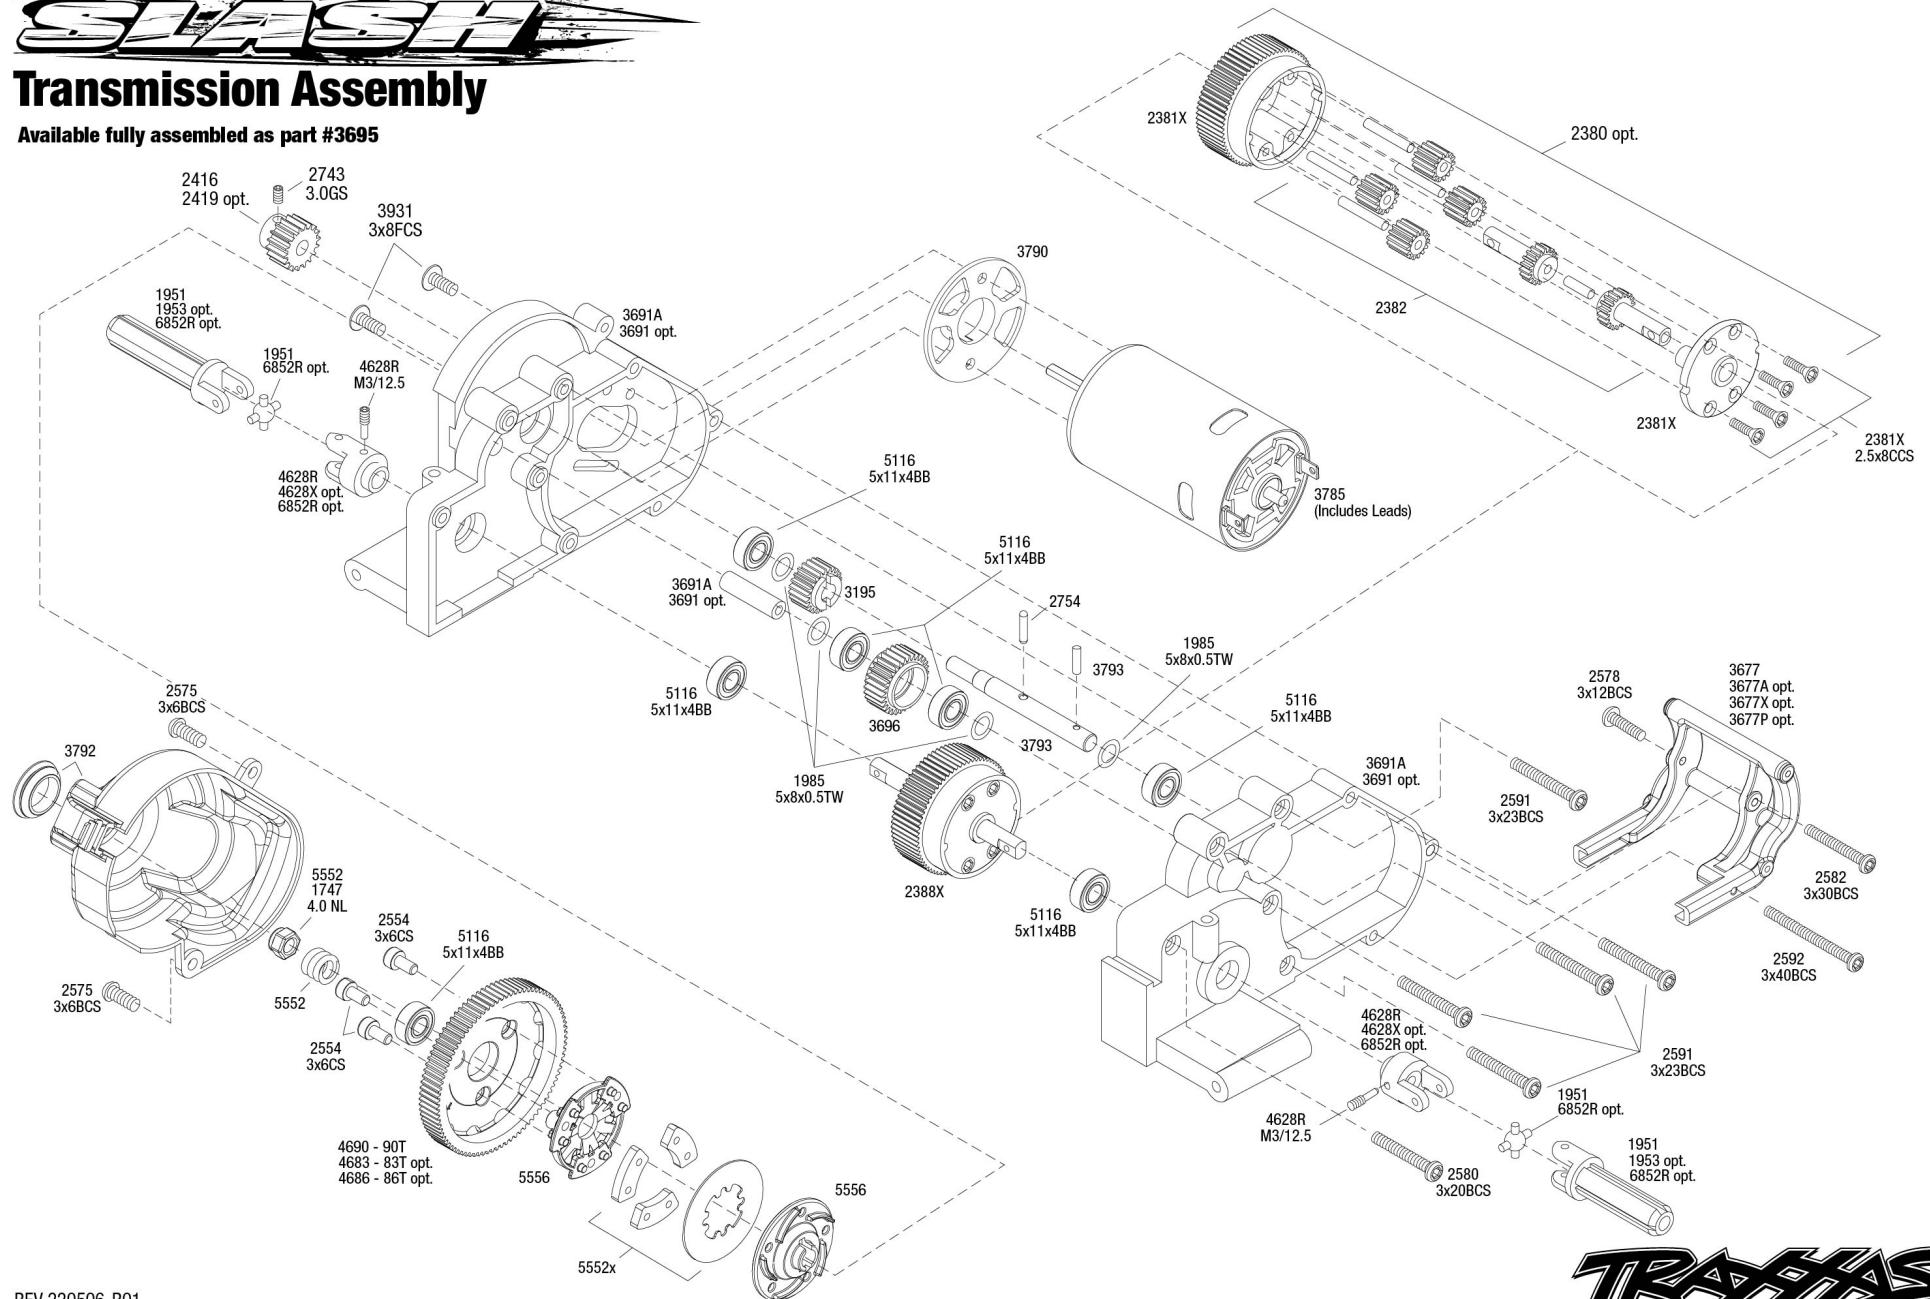

See Parts List for a complete listing of optional accessories.

See Tire/Wheel chart for product options

Rear Assembly

See Parts List for a complete listing of optional accessories.

Specifications on this page are subject to change without notice. Every attempt has been made to ensure the accuracy of this drawing; however, Traxxas cannot be held responsible for typographical or other errors.

REV 220506-R01

Transmission Assembly

Available fully assembled as part #3695

REV 220506-R01
See Parts List for a complete listing of optional accessories.

Specifications on this page are subject to change without notice. Every attempt has been made to ensure the accuracy of this drawing; however, Traxxas cannot be held responsible for typographical or other errors.