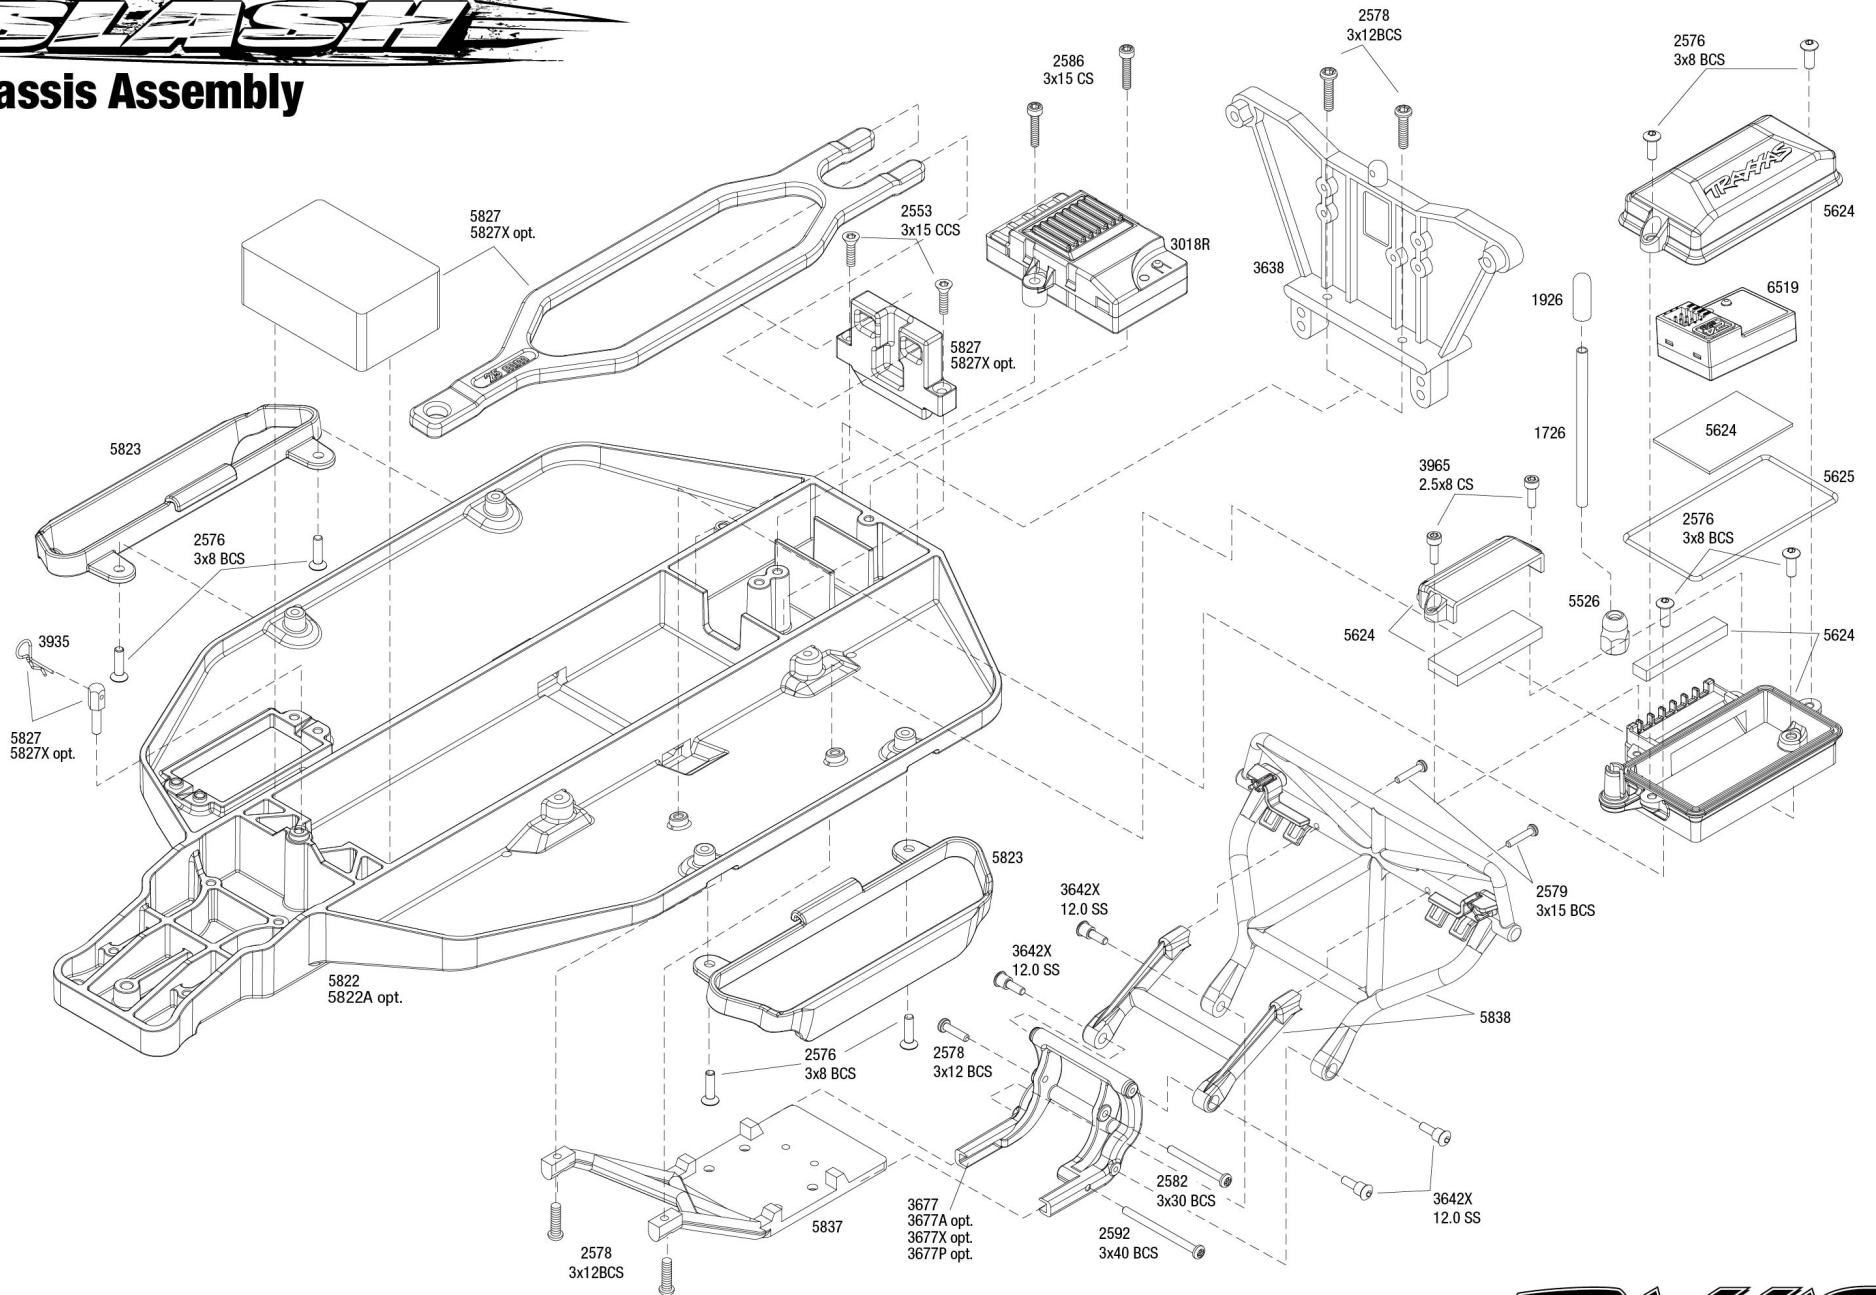

Chassis Assembly

REV 220506-R01
Specifications on this page are subject to change without notice. Every attempt has been made to ensure the accuracy of this drawing; however, Traxxas cannot be held responsible for typographical or other errors.

See Parts List for a complete listing of optional accessories.

See Tire/Wheel chart for product options

Rear Assembly

See Parts List for a complete listing of optional accessories.

Specifications on this page are subject to change without notice. Every attempt has been made to ensure the accuracy of this drawing; however, Traxxas cannot be held responsible for typographical or other errors.

REV 220506-R01

Transmission Assembly

Available fully assembled as part #3695

REV 220506-R01
See Parts List for a complete listing of optional accessories.

Specifications on this page are subject to change without notice. Every attempt has been made to ensure the accuracy of this drawing; however, Traxxas cannot be held responsible for typographical or other errors.