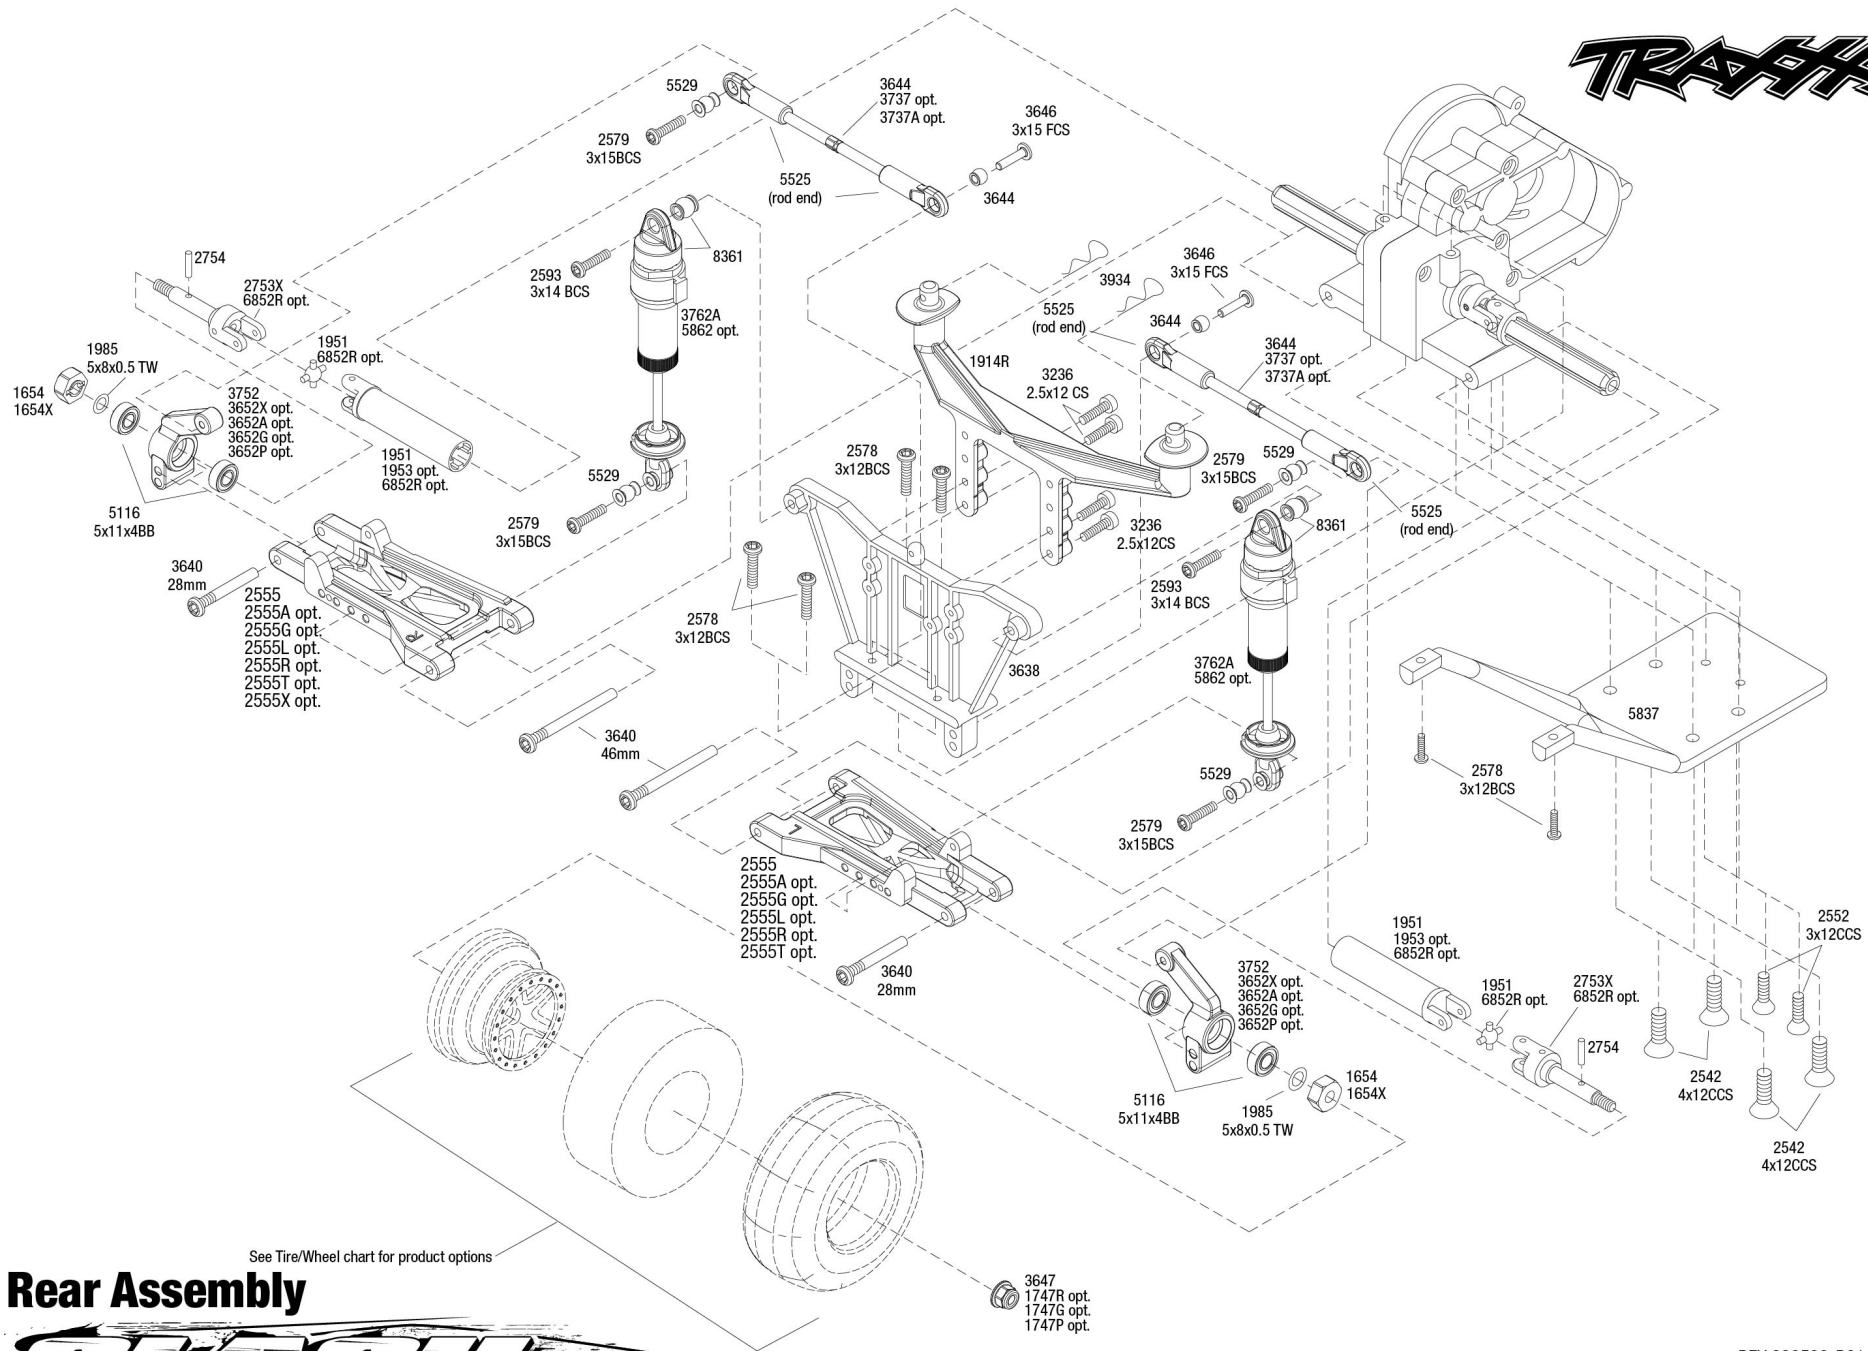

Chassis Assembly

REV 220506-R01
Specifications on this page are subject to change without notice. Every attempt has been made to ensure the accuracy of this drawing; however, Traxxas cannot be held responsible for typographical or other errors.

See Parts List for a complete listing of optional accessories.

See Tire/Wheel chart for product options

Rear Assembly

See Parts List for a complete listing of optional accessories.

Specifications on this page are subject to change without notice. Every attempt has been made to ensure the accuracy of this drawing; however, Traxxas cannot be held responsible for typographical or other errors.

REV 220506-R01

Transmission Assembly

Available fully assembled as part #3695

REV 220506-R01
See Parts List for a complete listing of optional accessories.

Specifications on this page are subject to change without notice. Every attempt has been made to ensure the accuracy of this drawing; however, Traxxas cannot be held responsible for typographical or other errors.