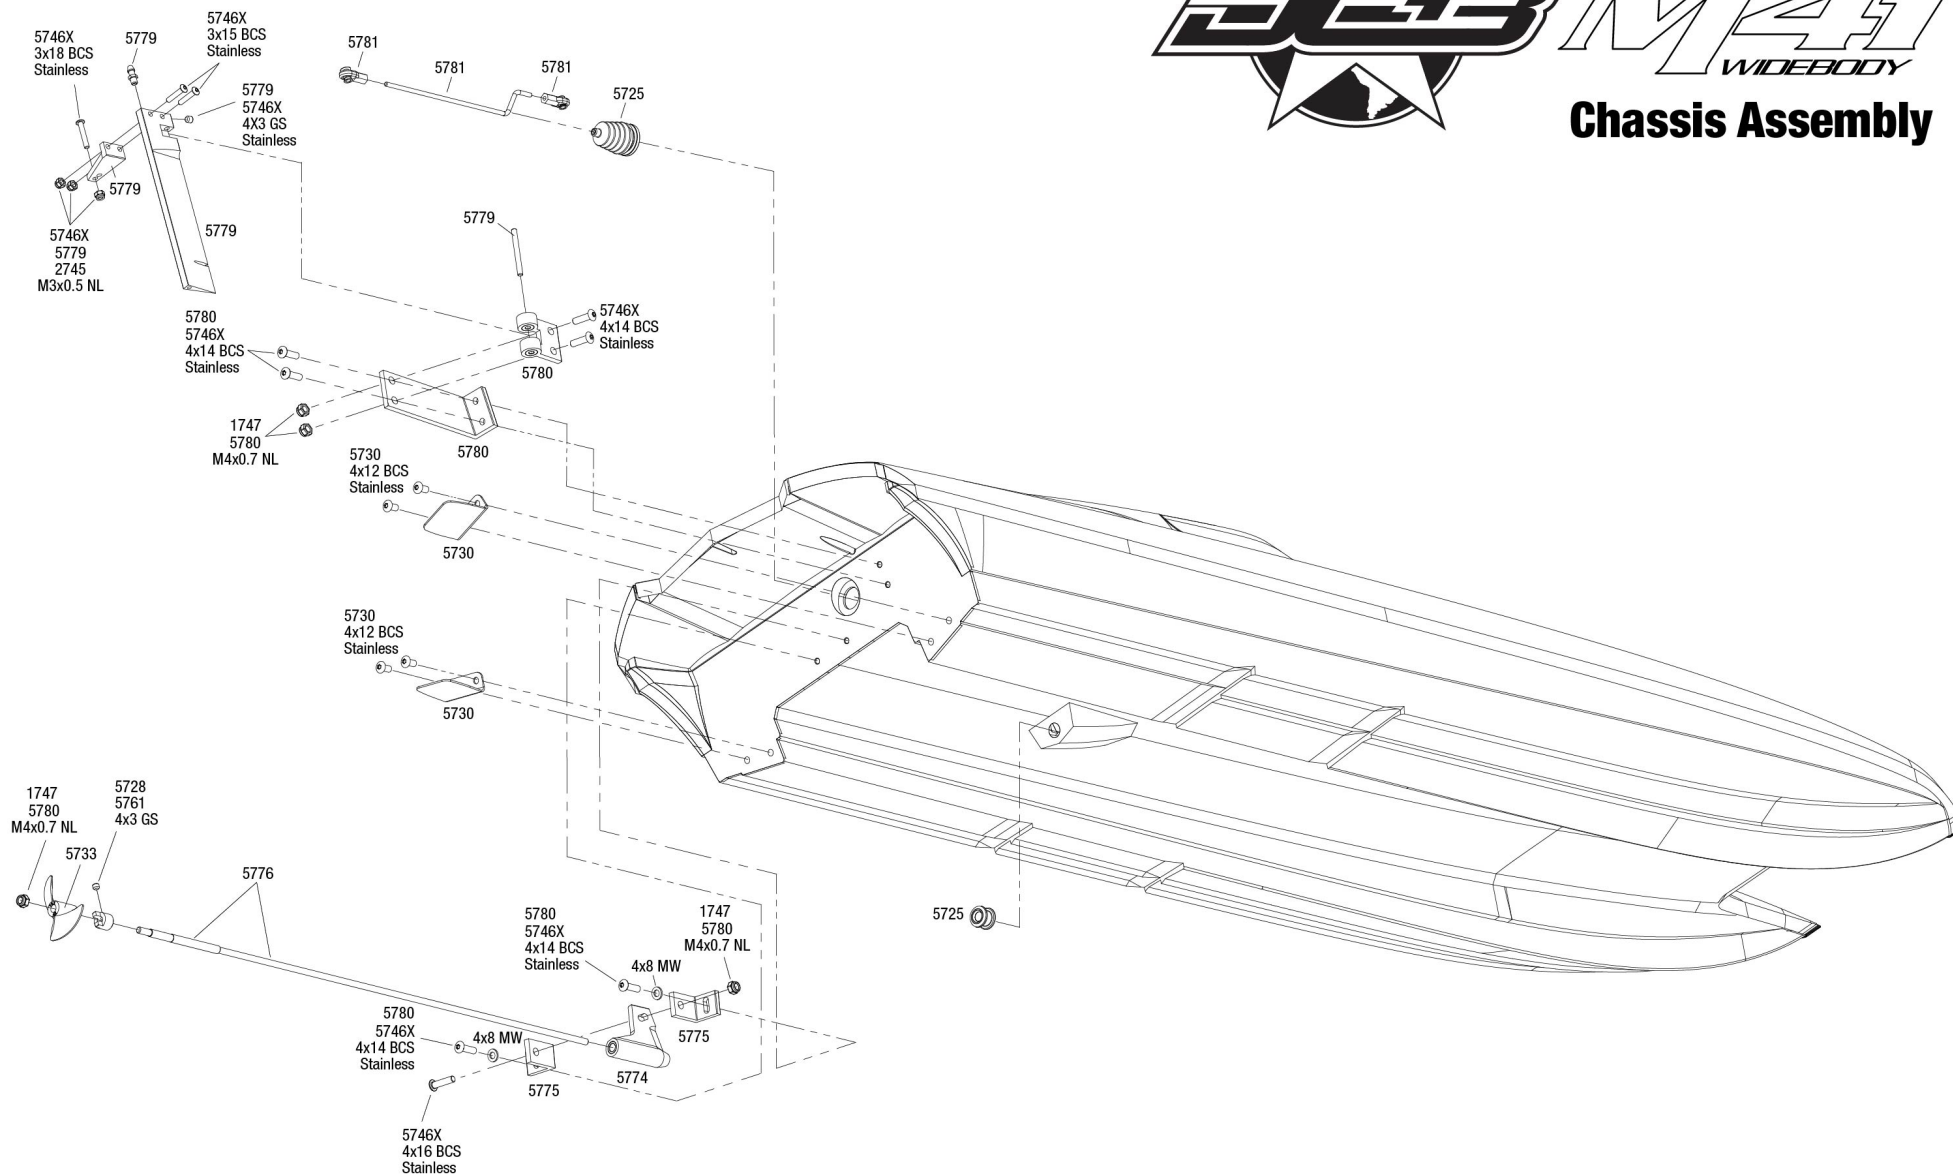

Chassis Assembly

Specifications on this page are subject to change without notice. Every attempt has been made to ensure the accuracy of this drawing; however, Traxxas cannot be held responsible for typographical or other errors.

REV 220411-R07
See Parts List for a complete listing of optional accessories.

Front Assembly

REV 220411-R07
See Parts List for a complete listing of optional accessories.

Specifications on this page are subject to change without notice. Every attempt has been made to ensure the accuracy of this drawing; however, Traxxas cannot be held responsible for typographical or other errors.